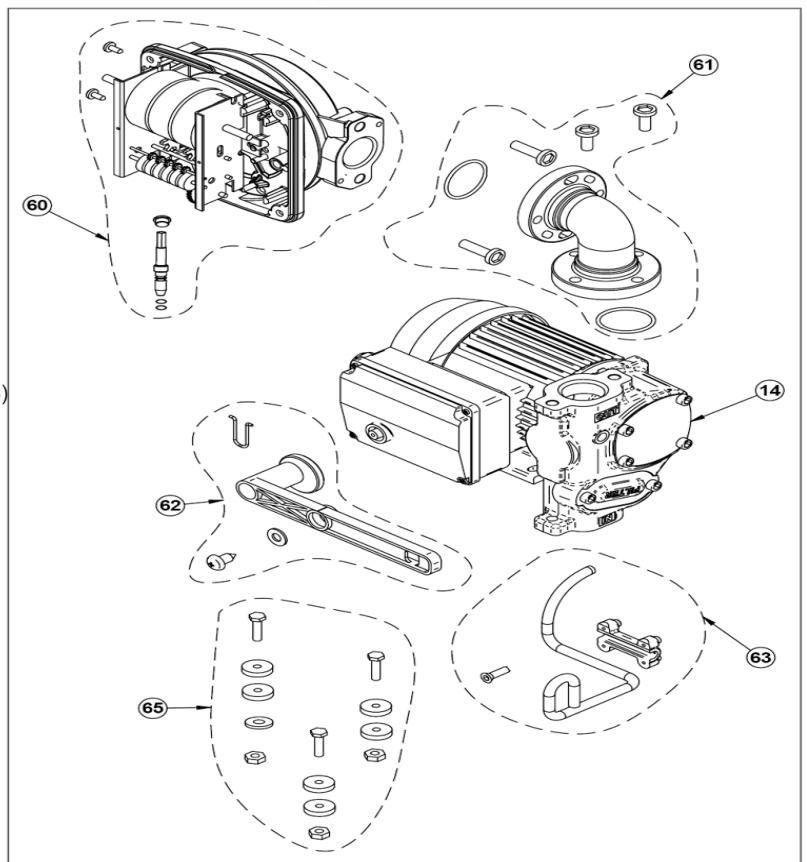

Issue: 2
 Issue Date: 280907

ITEM	PART NO	DESCRIPTION
1	500.2490	LOWER PLATE ASS'Y
2	500.2286	UPPER PLATE
3	500.2696	LABEL
5	500/8735	NOZZLE SEAT
7	500/0603	AUTOMATIC NOZZLE
8	500/8976	FUEL HOSE
9	500.2634	KNOB KIT + ELBOW
32	500.8958	VALVE KIT
64	500.2701	HOSE SUPPORT CLIP
66	500.3131	CLIP

ITEM	PART NO	DESCRIPTION
14	500.1528	MOTOR/PUMP 230V/50Hz
--	500.1528-1	VANE SET (5 x VANES + SPRINGS)
60	500.2491	GROUP METER CUBE
61	500.0824	ELBOW+O-RING+SCREW KIT
62	500.2699	KIT ARM
63	500.2700	NOZZLE LEVER SUPPORT
65	500.2723	PUMP FIXING KIT