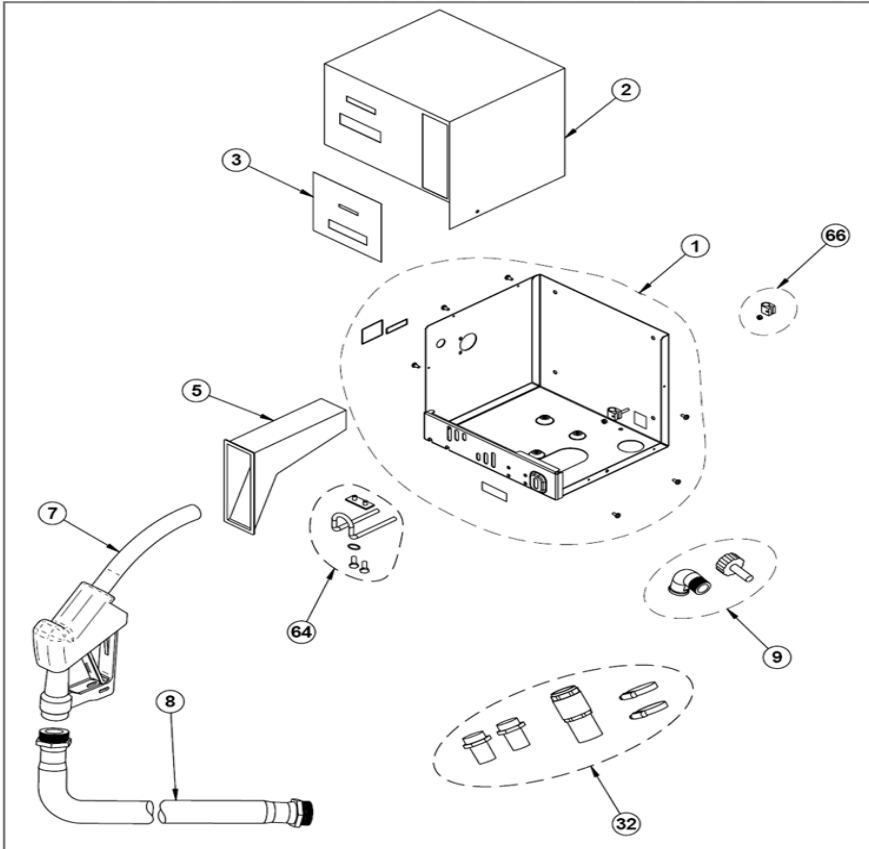

Issue: 2
 Issue Date: 280907

ITEM	PART NO	DESCRIPTION
1	500.2490	LOWER PLATE ASS'Y
2	500.2286	UPPER PLATE
3	500.2696	LABEL
5	500/8735	NOZZLE SEAT
7	500/0603	AUTOMATIC NOZZLE
8	500/8976	FUEL HOSE
9	500.2634	KNOB KIT + ELBOW
32	500.8958	VALVE KIT
64	500.2701	HOSE SUPPORT CLIP
66	500.3131	CLIP

ITEM	PART NO	DESCRIPTION
14	500.1528	MOTOR/PUMP 230V/50Hz
--	500.1528-1	VANE SET (5 x VANES + SPRINGS)
60	500.2491	GROUP METER CUBE
61	500.0824	ELBOW+O-RING+SCREW KIT
62	500.2699	KIT ARM
63	500.2700	NOZZLE LEVER SUPPORT
65	500.2723	PUMP FIXING KIT