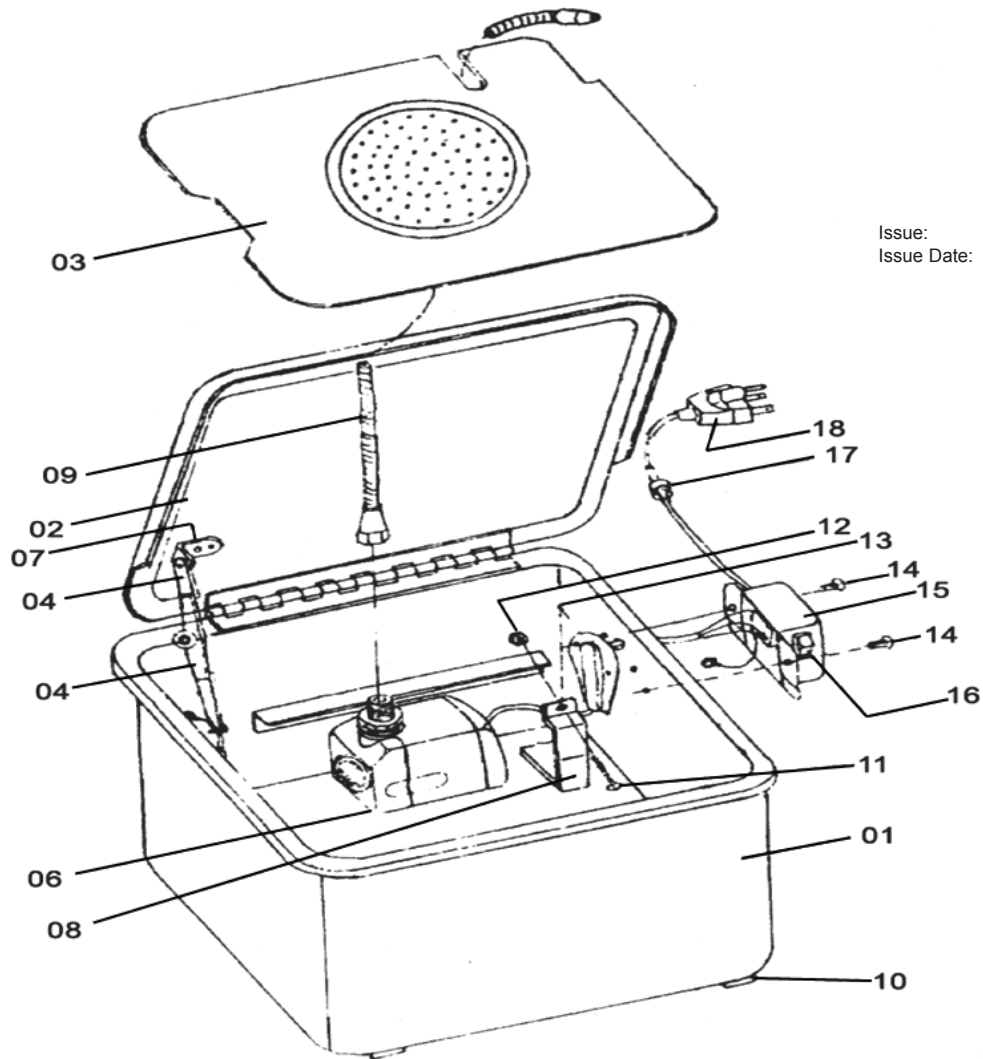

PARTS FOR:
PARTS CLEANING TANK BENCH/PORTABLE
 MODEL: **SM21.V4**

Issue: 1
 Issue Date: 160414

ITEM	PART NO	DESCRIPTION	ITEM	PART NO	DESCRIPTION
1	SM21.V4-01	TANK	11	SM21.V4-11	SCREW (M5x30)
2	SM21.V4-02	LID	12	SM21.V4-12	NUT (M5)
3	SM21.V4-03	REMOVABLE WORK SHELF	13	SM21.V4-13	COVER
4	SM21.V4-04	LID ARM	14	SM21.V4-14	SCREW (M4x12)
6	SM21.V4-06	PUMP	15	SM21.V4-15	SWITCH BOX
7	SM21.V4-07	RIVET	16	SM21.V4-16	SWITCH
8	SM21.V4-08	PUMP HOLDER	17	SM21.V4-17	STRAIN RELIEF
9	SM21.V4-09	FLEXIBLE PIPE	18	SM21.V4-18	POWER CORD
10	SM21.V4-10	PLASTIC FOOT			