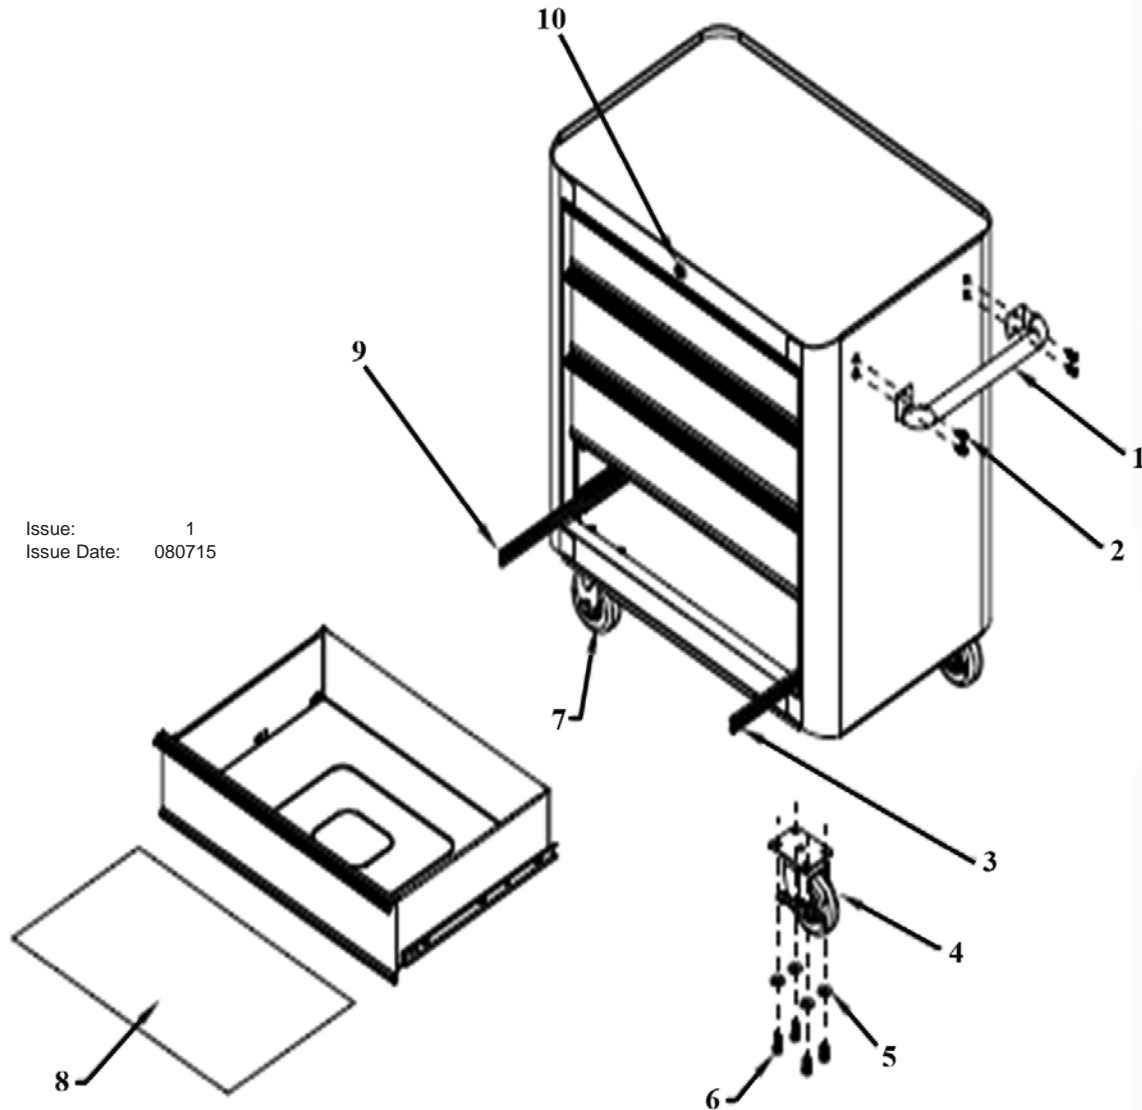

PARTS FOR:  
**ROLLCAB 4 DRAWER RETRO -  
BLUE WITH WHITE STRIPE**  
MODEL: **AP28204BWS**

Issue: 1  
Issue Date: 080715

ITEM	PART NO	DESCRIPTION
1	AP28204BWS.01	CABINET HANDLE
2	AP28204BWS.02	HEX BOLT (M6x12)
3	AP28204BWS.03	BEARING SLIDE (R)
4	AP28204BWS.04	SWIVEL CASTOR
5	AP28204BWS.05	WASHER (
6	AP28204BWS.06	HEX BOLT (M8x20)
7	AP28204BWS.07	RIGID CASTOR
8	AP28204BWS.08	DRAWER LINER
9	AP28204BWS.09	BEARING SLIDE (L)
10	AP28204BWS.10	LOCK & KEY