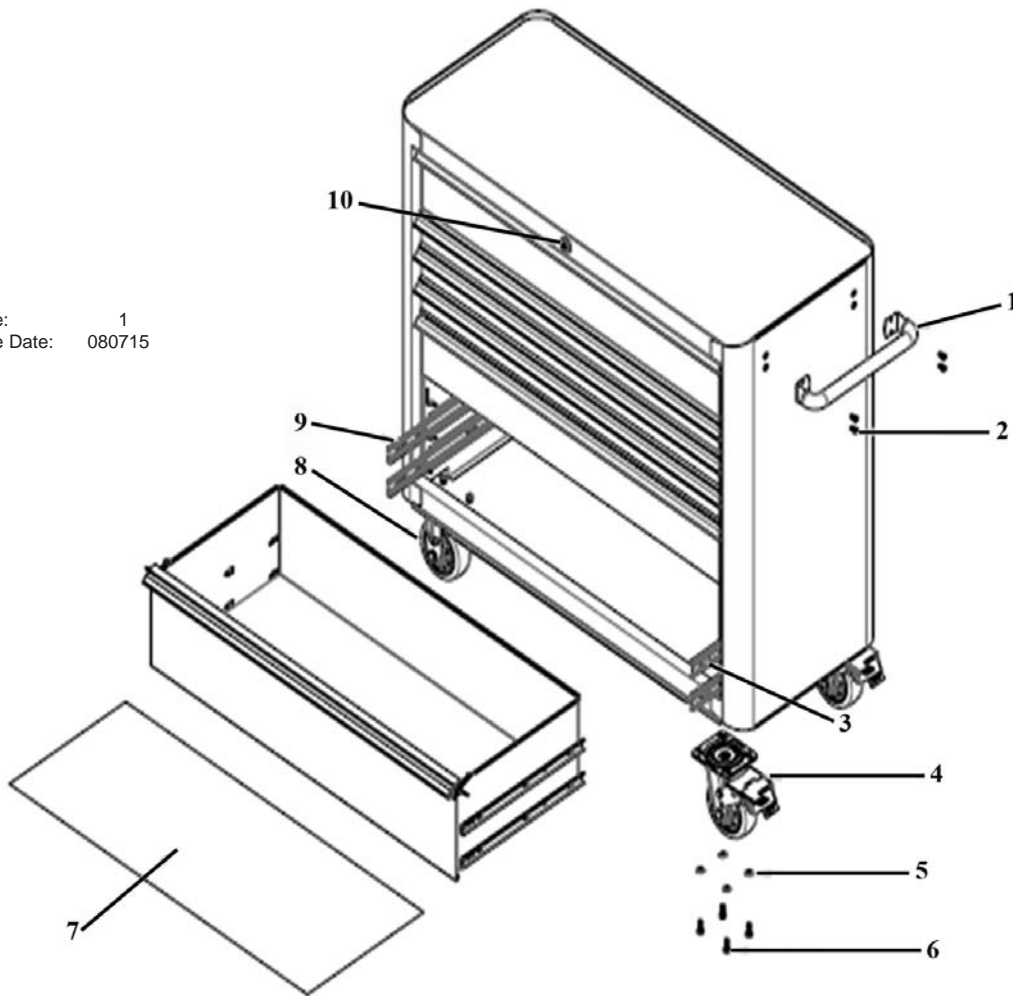

PARTS FOR:  
**ROLLCAB 6 DRAWER WIDE RETRO -  
BLUE WITH WHITE STRIPE**  
MODEL: **AP41206BWS**

Issue: 1  
Issue Date: 080715

ITEM	PART NO	DESCRIPTION
1	AP41206BWS.01	CABINET HANDLE
2	AP41206BWS.02	HEX BOLT (M6x12)
3	AP41206BWS.03	BEARING SLIDE (R)
4	AP41206BWS.04	SWIVEL CASTOR
5	AP41206BWS.05	WASHER
6	AP41206BWS.06	HEX BOLT (M8x20)
7	AP41206BWS.07	DRAWER LINER
8	AP41206BWS.08	RIGID CASTOR
9	AP41206BWS.09	BEARING SLIDE (L)
10	AP41206BWS.10	LOCK AND KEY