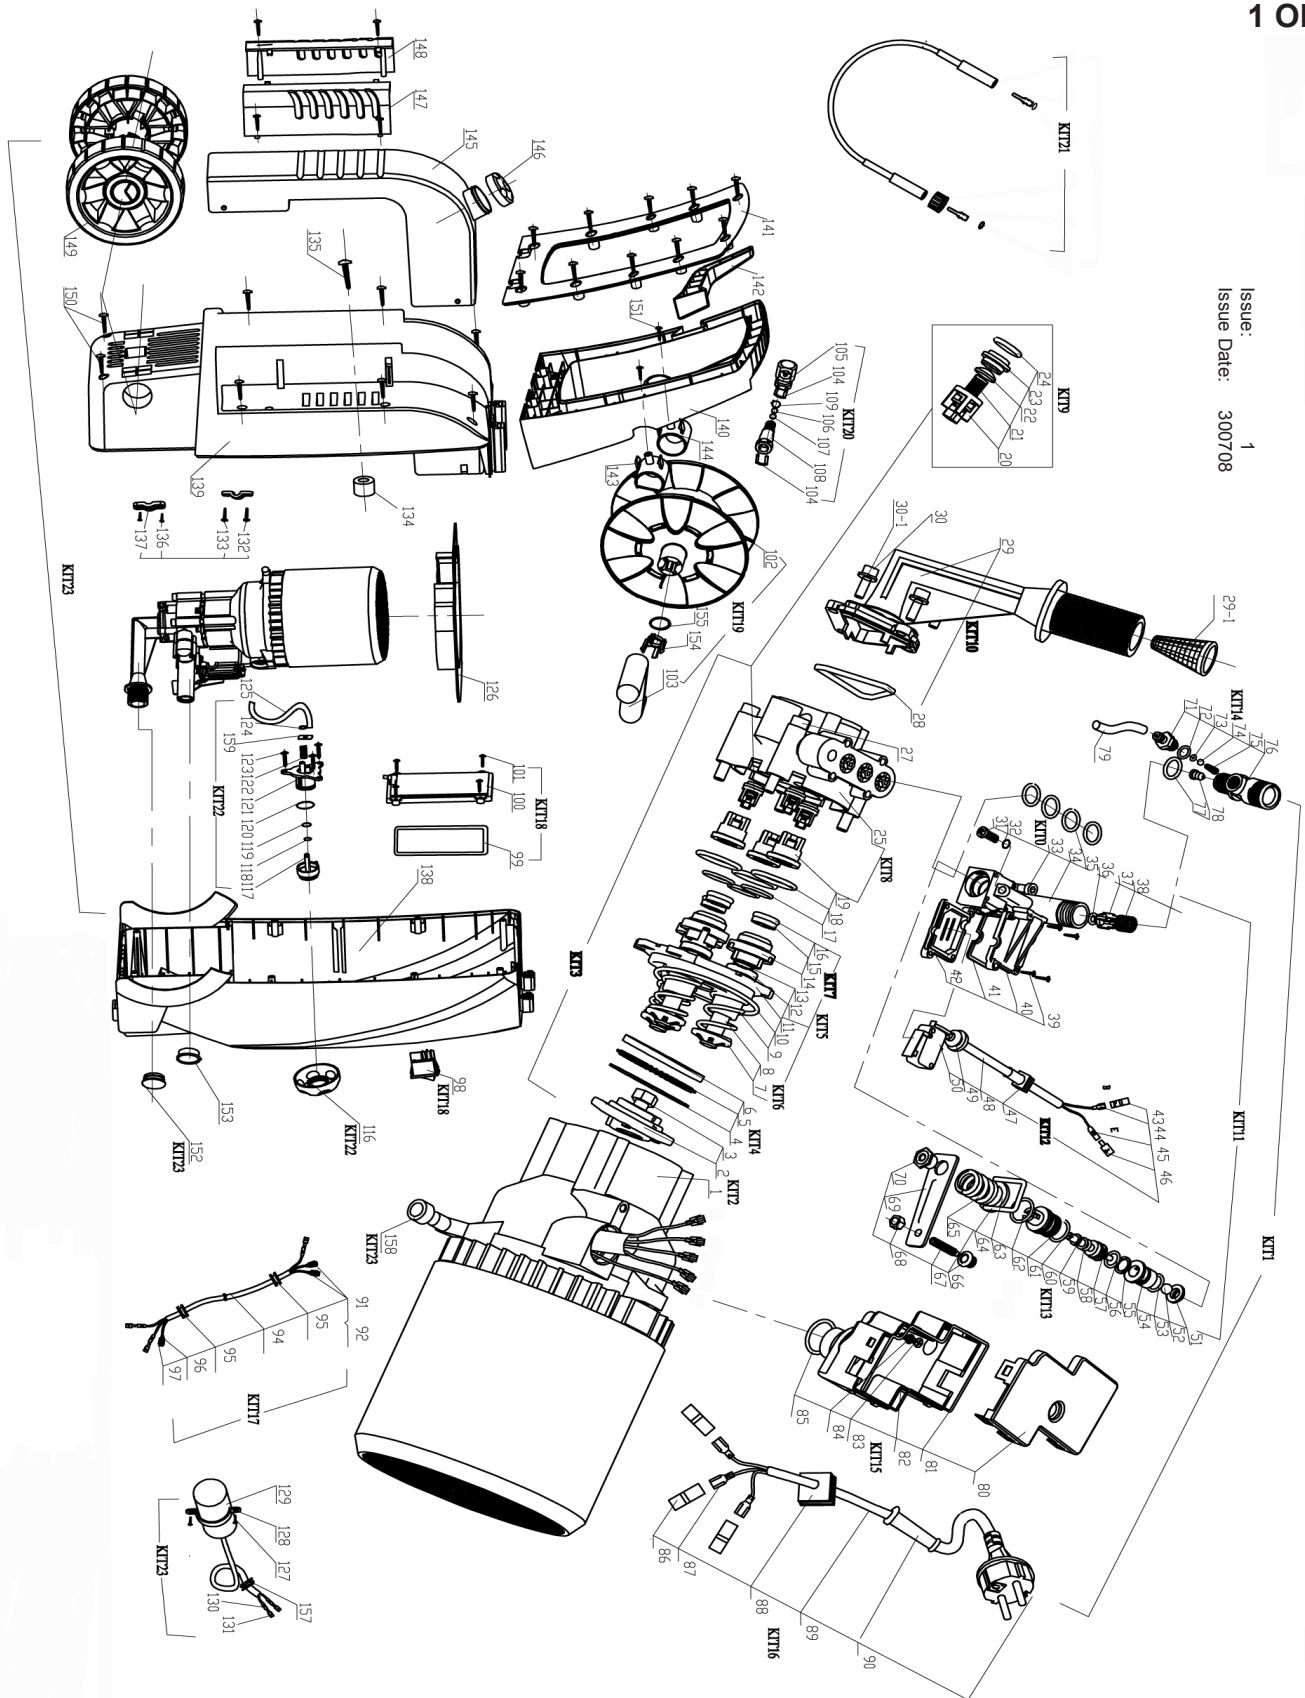

Issue: 1
Issue Date: 300708

NOTE: It is our policy to continually improve products and as such we reserve the right to alter data, specifications and component parts without prior notice.

IMPORTANT: No liability is accepted for incorrect use of product.

WARRANTY: Guarantee is 12 months from purchase date, proof of which will be required for any claim.

INFORMATION: For a copy of our latest catalogue and promotions call us on 01284 757525 and leave your full name and address, including postcode.