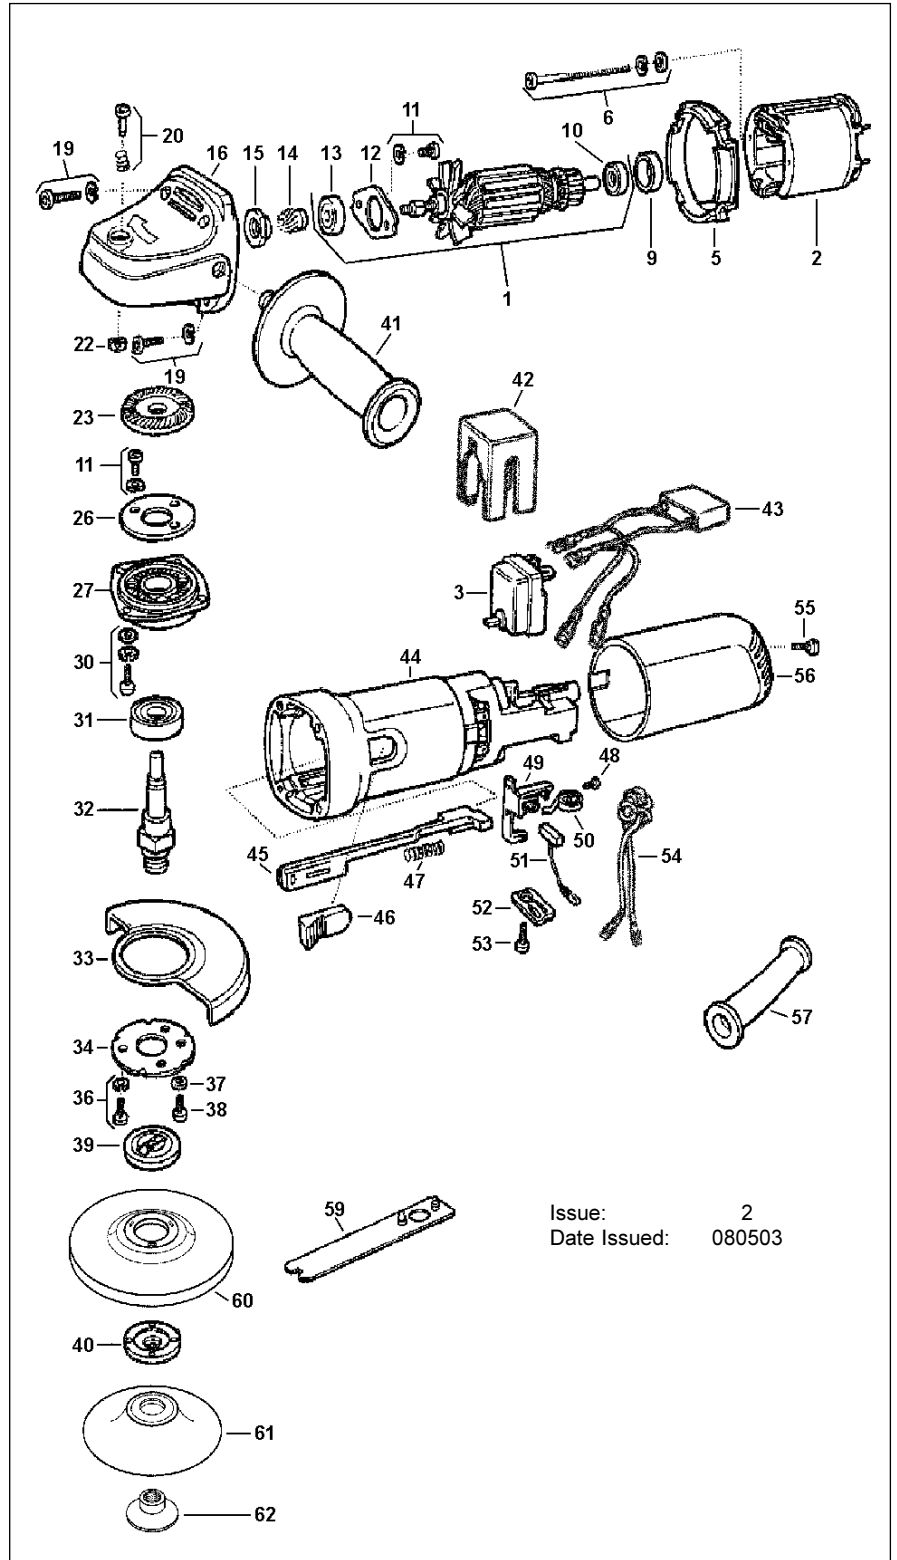

PARTS LIST FOR:  
**720W ANGLE GRINDERS**  
 Models: **SG101 & SG115**

Item	Part No.	Description
1	SG101.01	Armature
2	SG101.02	Field
3	SG101.03	Switch
5	SG101.05	Baffle
6	SG101.06	Screw
9	SG101.09	Sleeve
10	SG101.10	Bearing
11	SG101.11	Screw
12	SG101.12	Flange
13	SG101.13	Bearing
14	SG101.14	Pinion
15	SG101.15	Nut
16	SG101.16	Gearcase
19	SG101.19	Screw
20	SG101.20	Spindle Lock
22	SG101.22	Key
23	SG101.23	Gear
26	SG101.26	Flange
27	SG101.27	Gearcase Cover
30	SG101.30	Screw
31	SG101.31	Bearing
32	SG101.32	Spindle Lock (SG101)
	SG115.32	Spindle Lock (SG115)
33	SG101.33	Guard (SG101)
	SG115.33	Guard (SG115)
34	SG101.34	Flange
36	SG101.36	Screw
37	SG101.37	Washer
38	SG101.38	Bolt
39	SG101.39	Disc Receiver (SG101)
	SG115.39	Disc Receiver (SG115)
40	SG101.40	Locking Nut
	SG115.40	Locking Nut
41	SG101.41	Handle
42	SG101.42	Switch Cover
43	SG101.43	Capacitor
44	SG101.44	Fieldcase
45	SG101.45	Rod
46	SG101.46	Knob
47	SG101.47	Spring
48	SG101.48	Screw
49	SG101.49	Brushbox
50	SG101.50	Brush Spring
51	SG101.51	Brush & Lead
52	SG101.52	Cord Clamp
53	SG101.53	Screw
54	SG101.54	Choke
55	SG101.55	Screw
56	SG101.56	Cover
57	SG101.57	Cord Protector
59	SG101.59	Spanner
60	PTC/100C	Cutting Disc (SG101)
	PTC/100G	Grinding Disc (SG101)
	PTC/115C	Cutting Disc (SG115)
	PTC/115G	Grinding Disc (SG115)
61	SG101.61	Backing Disc (SG101)
62	SG101.62	Locking Nut for Backing Disc (SG101)