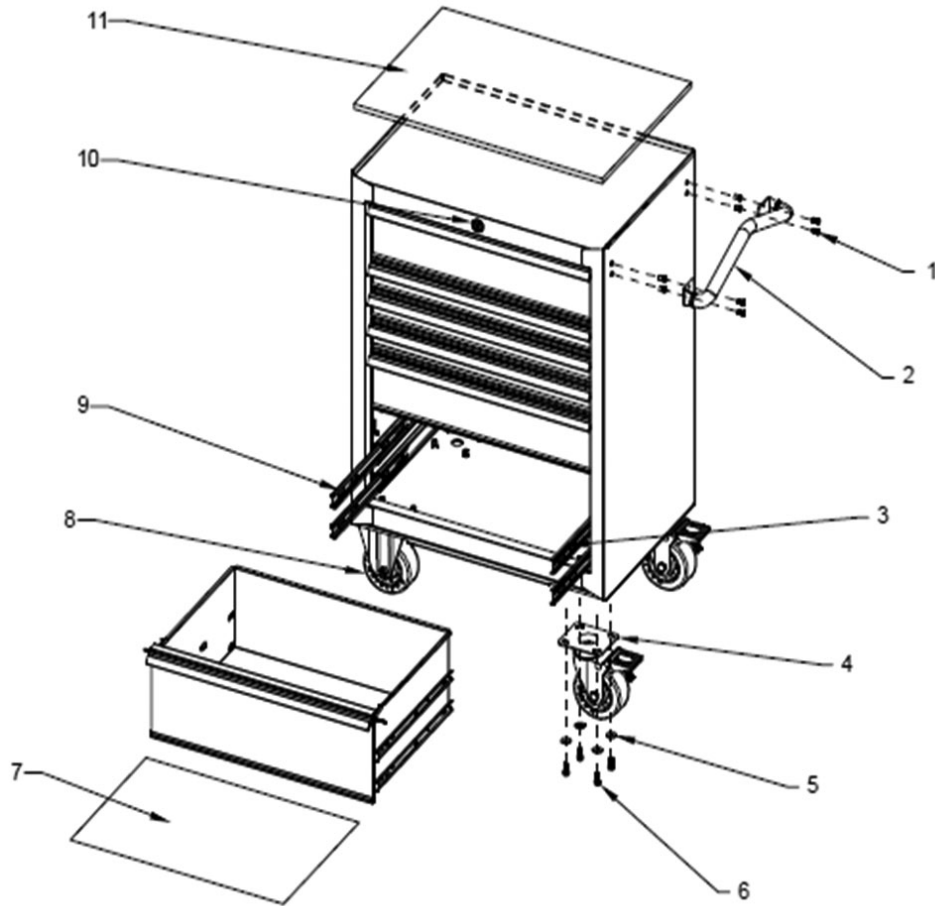

PARTS FOR:
**ROLLCAB 6 DRAWER 675mm
HEAVY-DUTY
MODEL: PTB67506**

Issue: 1
Issue Date: 101214

ITEM	PART NO	DESCRIPTION
1	PTB-321051	HEX BOLT (M6x12)
2	PTB-306061	CABINET HANDLE
3	PTB-300023	BEARING SLIDE (R)
4	PTB-302069	SWIVEL CASTOR
5	PTB-324002	WASHER
6	PTB-321024	HEX BOLT (M8x20)
7	PTB-550123	DRAWER LINER
8	PTB-302070	RIGID CASTOR
9	PTB-300022	BEARING SLIDE (L)
10	PTB-304007	LOCK AND KEY
11	PTB-570490	TOP PANEL