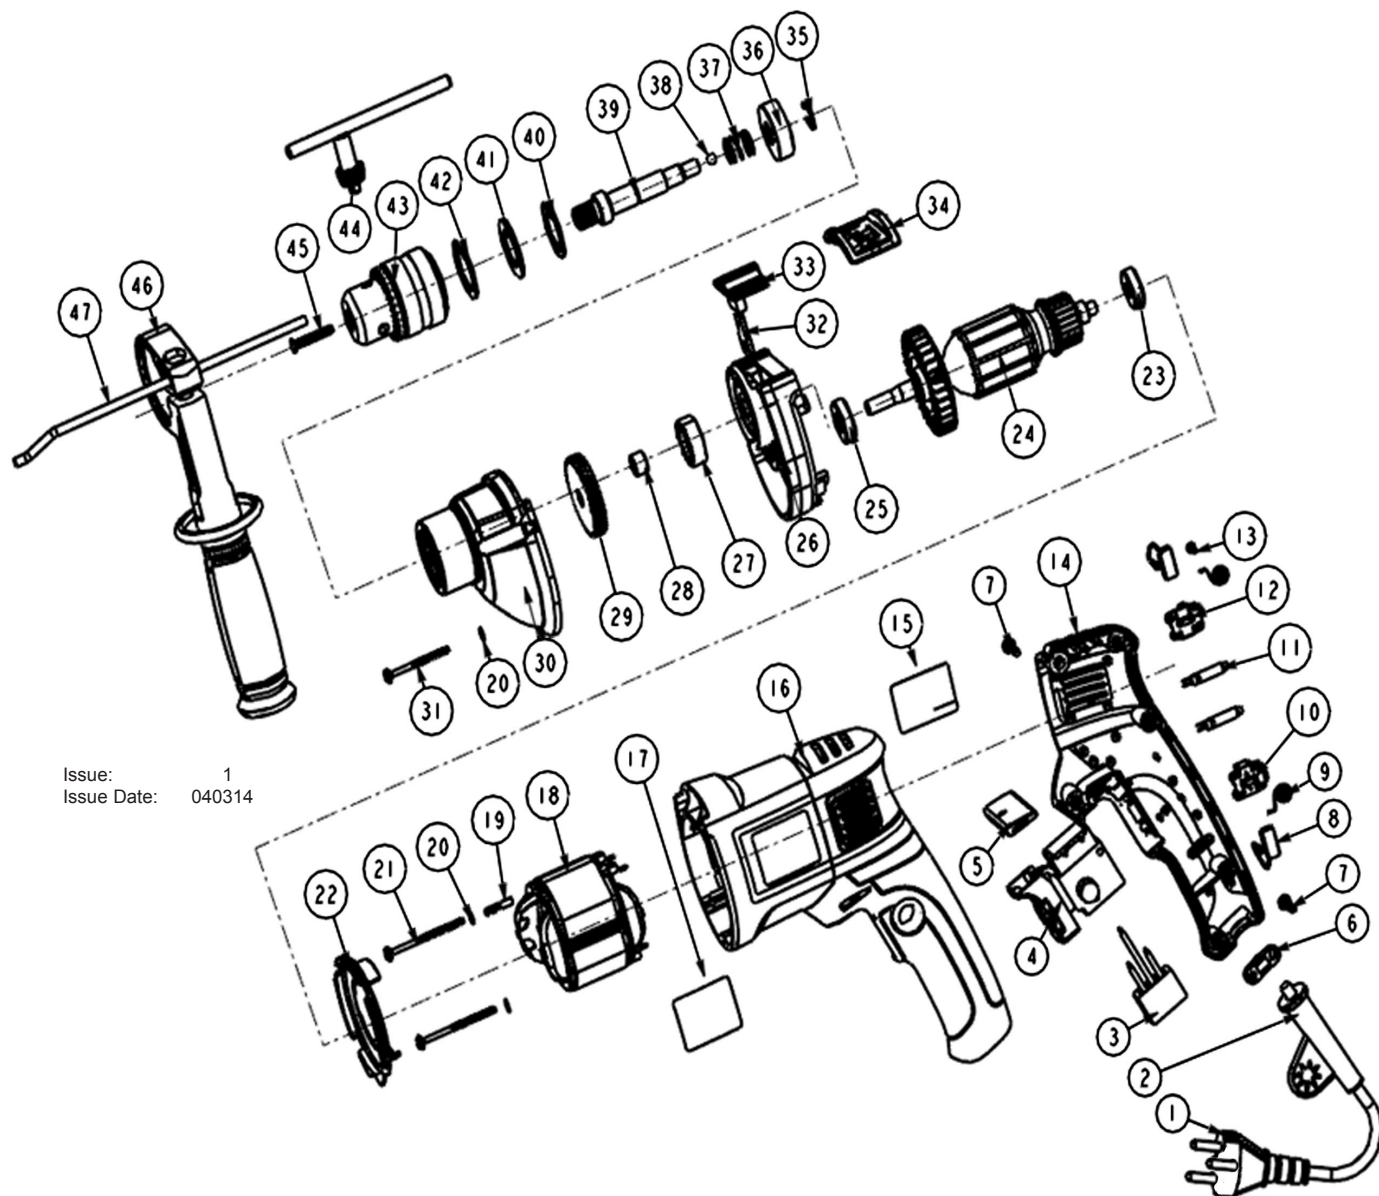

PARTS FOR:
**HAMMER DRILL 13mm VARIABLE SPEED WITH
 REVERSE 850W/230V**
 MODEL: **SD800.V3**

Issue: 1
 Issue Date: 040314

ITEM	PART NO	DESCRIPTION	ITEM	PART NO	DESCRIPTION	ITEM	PART NO	DESCRIPTION
1	SD800.V3-01	CABLE	17	SD800.V3-17	LABEL, L/H SIDE	33	SD800.V3-33	PUSH BUTTON
2	SD800.V3-02	CABLE PROTECTOR	18	SD800.V3-18	STATOR	34	SD800.V3-34	BUTTON SEAT
3	SD800.V3-03	CAPACITOR	19	SD800.V3-19	WAVEFORM BUCKLE	35	SD800.V3-35	CIRCLIP 12mm
4	SD800.V3-04	SWITCH	20	SD800.V3-20	PLAIN WASHER dia 4	36	SD800.V3-36	BEARING 6201
5	SD800.V3-05	SWITCH LEVER	21	SD800.V3-21	TAPPING SCREW ST4 X 65	37	SD800.V3-37	SPRING
6	SD800.V3-06	CABLE CLIP	22	SD800.V3-22	FAN GUIDE	38	SD800.V3-38	STEEL BALL 5mm
7	SD800.V3-07	TAPPING SCREW ST4 X 16	23	SD800.V3-23	BEARING (627)	39	SD800.V3-39	OUTPUT SPINDLE
8	SD800.V3-08	CARBON BRUSH	24	SD800.V3-24	ROTOR	40	SD800.V3-40	CIRCLIP 32mm
9	SD800.V3-09	COIL SPRING	25	SD800.V3-25	BEARING (609)	41	SD800.V3-41	SEAL RING
10	SD800.V3-10	LOWER BRUSH HOLDER	26	SD800.V3-26	SUPPORTER	42	SD800.V3-42	CIRCLIP 34mm
11	SD800.V3-11	INDUCTOR	27	SD800.V3-27	CALM IMPACT TOOTH	43	SD800.V3-43	CHUCK
12	SD800.V3-12	UPPER BRUSH HOLDER	28	SD800.V3-28	BEARING HK0808	44	SD800.V3-44	CHUCK KEY
13	SD800.V3-13	TAPPING SCREW ST3 X 8	29	SD800.V3-29	GEAR	45	SD800.V3-45	CHUCK SCREW M5x25 (LH)
14	SD800.V3-14	RIGHT HANDLE	30	SD800.V3-30	GEAR BOX	46	SD800.V3-46	SIDE HANDLE
15	SD800.V3-15	LABEL, R/H SIDE	31	SD800.V3-31	TAPPING SCREW ST4 X 45	47	SD800.V3-47	SCALE
16	SD800.V3-16	HOUSING	32	SD800.V3-32	SHIFTING BLOCK			