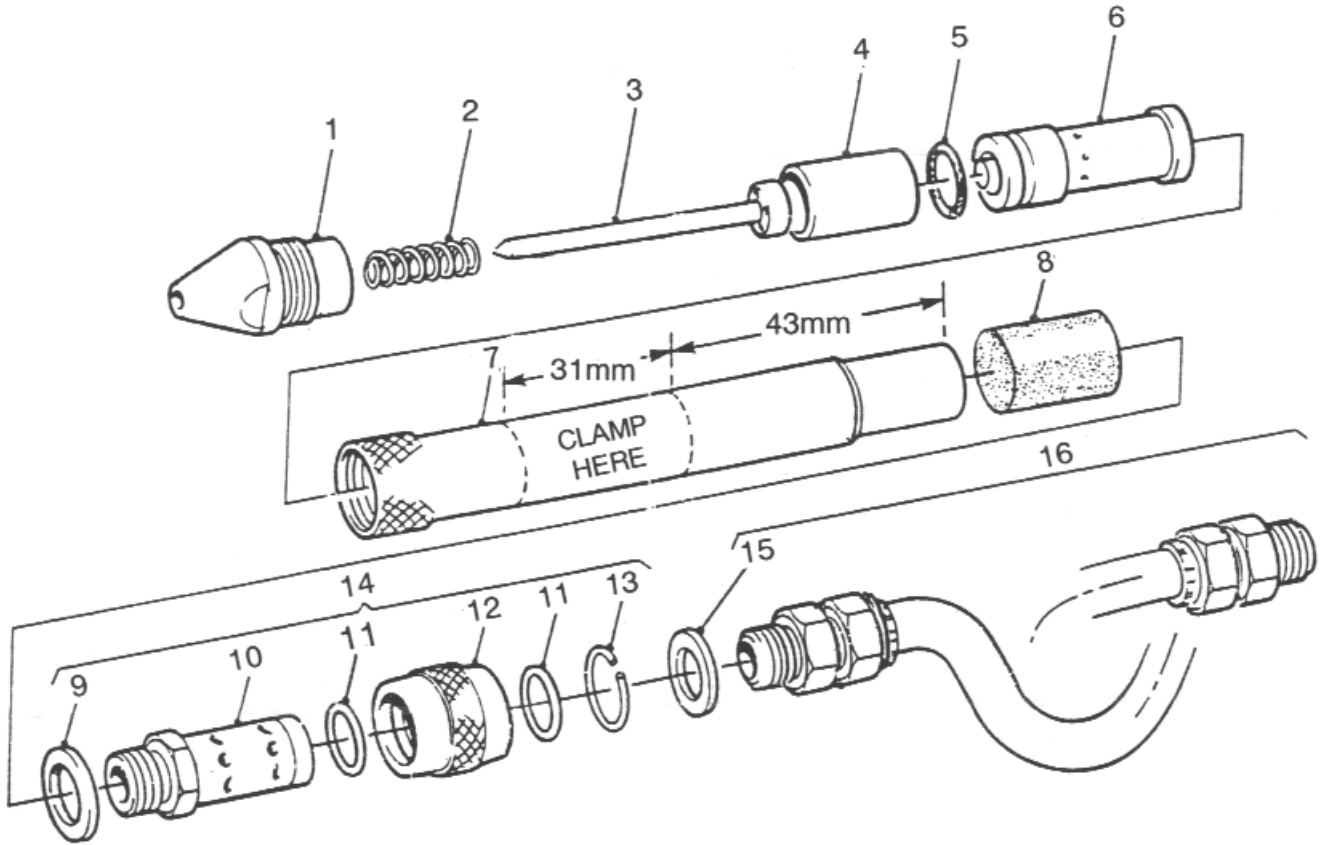

Issue: 1
Issue date: 030903

Item	Part No.	Description
1	SA96/1	Nose
2	SA96/2	Spring
3	SA96/3	Stylus
4	SA96/4	Distance tube
5	SA96/5	"O" Ring
6	SA96/6	Cylinder and piston assembly
7	SA96/7	Body
8	SA96/8	Air filter
9	SA96/9	Nylon washer
10	SA96/10	Valve stem
11	SA96/11	"O" Ring
12	SA96/12	Valve sleeve
13	SA96/13	Circlip
14	SA96/14	Valve complete - ON/OFF
15	SA96/15	"O" Ring
16	SA96/16	Hose complete - 2 metre