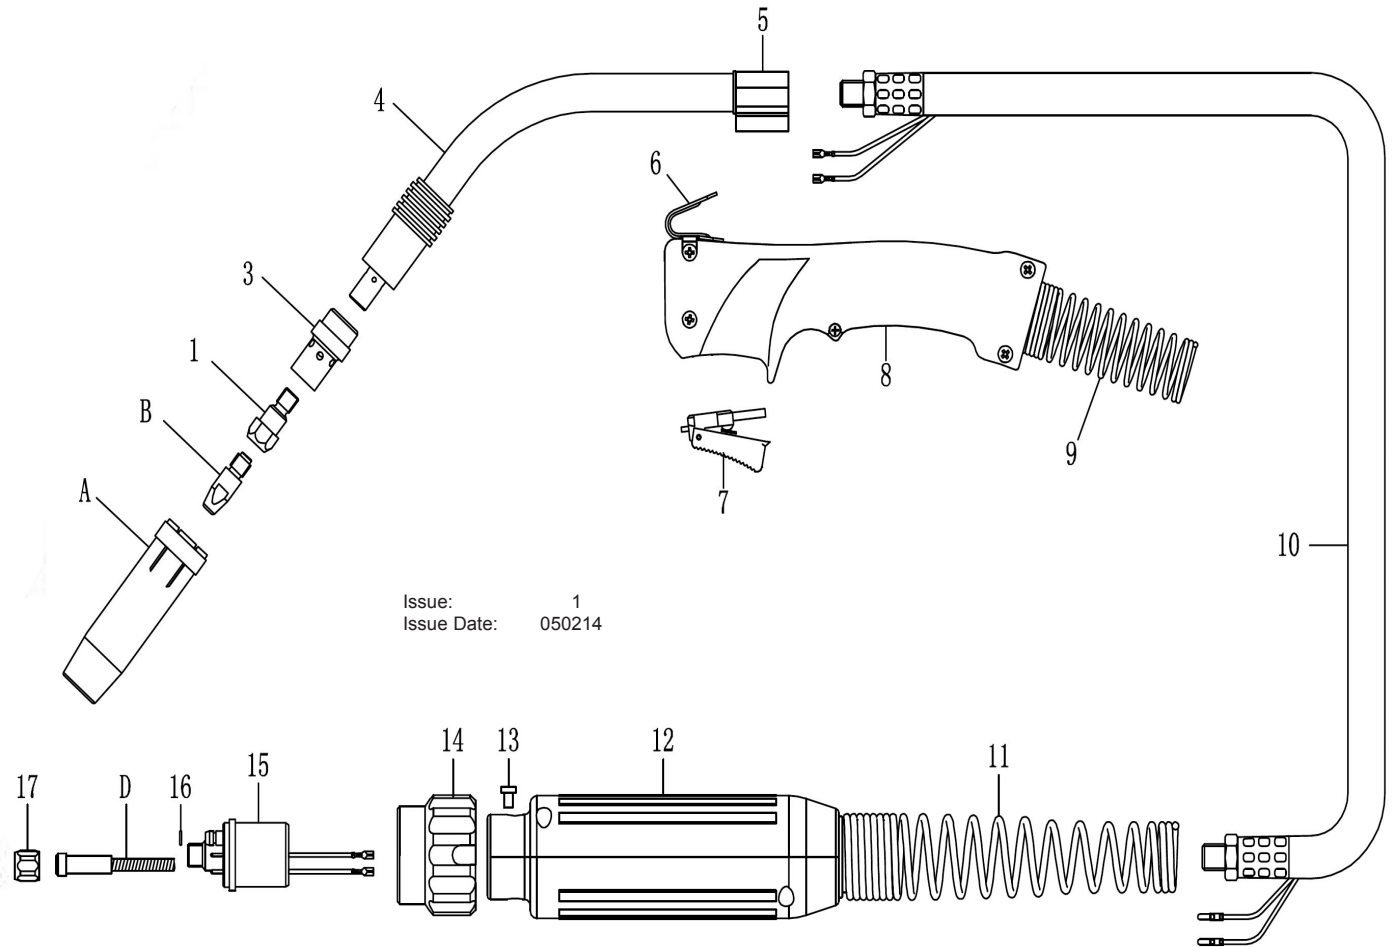

PARTS FOR:
MIG TORCH 4mtr EURO CONNECTOR MB36
 MODEL: **MIG/N436**

Issue: 1
 Issue Date: 050214

ITEM	PART NO	DESCRIPTION	ITEM	PART NO	DESCRIPTION
1	EC3001	TIP ADAPTOR (M8x28)	14	EP3001	GUN PLUG NUT
3	ED3001	CERAMIC DIFFUSER	15	EU1001	CENTRAL ADAPTOR
4	EF3250	SWANNECK	16	Q504010	O-RING (4x1)
5	EF1212	PLASTIC BODY	17	EU1011	NUT (M10x1)
6	EG0001	HANGER HOOK	A	120/722792	NOZZLE, CONICAL TB36 (AF1)
7	EJ0003	TRIGGER		MIG924	CONICAL NOZZLE TB36 Pack of 2
8	EH0101	HANDLE	B	120/722682	CONTACT TIP TR-25 M6-08-1.2
9	ES0101	FRONT SPRING CABLE SUPPORT		MIG919	CONTACT TIP 1.2mm TB25/36 Pack of 5
10	EL3030A	CABLE ASSEMBLY 4mtr		120/722681	CONTACT TIP TR-25 M6-08-1.0
11	HDS0202	BACK SPRING CABLE SUPPORT		MIG918	CONTACT TIP 1.0mm TB25/36 Pack of 5
12	HDH0202	BACK HANDLE	D	ER3212-3A	STEEL LINER 1.0-1.2mm x 4mtr
13	EH2211	SCREW (M4x6)			