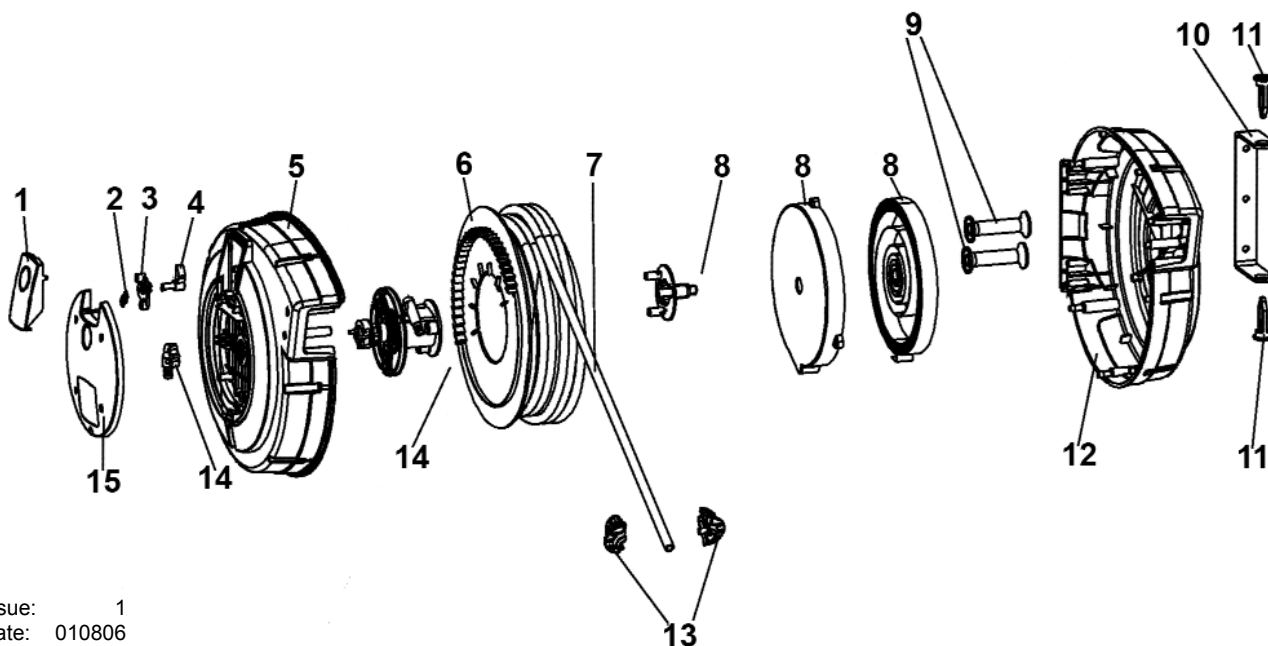

PARTS LIST FOR:

RETRACTING AIR HOSE REELS

MODELS: SA894.V3 AND SA895.V3

Issue: 1
Date: 010806

| Item | Part No. | Description |
|------|------------|--|
| 1 | 198.330114 | COVER FOR LOCKING SYSTEM |
| 2 | 198/262856 | SPRING FOR PAWL |
| 3 | 198/323337 | PAWL SUPPORT |
| 4 | 198/323336 | PAWL |
| 5 | 198.331020 | RED CASING, LEFT SIDE |
| 6 | 198.331205 | SPOOL |
| 7 | 198.703025 | COMPLETE SPARE HOSE |
| 8 | 198.705026 | COMPLETE SPARE SPRING |
| 9 | 198.331220 | GUIDE ROLLER |
| 10 | 198.620125 | WALL BRACKET |
| 11 | 198.324230 | SUPPORT PIN |
| 12 | 198.331120 | RED CASING, RIGHT SIDE |
| 13 | 198.323330 | USE 198.323332 HOSE STOPPER C/W SCREWS |
| 14 | 198.704025 | AIR PIVOT |
| 15 | 198.330112 | COVER |