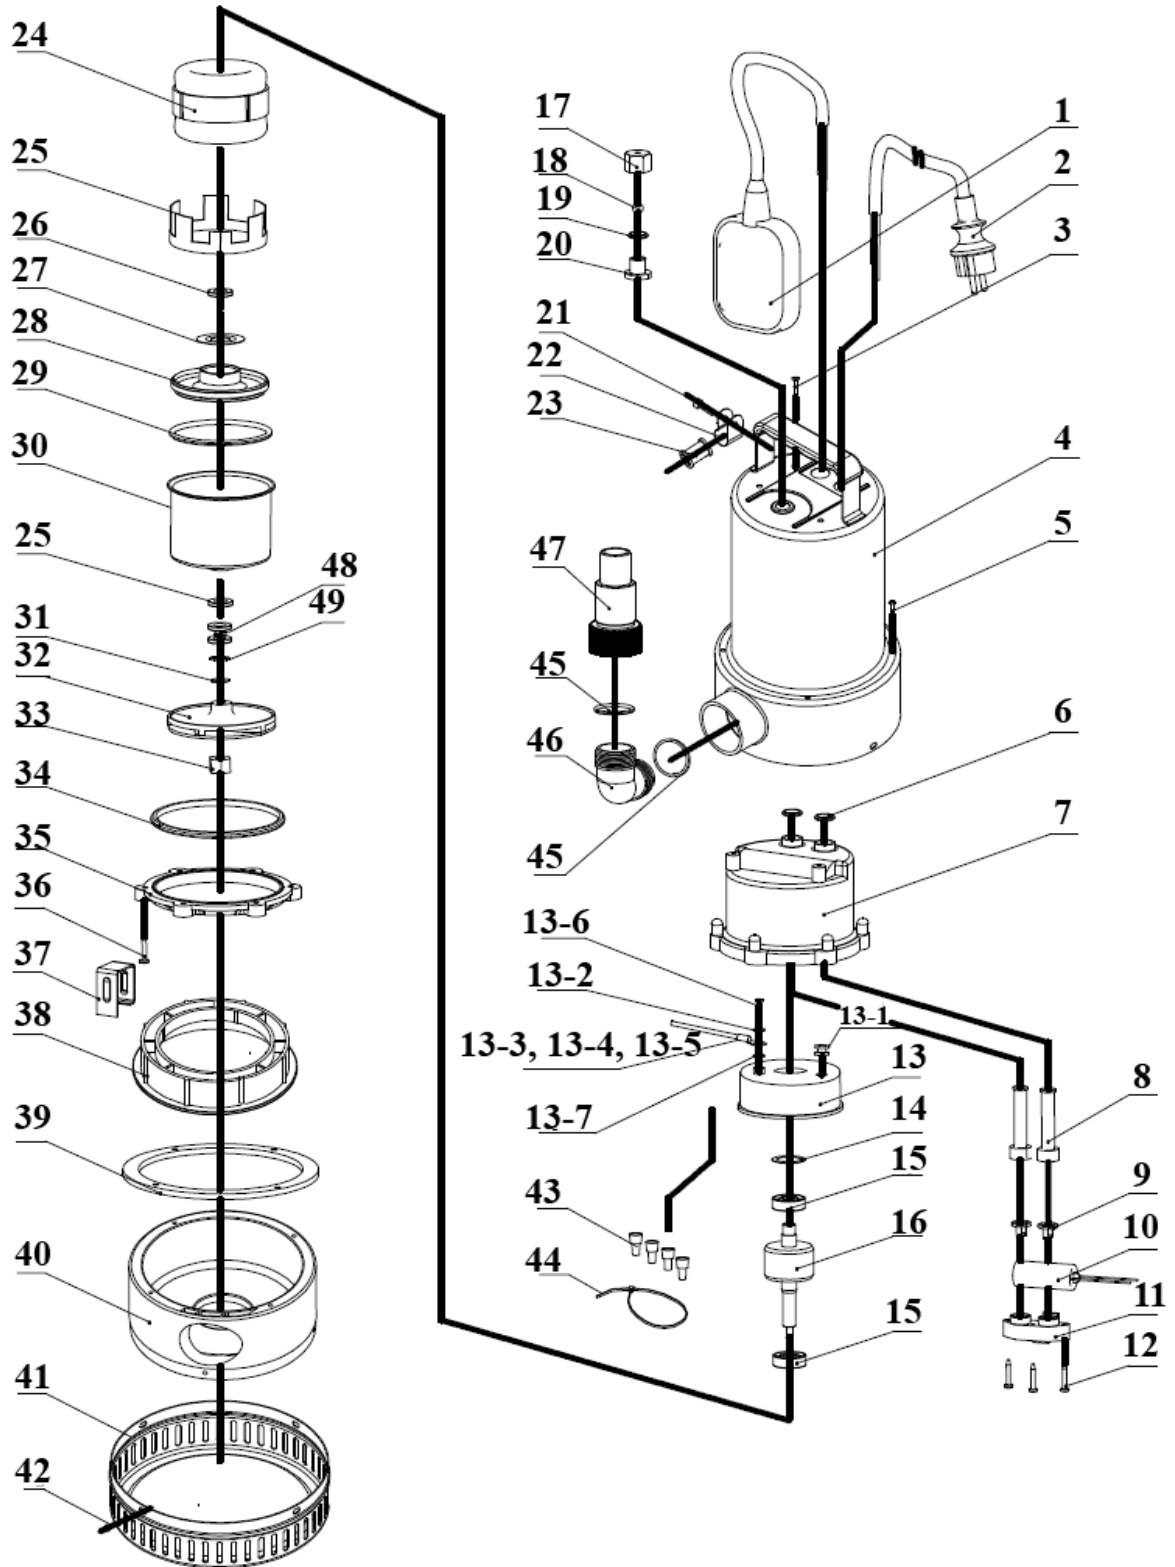

PARTS FOR :  
 SURFACE STAINLESS WATER PUMP AUTOMATIC 250LTR/MIN 230V  
 MODEL : WPS250A

ISSUE : 1  
 ISSUE DATE : 13/01/14

**NOTE:** It is our policy to continually improve products and as such we reserve the right to alter data, specifications and component parts without prior notice.

**MODEL : WPS250A**

ITEM	PART NO	DESCRIPTION
1	WP01401052	FLOAT SWITCH
2	WP08701001	POWER CABLE
3	WP845G	SELF TAPPING SCREW ST4.2x13
4	WP01005001	MAIN BODY KIT
5	WP845H	SELF TAPPING SCREW ST4.2x18
6	WP05101003	O-RING
7	WP00301010	REAR PUMP COVER
8	WP05201035	CABLE SHEATH
9	WP05602008	CABLE BUCKLE
10	WP08401001C	CAPACITOR 8uF
11	WP05501001	CABLE GRIP
12	WP07802018	SELF-TAPPING SCREW
13	WP02602004	ALUMINUM REAR COVER
13-1	WP05202003	WIRE SHEATH
13-2	WP934A	WASHER
13-3	WP08601010	WIRE (GREEN/YELLOW)
13-4	WP04102006	PLATE
13-5	WP08301001	HEAT SHRINK TUBE
13-6	WP86224	WASHER
13-7	WP818	SCREW M4X8
14	WP03801001	WAVE WASHER
15	WP276	BEARING B6201-2Z
16	WP02301007	ROTOR
17	WP01701002	NUT
18	WP3086	STEEL BALL
19	WP05104006	SEALING RING
20	WP01702002	VENT BODY
21	WP818A	SCREW M5X6
22	WP01203001	WIRE CLIP
23	WP05201043	CABLE SHEATH
24	WP02202007	STATOR
25	WP02005011	BUSHING RING
26	WP03802023	WASHER
27	WP05102002	SEALING RING
28	WP04204001	ALUMINUM BUSHING
29	WP05101052	O-RING
30	WP02501054	FRONT COVER
31	WP03802005	ADJUSTING GASKET
32	WP00903005	IMPELLER
33	WP6182	NUT (M8)
34	WP05101010	O-RING
35	WP00801007	PRESSING RING
36	WP845I	SELF TAPPING SCREW ST4.2x32
37	WP04102015	CONNECTOR
38	WP05301002	LOCATING RING
39	WP03204009	SEALING WASHER
40	WP00501007	PUMP BASE (INNER)
41	WP00603003	PUMP BASE
42	WP845J	SELF TAPPING SCREW ST3.9x13
43	WP04101001	NYLON SAFETY PRESS LINE CAP
44	WP08501001	CABLE TIE
45	WP05101006	O-RING
46	WP02803001	ELBOW
47	WP02703001	OUTPUT CONNECTOR
48	WP06101007	MECHANICAL SEAL
49	WP894112	CHECKED RING