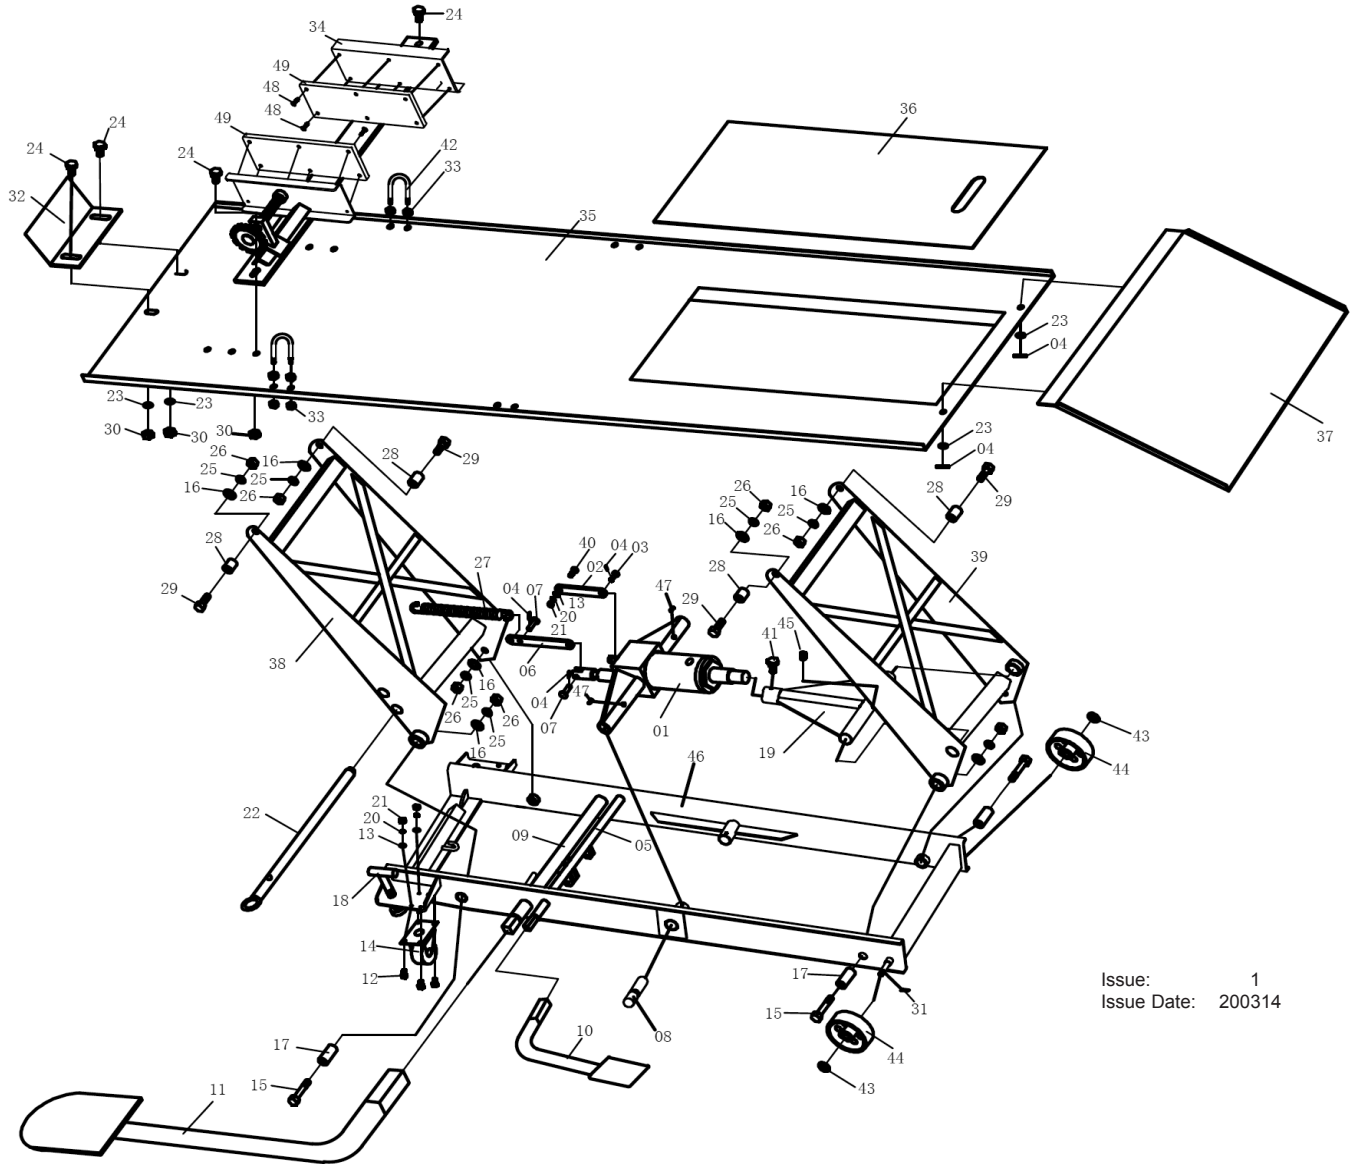

**PARTS FOR:
MOTORCYCLE LIFT 454kg CAPACITY HYDRAULIC
MODEL: MC401.V3**

Issue: 1
Issue Date: 200314

ITEM	PART NO	DESCRIPTION	ITEM	PART NO	DESCRIPTION	ITEM	PART NO	DESCRIPTION
1	MC401.V3-01	HYDRAULIC PUMP	18	MC401.V3-18	ADJUSTING SCREW ASS'Y	35	MC401.V3-35	PLATFORM
2	MC401.V3-02	LINK	19	MC401.V3-19	CONNECTION	36	MC401.V3-36	SLIDING PLATE
3	MC401.V3-03	PIN	20	MC401.V3-20	LOCK WASHER (6mm)	37	MC401.V3-37	LEADING PLATE
4	MC401.V3-04	COTTER PIN	21	MC401.V3-21	NUT (M6)	38	MC401.V3-38	FRONT LIFTING ARM
5	MC401.V3-05	SPINDLE, RELEASE VALVE	22	MC401.V3-22	SET SPINDLE	39	MC401.V3-39	BACK LIFTING ARM
6	MC401.V3-06	LINK	23	MC401.V3-23	WASHER (10mm)	40	MC401.V3-40	BOLT (M6x30)
7	MC401.V3-07	PIN	24	MC401.V3-24	BOLT (M10x20)	41	MC401.V3-41	BOLT (M8x12)
8	MC401.V3-08	PUMP LOCATION PIN	25	MC401.V3-25	LOCK WASHER (12mm)	42	MC401.V3-42	U-CLAMP
9	MC401.V3-09	SPINDLE, PUMP PISTON	26	MC401.V3-26	NUT (M12)	43	MC401.V3-43	WASHER (13.5mm)
10	MC401.V3-10	FOOT PEDAL, RELEASE	27	MC401.V3-27	SPRING	44	MC401.V3-44	FRONT WHEEL
11	MC401.V3-11	FOOT PEDAL, LIFT	28	MC401.V3-28	BUSH	45	MC401.V3-45	SET SCREW (M8x12)
12	MC401.V3-12	BOLT (M6x16)	29	MC401.V3-29	BOLT (M12x65)	46	MC401.V3-46	BASE ASS'Y
13	MC401.V3-13	WASHER (6mm)	30	MC401.V3-30	NUT (M10)	47	MC401.V3-47	SET SCREW (M6x10)
14	MC401.V3-14	CASTOR ASS'Y	31	MC401.V3-31	COTTER PIN	48	MC401.V3-48	SCREW
15	MC401.V3-15	BOLT (M12x70)	32	MC401.V3-32	BAFFLE PLATE	49	MC401.V3-49	RUBBER PLATE
16	MC401.V3-16	WASHER (12mm)	33	MC401.V3-33	NUT (M8)			
17	MC401.V3-17	BUSH	34	MC401.V3-34	VICE ASS'Y			