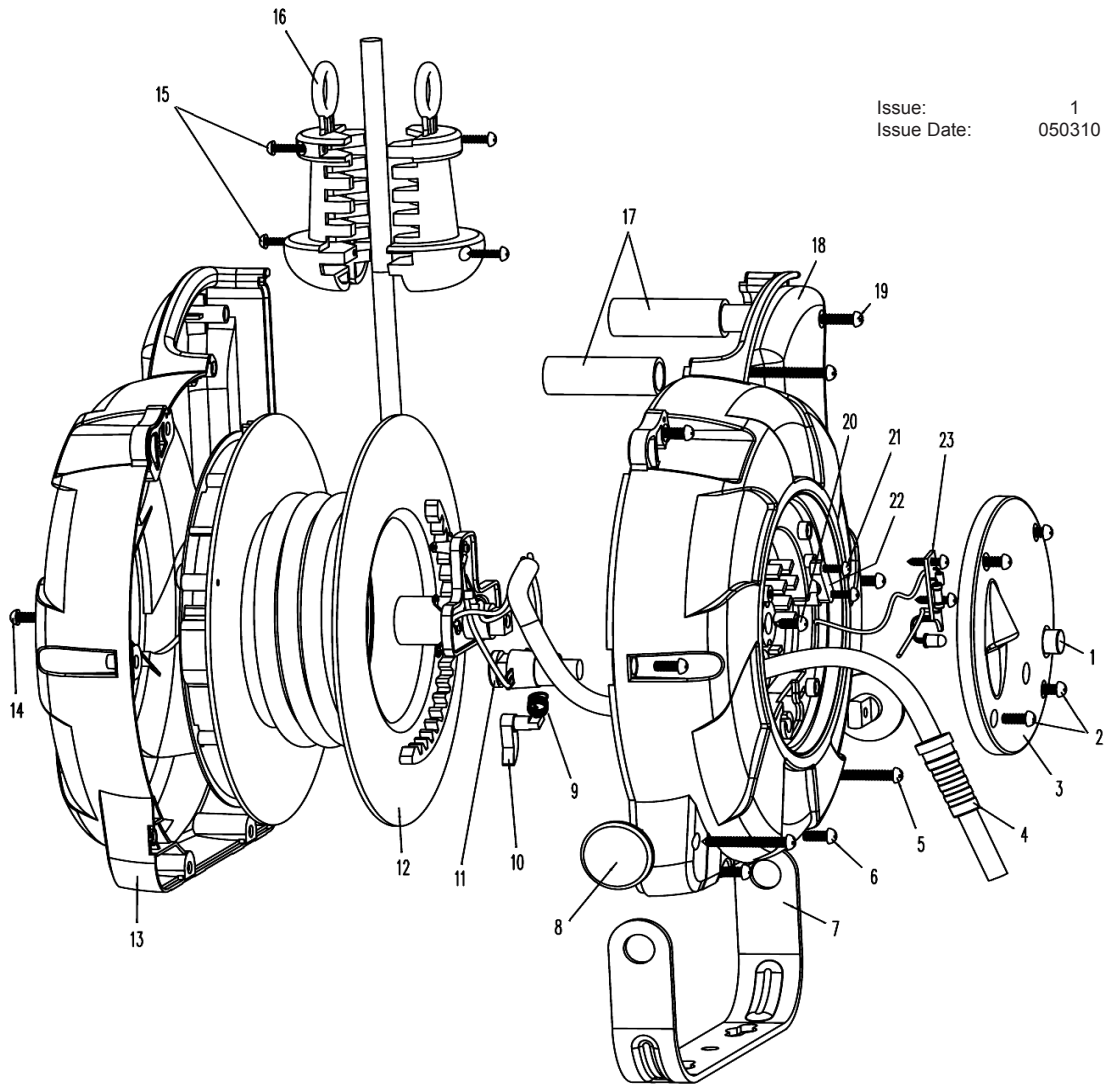

PARTS FOR:
CABLE REEL SYSTEM RETRACTABLE
10mtr 1 X 230v SOCKET
MODEL: CRM101

Issue: 1
 Issue Date: 050310

ITEM	PART NO	DESCRIPTION	ITEM	PART NO	DESCRIPTION
1	CRM101.01	CLEAR LENS	13	CRM101.13	SIDE COVER, LEFT
2	CRM101.02	SCREW (ST4x12)	14	CRM101.14	SCREW (ST4x12)
3	CRM101.03	PLASTIC COVER	15	CRM101.15	SCREW (ST3x14)
4	CRM101.04	PROTECTION SHEATH	16	CRM101.16	STOP BLOCK
5	CRM101.05	SCREW (ST4x35)	17	CRM101.17	GUIDE ROLLER
6	CRM101.06	SCREW (ST4x12)	18	CRM101.18	SIDE COVER, RIGHT
7	CRM101.07	WALL BRACKET	19	CRM101.19	SCREW (ST4x18)
8	CRM101.08	WALL BRACKET PIN	20	CRM101.20	SCREW (ST4x12)
9	CRM101.09	PAWL SPRING	21	CRM101.21	SCREW (ST3x12)
10	CRM101.10	PAWL	22	CRM101.22	CABLE GRIP
11	CRM101.11	THERMAL TRIP	23	CRM101.23	PCB ASS'Y
12	CRM101.12	DRUM			