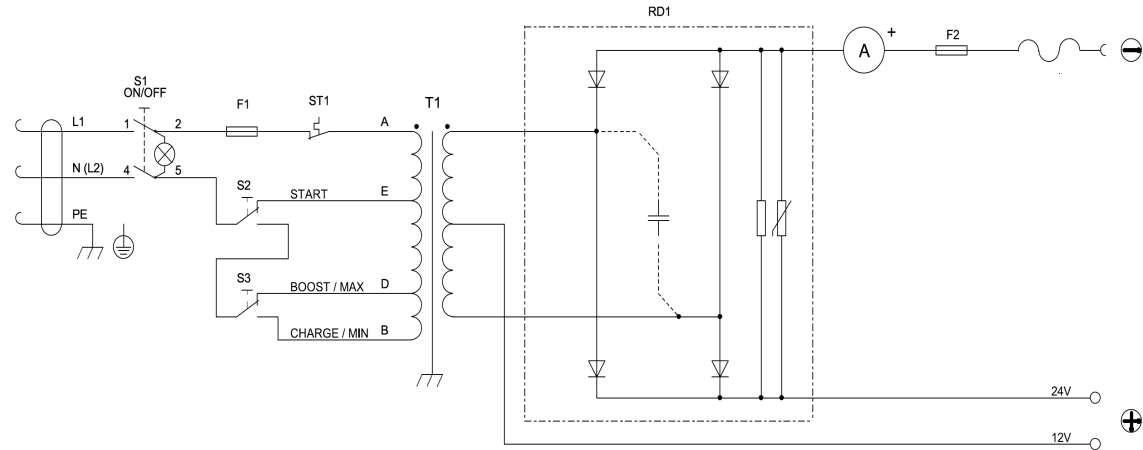

ITEM	PART NO	DESCRIPTION
1	120.121021	Thermostat
2	120/122400	Switch, White Rocker
3	120/122477	Switch, Green Rocker
4	120/123569	Cable 6Mmq 2M & Work Clamp
5	120.123581	Cable 6Mmq 2M & Positive Clamp
6	MC3CX1.5	Mains Cable Blk, 3 Core, 1.5mm2
7	120.152020	Ammeter
8	120.169561	Transformer
9	120/312053	Knob, Terminal
10	120.312408	Handle
11	120/322051	Cover, Fuse
12	120.322112	Bushing
13	120/322193	Wheel
14	120/322223	Cap, Axle
15	120.322801	Front Panel
16	120.322803	Foot
17	120.322804	Frame
18	120.362024	Clamp Holder
19	120/422961	Axle
20	120/644177	Bottom
21	120.980372	Dashboard Kit
22	120/802260	Fuse 80Amp Small Pack Of 20
23	120.980036	Fuse Holder
24	120.980300	Back Panel
25	120/990083	Pincer, Black Sleeve
26	120/990084	Pincer, Red Sleeve
27	120/990162	Terminal Complete
28	120/990163	Insulating Washers
29	120.990774	Rectifier Kit

Issue: 2
 Issue Date: 06/06/2008

WIRING DIAGRAM

NOTE: It is our policy to continually improve products and as such we reserve the right to alter data, specifications and component parts without prior notice.
IMPORTANT: No liability is accepted for incorrect use of product.
WARRANTY: Guarantee is 12 months from purchase date, proof of which will be required for any claim.
INFORMATION: For a copy of our latest catalogue and promotions call us on 01284 757525 and leave your full name and address, including postcode.