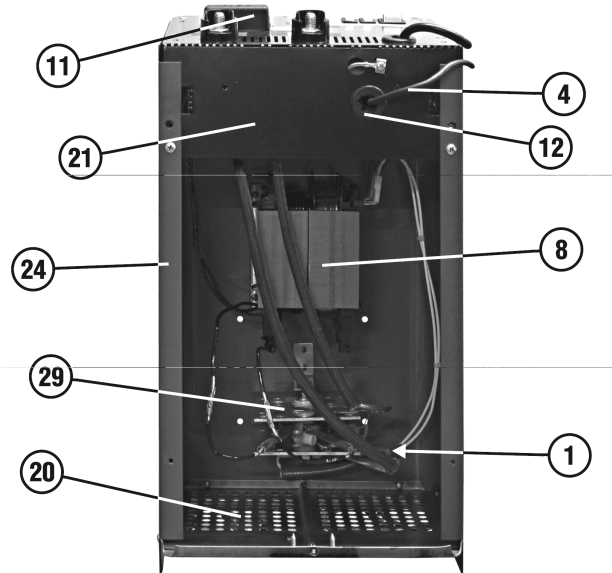

ITEM	PART NO	DESCRIPTION
1	120.121021	Thermostat
2	120/122400	Switch, White Rocker
3	120/122477	Switch, Green Rocker
4	120/123569	Cable 6Mmq 2M & Work Clamp
5	120.123581	Cable 6Mmq 2M & Positive Clamp
6	MC3CX1.5	Mains Cable Blk, 3 Core, 1.5mm2
7	120.152020	Ammeter
8	120.169561	Transformer
9	120/312053	Knob, Terminal
10	120.312408	Handle
11	120/322051	Cover, Fuse
12	120.322112	Bushing
13	120/322193	Wheel
14	120/322223	Cap, Axle
15	120.322801	Front Panel
16	120.322803	Foot
17	120.322804	Frame
18	120.362024	Clamp Holder
19	120/422961	Axle
20	120/644177	Bottom
21	120.980372	Dashboard Kit
22	120/802260	Fuse 80Amp Small Pack Of 20
23	120.980036	Fuse Holder
24	120.980300	Back Panel
25	120/990083	Pincer, Black Sleeve
26	120/990084	Pincer, Red Sleeve
27	120/990162	Terminal Complete
28	120/990163	Insulating Washers
29	120.990774	Rectifier Kit