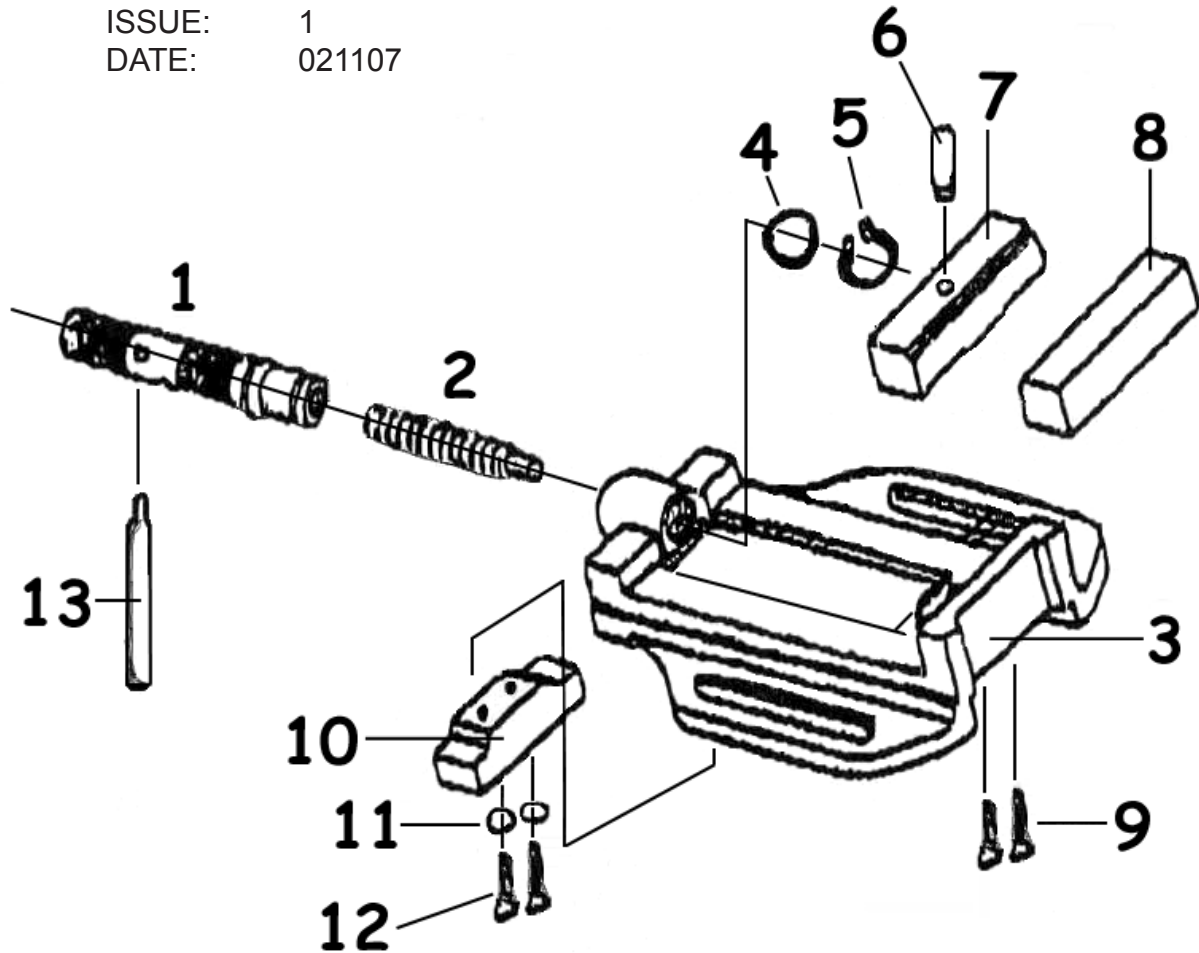

ISSUE: 1
DATE: 021107

PARTS FOR 100DV.V3

ITEM	PART NO	DESCRIPTION
1	100DV.V3-01	SCREW PIPE COUPLING
2	100DV.V3-02	LEAD SCREW
3	100DV.V3-03	BODY
4	100DV.V3-04	SPRING/GUARD RING
5	100DV.V3-05	C- RING
6	100DV.V3-06	PIN
7	100DV.V3-07	MOVABLE JAW
8	100DV.V3-08	JAW PLATE
9	100DV.V3-09	HEXAGON HEAD BOLT
10	100DV.V3-10	BOTTOM PLATE
11	100DV.V3-11	SPRING WASHER
12	100DV.V3-12	FLAT HEAD SCREW
13	100DV.V3-13	HANDLE

PARTS FOR 120DV.V3

ITEM	PART NO	DESCRIPTION
1	120DV.V3-01	SCREW PIPE COUPLING
2	120DV.V3-02	LEAD SCREW
3	120DV.V3-03	BODY
4	120DV.V3-04	SPRING/GUARD RING
5	120DV.V3-05	C- RING
6	120DV.V3-06	PIN
7	120DV.V3-07	MOVABLE JAW
8	120DV.V3-08	JAW PLATE
9	120DV.V3-09	HEXAGON HEAD BOLT
10	120DV.V3-10	BOTTOM PLATE
11	120DV.V3-11	SPRING WASHER
12	120DV.V3-12	FLAT HEAD SCREW
13	120DV.V3-13	HANDLE