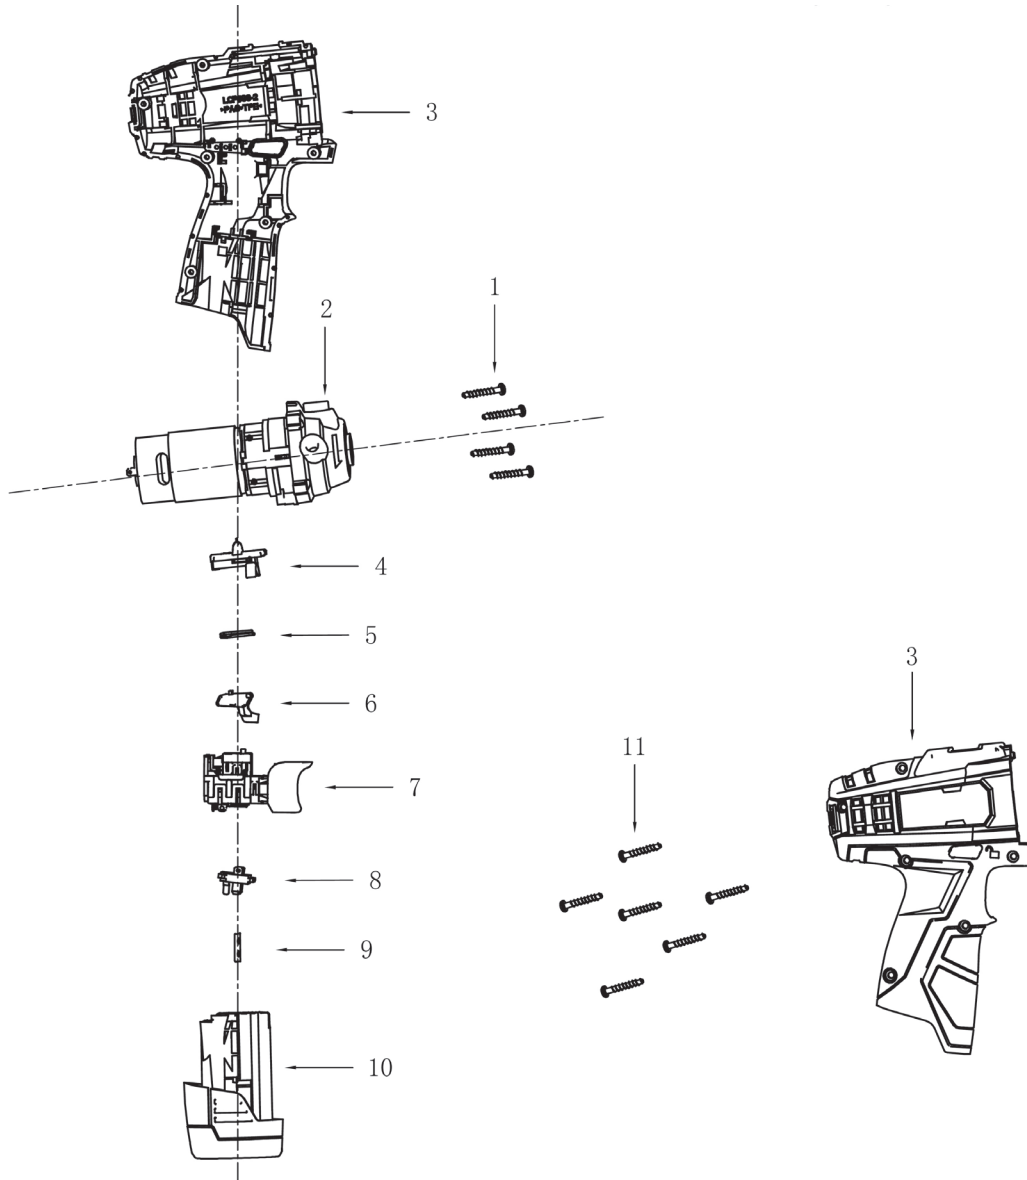

Parts Information:
Cordless Polisher Ø71mm 12V Li-ion- Body Only
Model No: CP1205

Item	Part No.	Description
1	CP1205.01	Tapping Screw
2	CP1205.02	Gearbox
3	CP1205.03	Casing Complete
4	CP1205.04	Variable Speed Control Trigger Switch
5	CP1205.05	Metal Clip
6	CP1205.06	Switch Lock Button
7	CP1205.07	Switch
8	CP1205.08	Battery Contact Plate

Item	Part No.	Description
9	CP1205.09	Buckle
10	CP1200BP	Power Tool Battery 12V 1.5Ah Li-ion for CP1200 Series (NOT SUPPLIED)
11	CP1205.12	Screw
--	CP1200MC	Battery Charger 12V Lithium-ion 1 Hour for CP1200BP (NOT SUPPLIED)
--	CP1205.13	Backing Pad (NOT SHOWN)