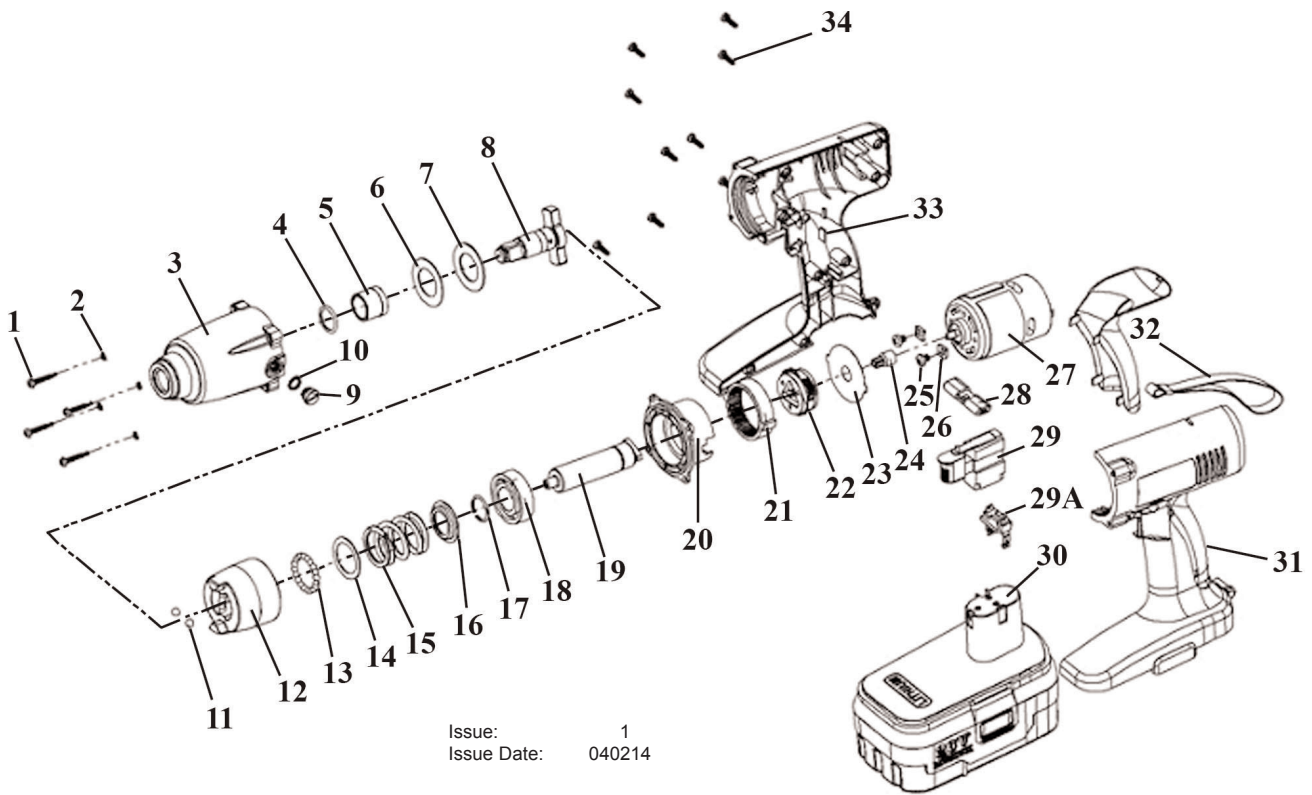

PARTS FOR:
CORDLESS LITHIUM-ION IMPACT WRENCH
26V 1/2" Sq DRIVE 335lb.ft
MODEL: CP2600

Issue: 1
 Issue Date: 040214

ITEM	PART NO	DESCRIPTION	ITEM	PART NO	DESCRIPTION
1	CP2600.01	SCREW	20	CP2600.20	GEARBOX
2	CP2600.02	SPRING WASHER	21	CP2600.21	GEAR RING
3	CP2600.03	FRONT CASING	22	CP2600.22	PLANETARY GEARS
4	CP2600.04	O-RING	23	CP2600.23	WASHER
5	CP2600.05	BEARING	24	CP2600.24	MOTOR PINION GEAR
6	CP2600.06	RUBBER WASHER	25	CP2600.25	SCREW
7	CP2600.07	SHIM	26	CP2600.26	WASHER
8	CP2600.08	FRONT IMPACT ASS'Y	27	CP2600.27	MOTOR ASS'Y
9	CP2600.09	SCREW	28	CP2600.28	FORWARD/REVERSE ROD
10	CP2600.10	O-RING	29	CP2600.29	SWITCH
11	CP2600.11	STEEL BALL	29A	CP2600.29A	ELECTRODE SLICE
12	CP2600.12	REAR IMPACT BLOCK	30	CP2600BP	LITHIUM-ION 26V 3AH BATTERY
13	CP2600.13	STEEL BALL	31	CP2600.31	MAIN CASING (LEFT SIDE)
14	CP2600.14	GASKET	32	CP2600.32	BELT
15	CP2600.15	SPRING	33	CP2600.33	MAIN CASING (RIGHT SIDE)
16	CP2600.16	GASKET	34	CP2600.34	SCREW
17	CP2600.17	BAFFLE CLIP	35	CP2600.35	BLOW MOULD CASE
18	CP2600.18	BEARING	36	CP2600.36	BATTERY CHARGER
19	CP2600.19	SHAFT	37	CP2600.37	SIDE HANDLE