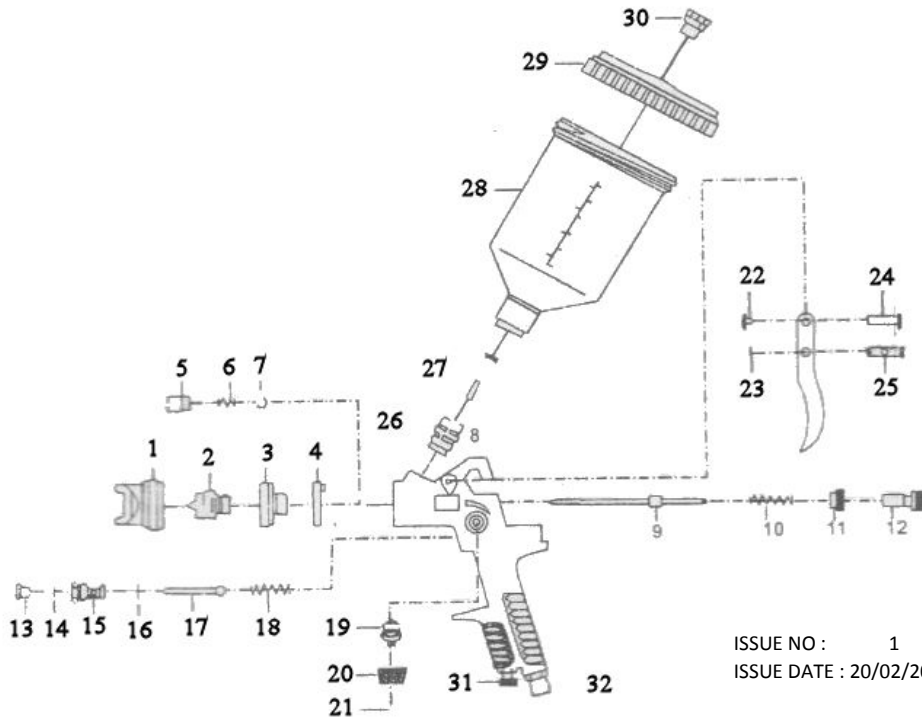

PARTS FOR :
SPRAY GUN TOUCH-UP GRAVITY
FEED 1.0mm SET-UP
MODELS: S631

ISSUE NO : 1
 ISSUE DATE : 20/02/2017

ITEM	PART NO	DESCRIPTION	ITEM	PART NO	DESCRIPTION
1	S631.01	AIR NOZZLE (c/w BRASS CAP) 1.0mm	15	S631.15	AIR SWITCH VALVE
2	S631.02	FLUID NOZZLE 1.0mm	16	S631.16	PISTON RING
3	S631.03	PISTON RING	17	S631.17	AIR PISTON COMPLETE
4	S631.04	O-RING	18	S631.18	SPRING FOR AIR PISTON
5	S631.05	COMPRESSION SCREW	19	S631.19	SPINDLE COMPLETE
6	S631.06	SEAL FOR AIR PISTON	20	S631.20	CONTROL KNOB
7	S631.07	STEEL BALL	21	S631.21	SCREW FOR SPINDLE
8	S631.08	GUN BODY	22	S631.22	AIR ADJUSTMENT VALVE ASS'Y
9	S631.09	FLUID NEEDLE 1.0mm	23	S631.23	RETAINER
10	S631.10	SPRING FOR NEEDLE	24	S631.24	TRIGGER PIN
11	S631.11	SCREW NUT	25	S631.25	HINGE PIN
12	S631.12	FLUID CONTROL NUT	26-30	S631.26-30	CONTAINER ASS'Y
13	S631.13	AIR PACKING	--	S631-SET0.8	SET-UP 0.8mm
14	S631.14	PACKING FOR AIR PISTON	--	S631-SET1.0	SET-UP 1.0mm