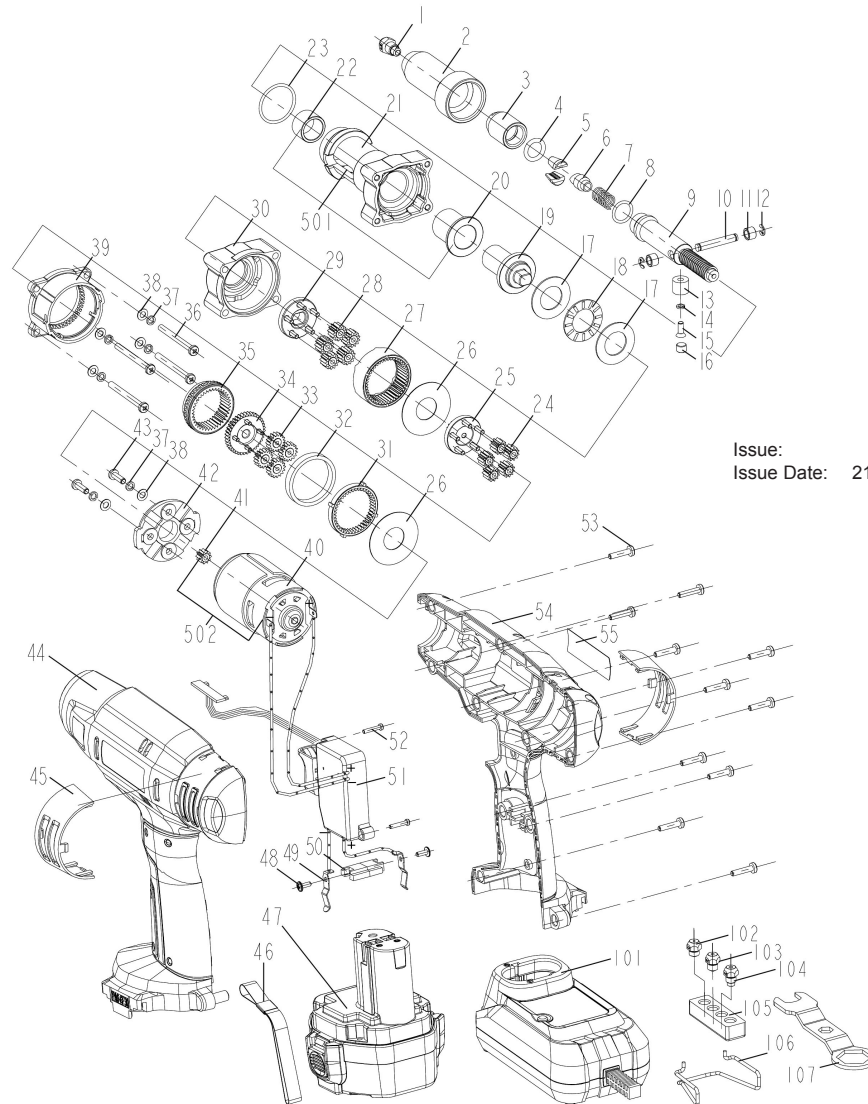

**PARTS FOR:  
CORDLESS RIVETER 14.4V 1.8Ah 1hr CHARGER  
MODEL: CP312**

Issue: 2  
Issue Date: 211014

ITEM	PART NO	DESCRIPTION	ITEM	PART NO	DESCRIPTION	ITEM	PART NO	DESCRIPTION
1	CP312.01	NOSEPIECE 4.8mm	23	CP312.23	O-RING	45	CP312.45	COVER, BACK
2	CP312.02	FRAME HEAD	24	CP312.24	PLANETARY GEAR (A)	46	CP312.46	STRAP
3	CP312.03	JAW CASE HEAD	25	CP312.25	PLANET CARRIER (A)	47	CP312BP	CORDLESS POWER TOOL BATTERY 14.4V
4	CP312.04	O-RING	26	CP312.26	WASHER	48	CP312.48	SCREW
5	CP312.05	JAW	27	CP312.27	GEAR RING	49	CP312.49	TERMINAL BLOCK
6	CP312.06	JAW PUSHER	28	CP312.28	PLANETARY GEAR (B)	50	CP312.50	CONNECTOR BLOCK
7	CP312.07	SPRING	29	CP312.29	PLANET CARRIER (B)	51	CP312.51	CONTROL UNIT (c/w SWITCH)
8	CP312.08	O-RING	30	CP312.30	GEAR HOUSING	52	CP312.52	SCREW
9	CP312.09	THREADED SHAFT	31	CP312.31	GEAR RING	53	CP312.53	SCREW
10	CP312.10	GUIDE PIN	32	CP312.32	LOCATING RING	54	CP312.54	HOUSING, RIGHT
11	CP312.11	GUIDE BUSH	33	CP312.33	PLANETARY GEAR (C)	55	CP312.55	NAMEPLATE
12	CP312.12	CIRCLIP FOR SHAFT	34	CP312.34	PLANET CARRIER (C)	101	CP312.C	CHARGER
13	CP312.13	MAGNET HOLDER	35	CP312.35	PLANETETARY GEAR (D)	102	CP312.102	NOSEPIECE 2.4mm
14	CP312.14	SPRING WASHER	36	CP312.36	SCREW	103	CP312.103	NOSEPIECE 3.2mm
15	CP312.15	SCREW	37	CP312.37	SPRING WASHER	104	CP312.104	NOSEPIECE 4.0mm
16	CP312.16	MAGNET	38	CP312.38	WASHER	105	CP312.105	NOSEPIECE HOLDER
17	CP312.17	WASHER	39	CP312.39	REAR GEAR HOUSING	106	CP312.106	HOOK
18	CP312.18	THRUST BEARING	40	CP312.40	MOTOR	107	CP312.107	WRENCH
19	CP312.19	THRUST BUSH	41	CP312.41	MOTOR GEAR	501	CP312.501	BEARING SUPPORT ASSY
20	CP312.20	BUSH	42	CP312.42	ADAPTOR PLATE	502	CP312.502	MOTOR WITH GEAR
21	CP312.21	BEARING SUPPORT	43	CP312.43	SCREW			
22	CP312.22	BUSH	44	CP312.44	HOUSING, LEFT			