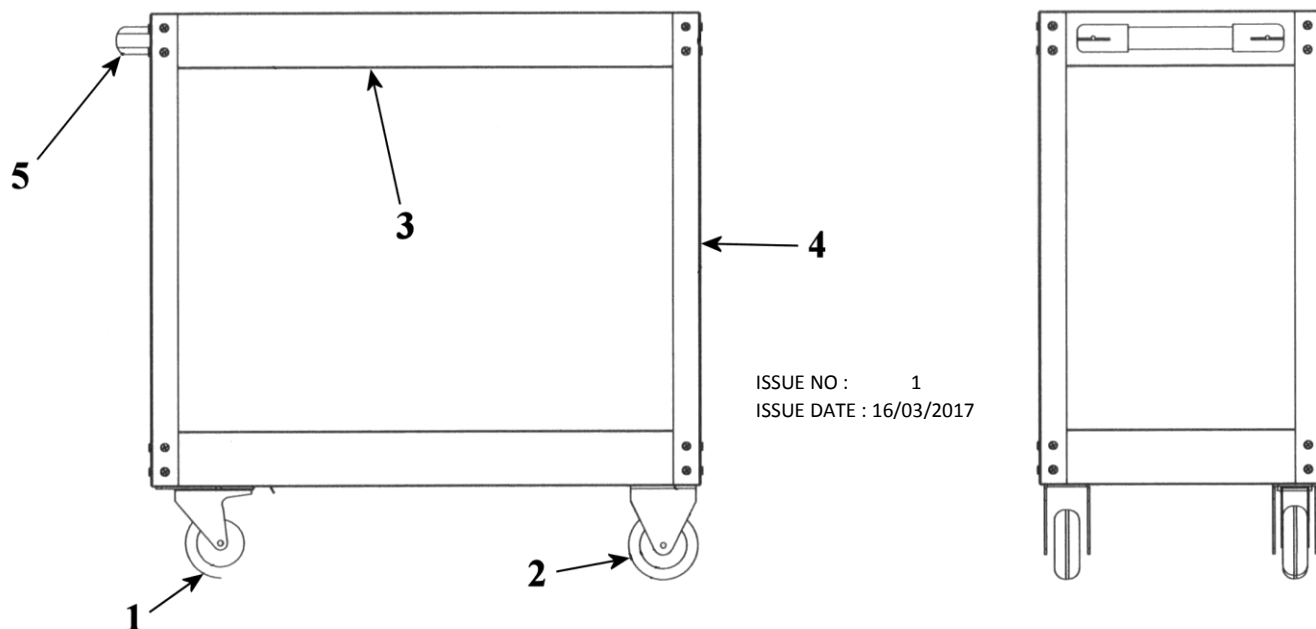

PARTS FOR :
WORKSHOP TROLLEY 2-LEVEL
HEAVY-DUTY – HI-VIS
MODELS: CX109HV

ITEM	PART NO	DESCRIPTION
1	CX110HV.01	HEAVY-DUTY 'PU' CASTOR 4" (WITH BRAKE)
2	CX110HV.02	HEAVY-DUTY 'PU' CASTOR 4"
3	CX110HV.03	SHELF (785x405x80mm)
4	CX110HV.04	UPRIGHT
5	CX110HV.05	SIDE HANDLE
--	CX109HV.FX	FIXING KIT (SCREWS/NUTS/WASHERS)