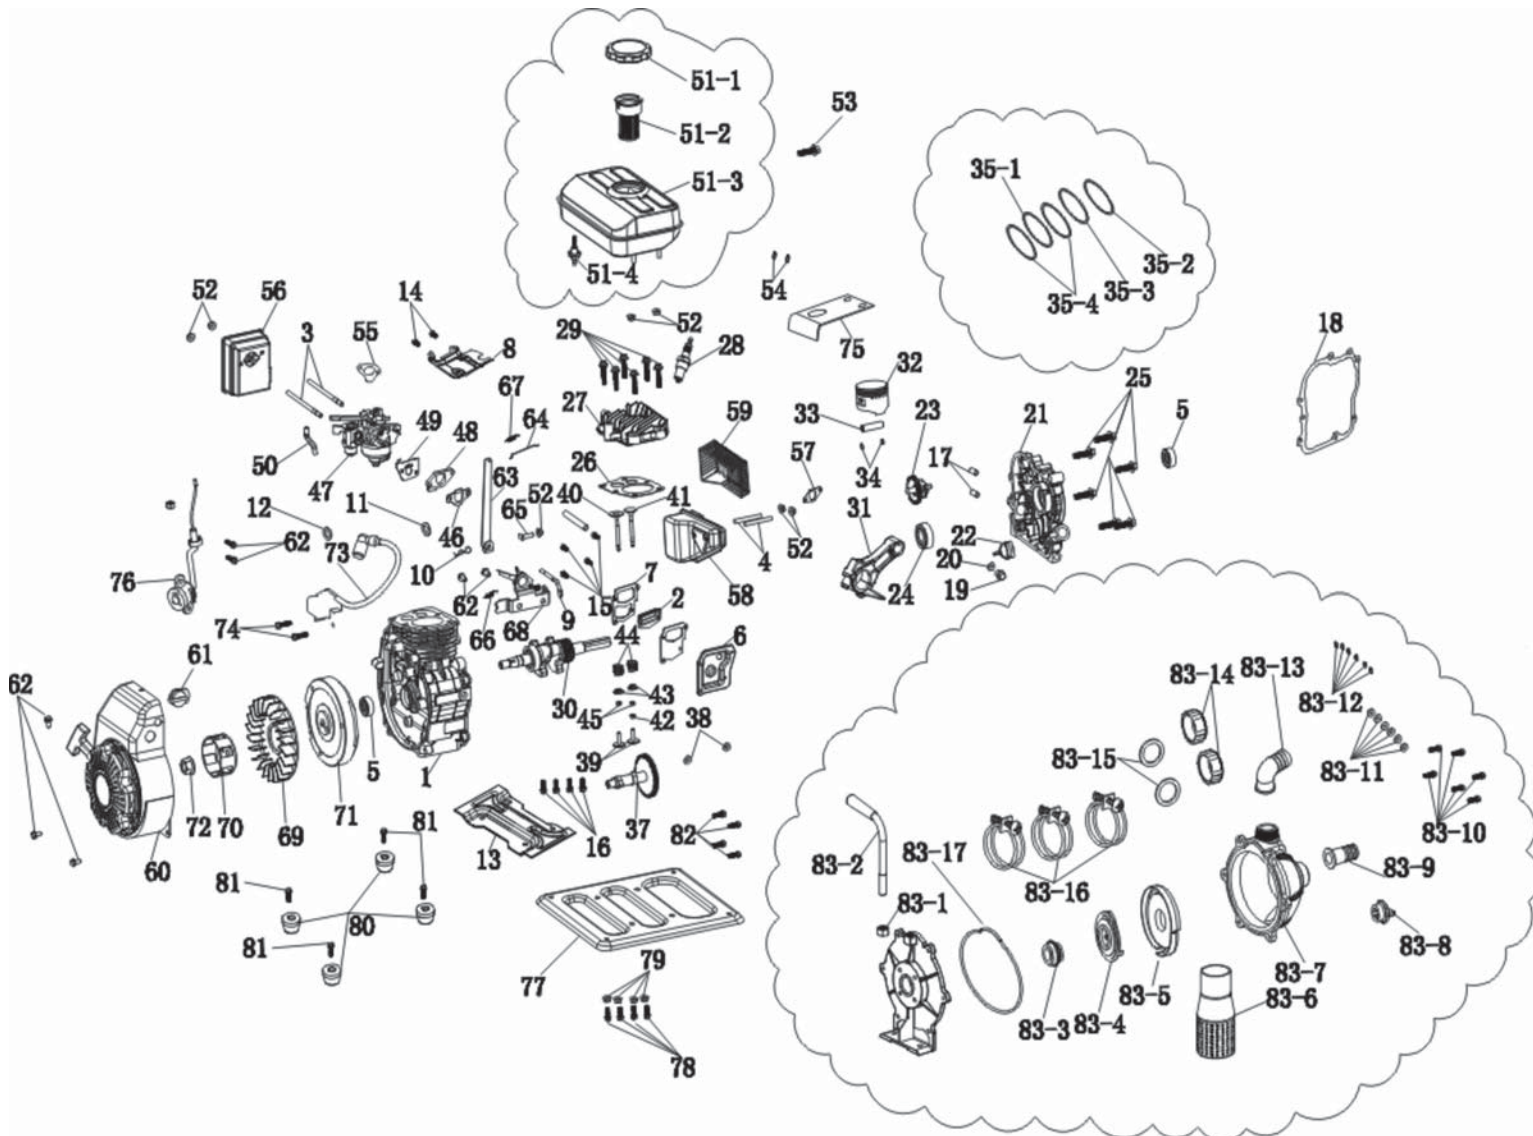

SPARE PARTS LISTING SHEET FOR

2.5HP Petrol Water Pump

Stock No.87680

Part No.PWP27

KEY No.	PART No.	STOCK No.	DESCRIPTION
66	Y-PWP27-66	16002	Back spring
67	Y-PWP27-67	16003	Governor assistant spring
68	Y-PWP27-68	16004	Governor mount
69	Y-PWP27-69	16005	Flywheel fan
70	Y-PWP27-70	16007	Starting cup
71	Y-PWP27-71	16008	Flywheel
72	Y-PWP27-72	16010	Nut
73	Y-PWP27-73	16011	Ignition coil
74	Y-PWP27-74	16012	Bolt
75	Y-PWP27-75	16013	Shield
76	Y-PWP27-76	16014	Oil alarm
77	Y-PWP27-77	16015	Block
78	Y-PWP27-78	16016	Bolt
79	Y-PWP27-79	16018	Nut
80	Y-PWP27-80	16019	Damping feet
81	Y-PWP27-81	16020	Bolt
82	Y-PWP27-82	16021	Bolt

KEY No.	PART No.	STOCK No.	DESCRIPTION
83-1	Y-PWP27-83-1	16022	Handle nut
83-2	Y-PWP27-83-2	16023	Handle
83-3	Y-PWP27-83-3	16024	Seal
83-4	Y-PWP27-83-4	16025	Impeller
83-5	Y-PWP27-83-5	16026	Impeller cover
83-6	Y-PWP27-83-6	16027	Foot valve
83-7	Y-PWP27-83-7	16028	Pump housing
83-8	Y-PWP27-83-8	16029	Drain plug
83-9	Y-PWP27-83-9	16030	Connector a
83-10	Y-PWP27-83-10	16031	Bolt
83-11	Y-PWP27-83-11	16032	Gasket dia 6
83-12	Y-PWP27-83-12	16033	Gasket dia 6
83-13	Y-PWP27-83-13	16034	Connector b
83-14	Y-PWP27-83-14	16035	Nut
83-15	Y-PWP27-83-15	16036	Gasket
83-16	Y-PWP27-83-16	16037	Clamp
83-17	Y-PWP27-83-17	16038	Seal

SPARE PARTS DRAWING SHEET FOR

2.5HP Petrol Water Pump

Stock No.87680

Part No.PWP27

Helpline: (023) 8049 4344. **Sales Desk:** (023) 8049 4333. **General Enquiries:** (023) 8026 6355.

DRAPER TOOLS LTD, HURSLEY ROAD, CHANDLER'S FORD, EASTLEIGH, HANTS. SO53 1YF. U.K website: drapertools.com e-mail: sales@drapertools.com