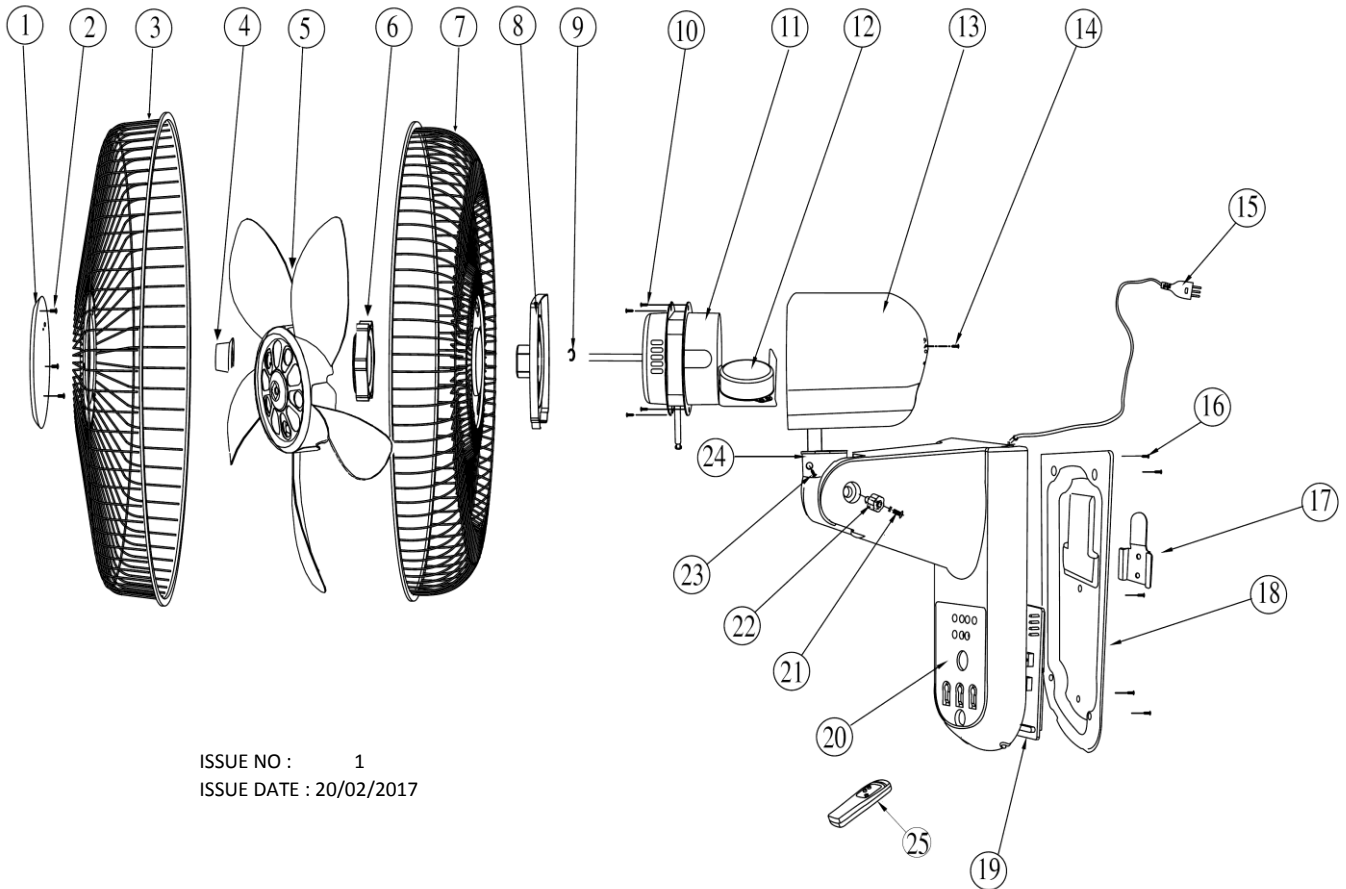

**PARTS FOR :**  
**WALL FAN 3-SPEED 18" WITH**  
**REMOTE CONTROL 230V**  
**MODELS: SWF18WR**

ISSUE NO : 1  
 ISSUE DATE : 20/02/2017

ITEM	PART NO	DESCRIPTION	ITEM	PART NO	DESCRIPTION
1	SWF18WR.01	BRAND PLATE	14	SWF18WR.14	SCREW
2	SWF18WR.02	SCREW	15	SWF18WR.15	POWER CORD
3	SWF18WR.03	FRONT GRILL 18"	16	SWF18WR.16	SCREW
4	SWF18WR.04	SPINNER FOR BLADE	17	SWF18WR.17	WALL BRACKET HOOK
5	SWF18WR.05	BLADE 18"	18	SWF18WR.18	BASE COVER
6	SWF18WR.06	NUT FOR REAR GRILL	19	SWF18WR.19	IC PANEL
7	SWF18WR.07	REAR GRILL 18"	20	SWF18WR.20	FRONT SWITCH BOX
8	SWF18WR.08	FRONT MOTOR COVER	21	SWF18WR.21	SCREW
9	SWF18WR.09	SHAFT CLIP	22	SWF18WR.22	NUT
10	SWF18WR.10	SCREW	23	SWF18WR.23	SCREW
11	SWF18WR.11	MOTOR	24	SWF18WR.24	BASE
12	SWF18WR.12	SYNCHRONOUS MOTOR	25	SWF18WR.25	REMOTE CONTROLLER
13	SWF18WR.13	REAR MOTOR COVER			