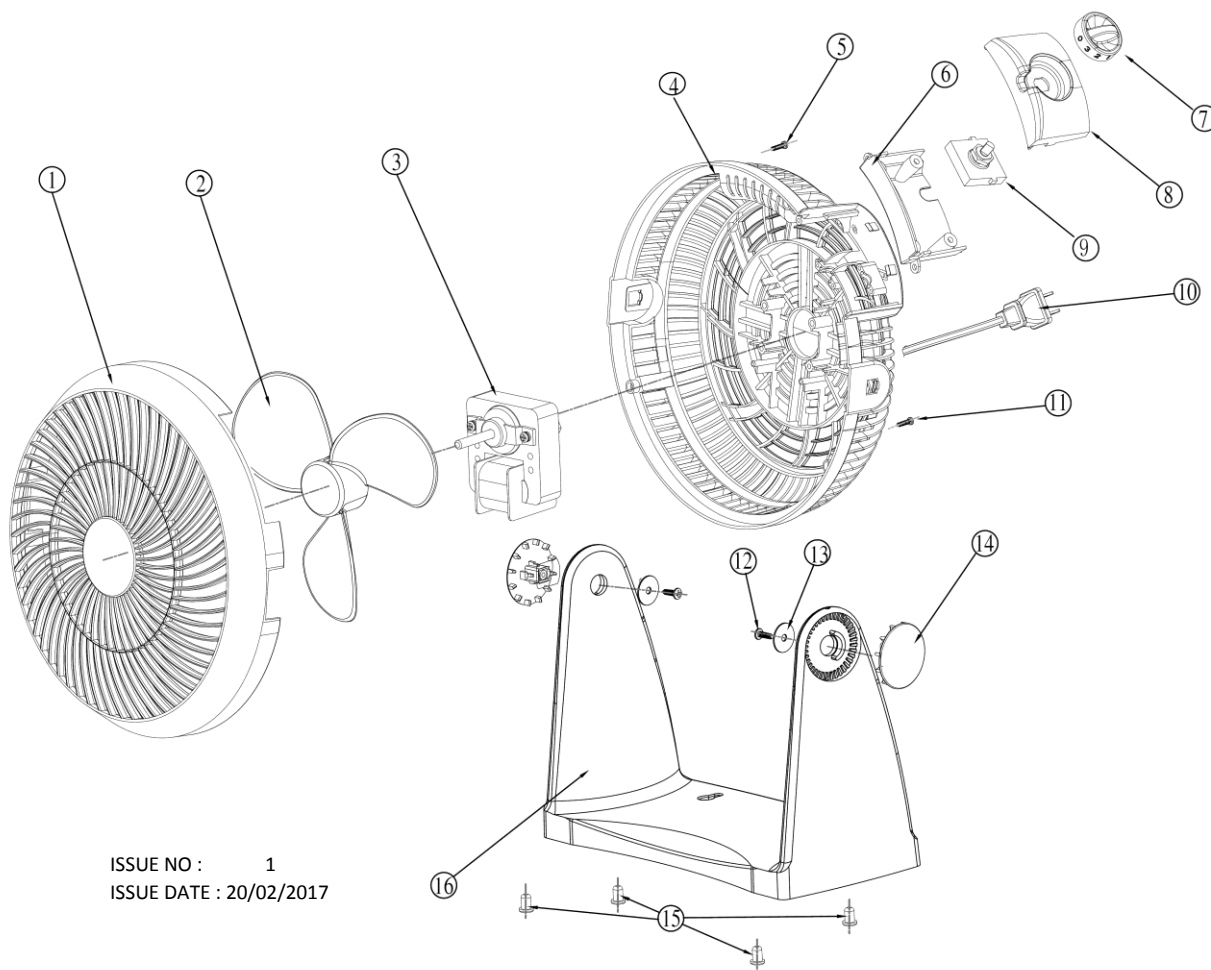

PARTS FOR :
DESK/FLOOR FAN 3-SPEED 8" 230V
MODELS: SFF08

ISSUE NO : 1
ISSUE DATE : 20/02/2017

| ITEM | PART NO | DESCRIPTION | ITEM | PART NO | DESCRIPTION |
|------|----------|---------------|------|----------|--------------------|
| 1 | SFF08.01 | FRONT BODY | 9 | SFF08.09 | SWITCH |
| 2 | SFF08.02 | BLADE | 10 | SFF08.10 | WIRE & PLUG |
| 3 | SFF08.03 | MOTOR | 11 | SFF08.11 | SCREW |
| 4 | SFF08.04 | BACK BODY | 12 | SFF08.12 | SCREW |
| 5 | SFF08.05 | SCREW | 13 | SFF08.13 | WASHER |
| 6 | SFF08.06 | SWITCH HOLDER | 14 | SFF08.14 | SIDE COVER BRACKET |
| 7 | SFF08.07 | ROTARY KNOB | 15 | SFF08.15 | RUBBER STOPPER |
| 8 | SFF08.08 | SWITCH COVER | 16 | SFF08.16 | BASE |