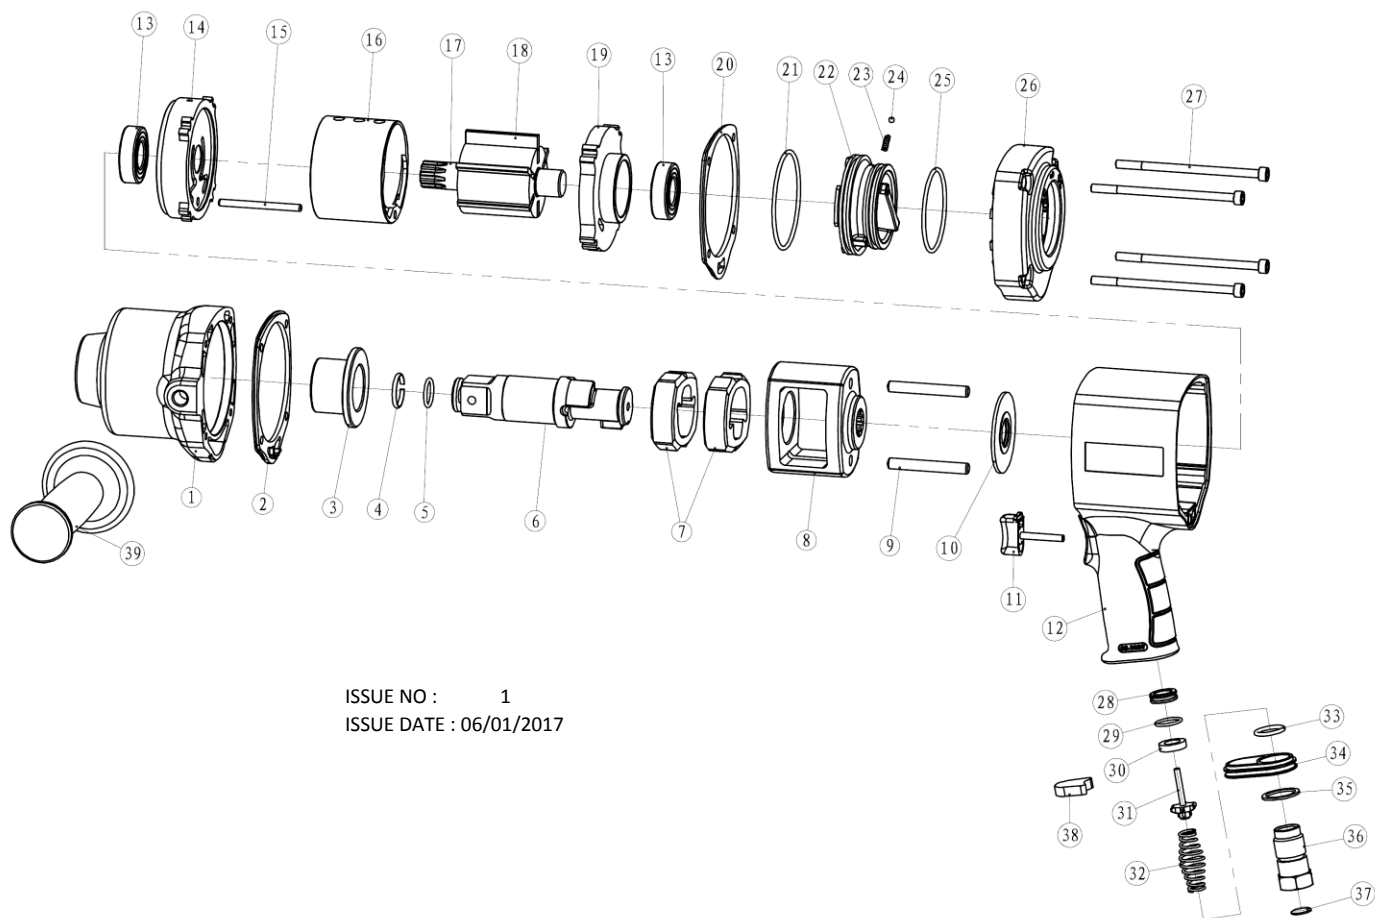

**PARTS FOR :**  
**AIR IMPACT WRENCH 1" Sq Dr TWIN HAMMER**  
**MODELS: GSA6005**

ISSUE NO : 1  
 ISSUE DATE : 06/01/2017

ITEM	PART NO	DESCRIPTION	ITEM	PART NO	DESCRIPTION
1	GSA6005.01	HAMMER CASE & ANVIL BUSHING (inc 3)	23	GSA6005.23	SPRING
2	GSA6005.02	RUBBER GASKET	24	GSA6005.24	STEEL BALL
4	GSA6005.04	CIRCLIP	25	GSA6005.25	O-RING
5	GSA6005.05	O-RING	26	GSA6005.26	REAR COVER
6	GSA6005.06	ANVIL	27	GSA6005.27	FASTENING SCREW
7	GSA6005.07	HAMMER	28	GSA6005.28	INLET GASKET
8	GSA6005.08	HAMMER CAGE	29	GSA6005.29	O-RING
9	GSA6005.09	HAMMER PIN	30	GSA6005.30	RUBBER SEAL
10	GSA6005.10	GASKET	31	GSA6005.31	INLET VALVE
11	GSA6005.11	TRIGGER	32	GSA6005.32	INLET SPRING
13	GSA6005.13	BEARING	33	GSA6005.33	O-RING
14	GSA6005.14	FRONT END PLATE	34	GSA6005.34	PLASTIC COVER
15	GSA6005.15	PIN	35	GSA6005.35	GASKET
16	GSA6005.16	CYLINDER	36	GSA6005.36	AIR INLET
18	GSA6005.18	ROTOR VANE	37	GSA6005.37	AIR INLET SCREEN
19	GSA6005.19	REAR END PLATE	38	GSA6005.38	MUFFLER
20	GSA6005.20	RUBBER GASKET	39	GSA6005.39	SIDE HANDLE
21	GSA6005.21	O-RING	--	GSA6005.11A	HANDLE ASS'Y (inc 11, 12, 28, 38)
22	GSA6005.22	TIMING BUTTON	--	GSA6005.17A	ROTOR ASS'Y (inc 17, 18, 19)