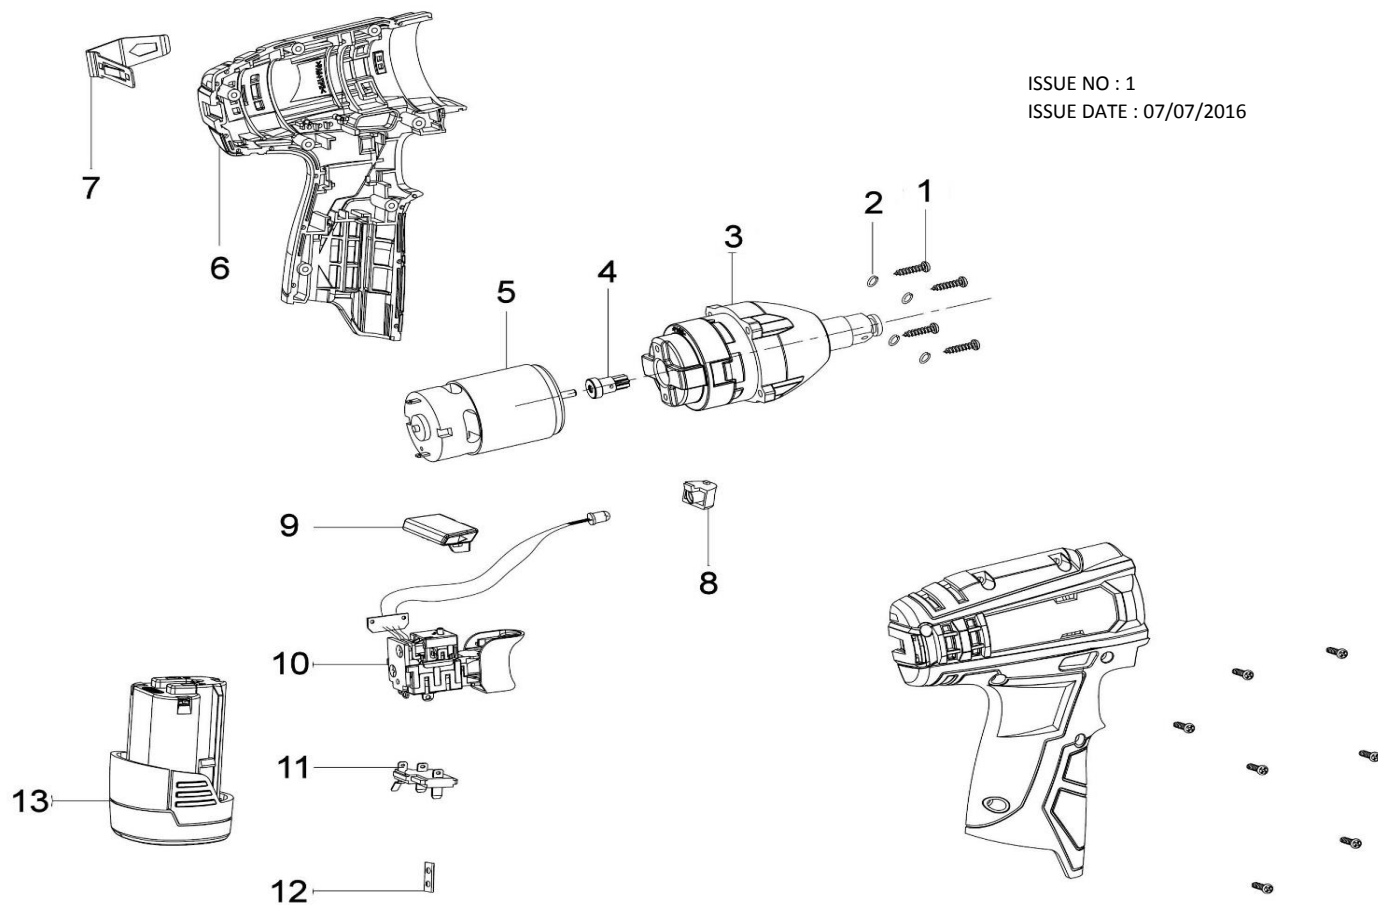

PARTS FOR :
IMPACT WRENCH 12v 3/8" DRIVE 80Nm-BODY ONLY
MODELS: CP1204

ISSUE NO : 1
ISSUE DATE : 07/07/2016

ITEM PART NO DESCRIPTION

- 1 CP1204.01 CASING SCREW
- 2 CP1204.02 SPRING WASHER
- 3 CP1204.03 GEARBOX
- 4 CP1204.04 MOTOR GEAR
- 5 CP1204.05 MOTOR
- 6 CP1204.06 CASING ASS'Y
- 7 CP1204.07 BELT CLIP
- 8 CP1204.08 LED COVER
- 9 CP1204.09 FORWARD/REVERSE ROD
- 10 CP1204.10 SWITCH ASS'Y
- 11 CP1204.11 BATTERY CONNECTOR ASS'Y
- 12 CP1204.12 BATTERY CONNECTION CLIP
- 13 CP1200BP C/LESS POWER TOOL BATTERY 12V LI-ION
- 14 CP1200MC LI-ION BATTERY CHARGER 12V 1 HOUR (**NOT SHOWN**)
- 15 CP1200CB CANVAS BAG FOR CP1200 SERIES (**NOT SHOWN**)