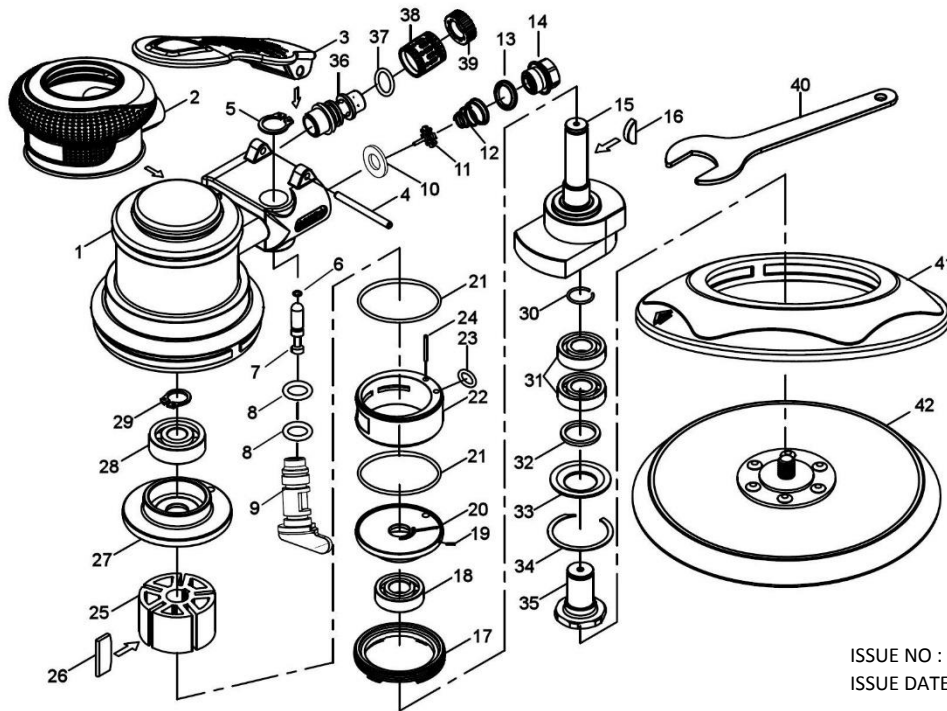

## PARTS FOR :

AIR PALM RANDOM ORBITAL SANDER NON-VACUUM Ø150mm

MODELS: **GSA04**

ISSUE NO : 1  
ISSUE DATE : 18/10/2016

ITEM	PART NO	DESCRIPTION	ITEM	PART NO	DESCRIPTION
1	GSA06.01	HOUSING	22	GSA06.22	CYLINDER
2	GSA06.02	JACKET	23	GSA06.23	O-RING
3	GSA06.03	TRIGGER	24	GSA06.24	STRAIGHT PIN
4	GSA06.04	STRAIGHT PIN	25	GSA06.25	ROTOR
5	GSA06.05	SNAP RING	26	GSA06.26	BLADE
6	GSA06.06	O-RING	27	GSA06.27	BACK CYLINDER HEAD
7	GSA06.07	PIN	28	B/6000ZZ	BEARING 6000ZZ
8	GSA06.08	O-RING	29	GSA06.29	SNAP RING
9	GSA06.09	VALVE KNOB	30	GSA06.30	E STOPPER
10	GSA06.10	SWITCH VALVE RING	31	B/6001ZZ	BEARING 6001ZZ
11	GSA06.11	SWITCH VALVE	32	GSA06.32	SEALING RING
12	GSA06.12	SPRING	33	GSA06.33	V GASKET
13	GSA06.13	EJECTOR BUSHING	34	GSA06.34	C RETAINING RING
14	GSA06.14	AIR INLET CONNECTOR	35	GSA06.35	BALANCING SHAFT
15	GSA06.15	DRIVE SHAFT	36	GSA06.36	LOCATING SLEEVE
16	GSA06.16	WOODRUFF KEY	37	GSA06.37	MUFFLE CONNECTOR
17	GSA06.17	LOCK NUT	38	GSA06.38	LOCATING PIN
18	B/6001ZZ	BEARING 6001ZZ	39	GSA06.39	VACUUM ADAPTER
19	GSA06.19	STRAIGHT PIN	40	GSA06.40	WRENCH
20	GSA06.20	FRONT CYLINDER HEAD	41	GSA06.41	DUST COLLECTING HOOD
21	GSA06.21	O-RING	42	GSA06.42	6" PAD