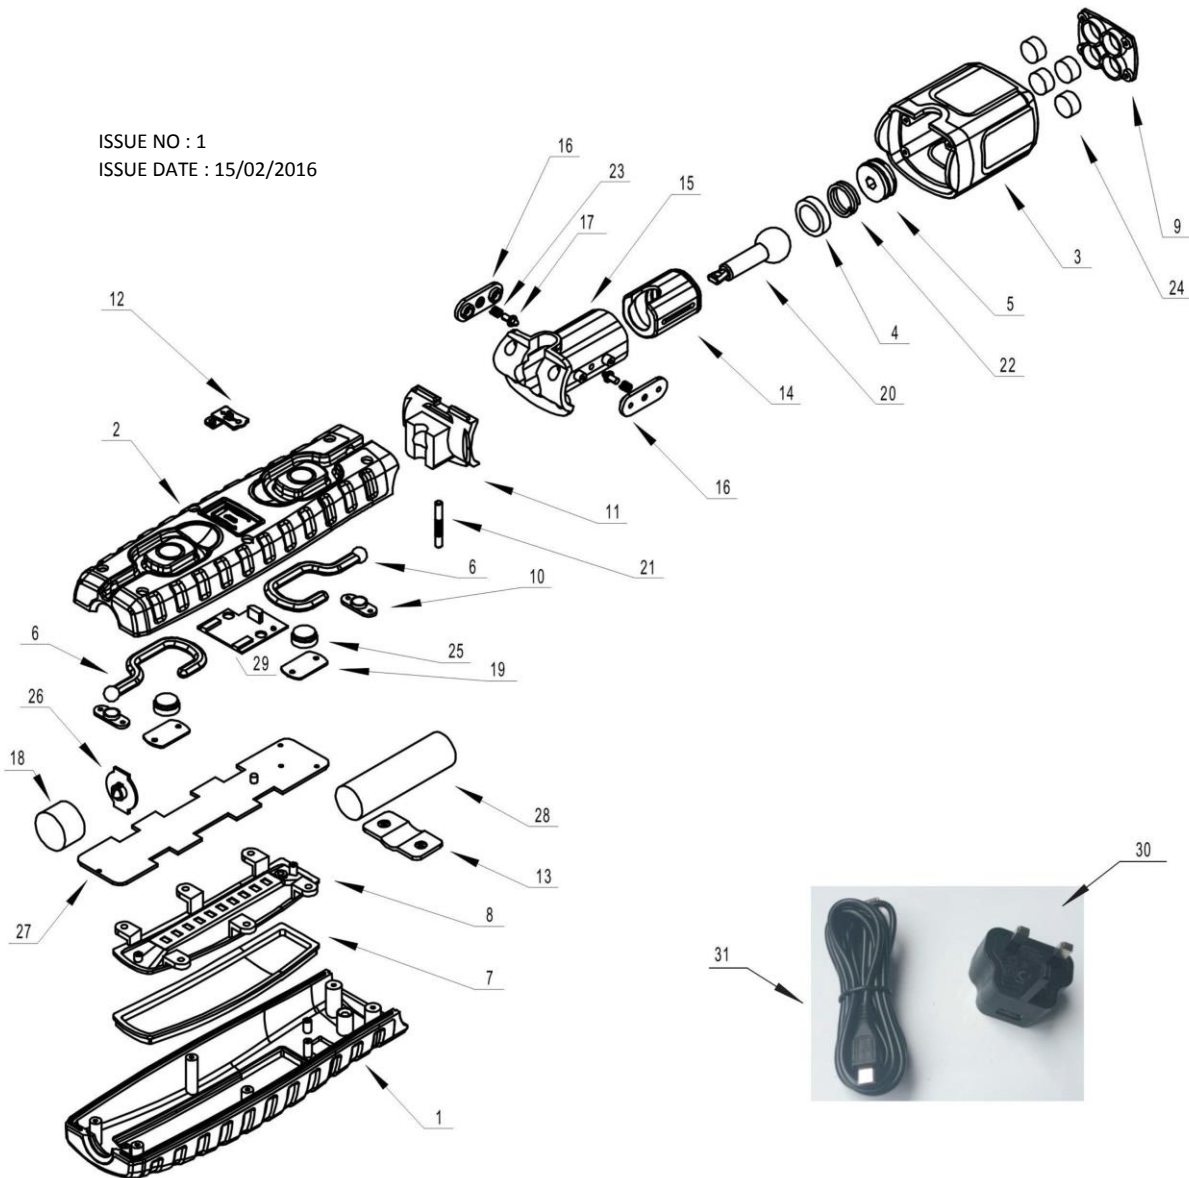

PARTS FOR :
RECHARGEABLE 360° INSPECTION LAMP 10 SMD LED +
3W LED GREEN LITHIUM-ION
MODELS: LED360G.V2

ISSUE NO : 1
 ISSUE DATE : 15/02/2016

ITEM	PART NO	DESCRIPTION	ITEM	PART NO	DESCRIPTION
1	LED360G.V2-01	FRONT HOUSING 'GREEN'	17	LED360.V2-17	PIN
2	LED360G.V2-02	BACK HOUSING 'GREEN'	18	LED360.V2-18	HEAD LED LENS
3	LED360G.V2-03	HANDLE 'GREEN'	19	LED360.V2-19	MAGNET SUPPORT
4	LED360.V2-04	BALL SUPPORT (LOWER)	20	LED360.V2-20	ROTATING BALL
5	LED360.V2-05	BALL SUPPORT (UPPER)	21	LED360.V2-21	ROTATING BALL PIN
6	LED360.V2-06	HOOK, TOP	22	LED360.V2-22	WAVE SPRING
7	LED360.V2-07	LENS, FRONT	23	LED360.V2-23	SPRING
8	LED360.V2-08	PLASTIC REFLECTOR	24	LED360.V2-24	BOTTOM MAGNET
9	LED360.V2-09	BOTTOM COVER	25	LED360.V2-25	BACK HOUSING MAGNET
10	LED360.V2-10	HOOK SUPPORT	26	LED360.V2-26	HEAD LED PCB
11	LED360.V2-11	FIXED SUPPORT	27	LED360.V2-27	10SMD PCB
12	LED360.V2-12	CHARGING SOCKET COVER	28	LED360.V2-28	LI-ION BATTERY
13	LED360.V2-13	BATTERY SUPPORT	29	LED360.V2-29	MICRO USB CHARGING PCB
14	LED360.V2-14	ROTATING SUPPORT (UPPER)	30	LED360.V2-30	USB MAINS CHARGER 100-240V
15	LED360.V2-15	ROTATING SUPPORT (LOWER)	31	LED360.V2-31	MICRO USB WITH 5PIN CABLE
16	LED360.V2-16	ROTATING SUPPORT			