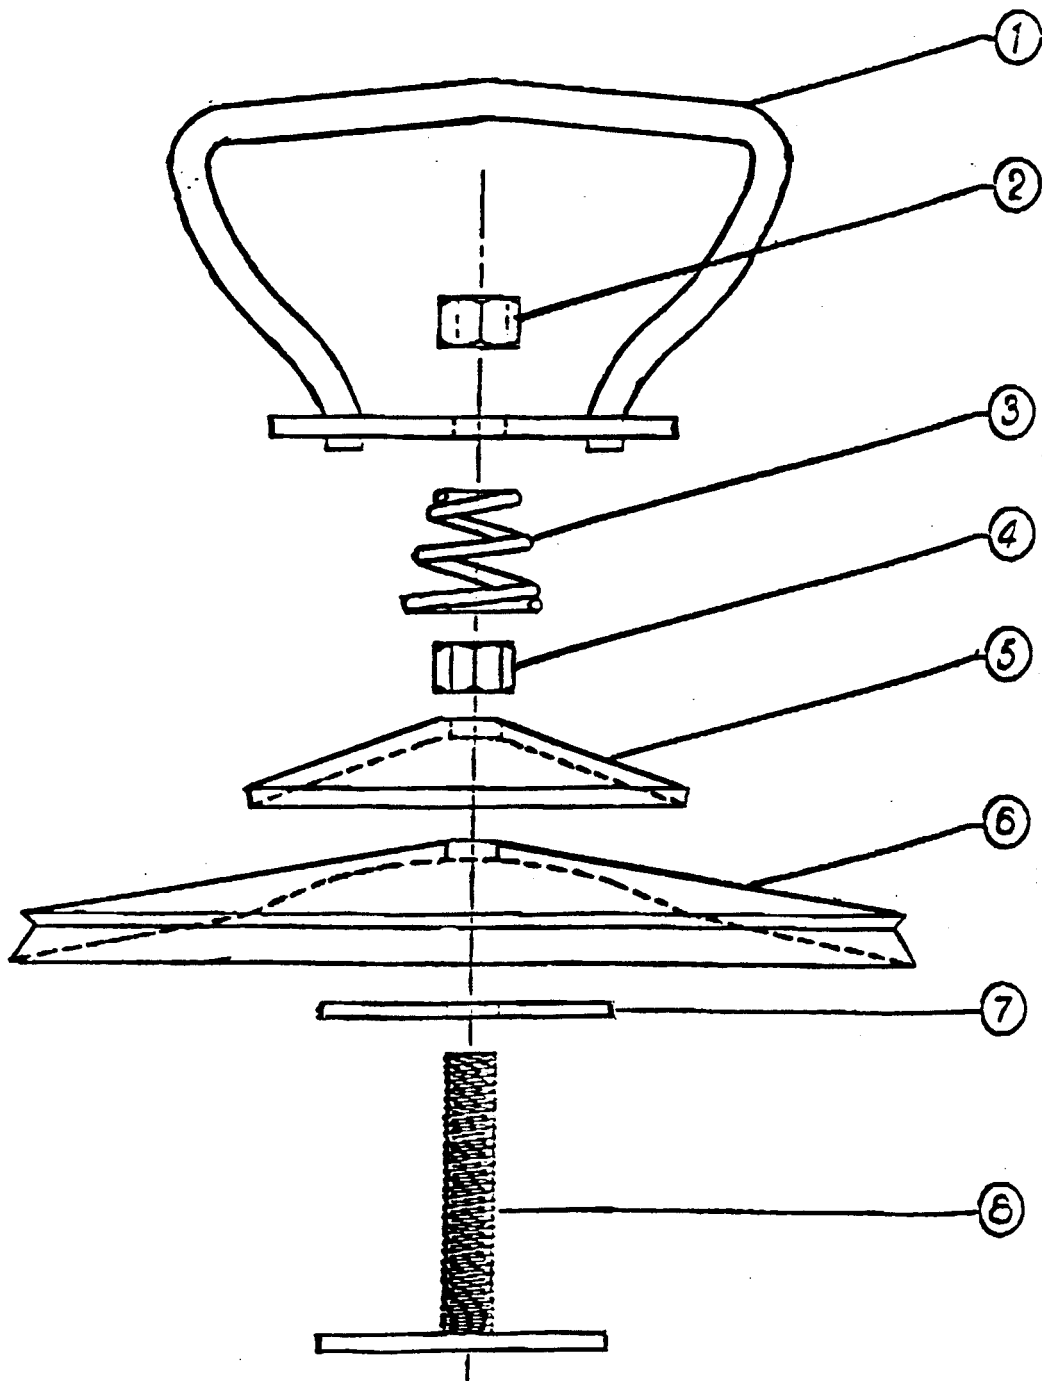

MODEL No. AK98 HEAVY DUTY SUCTION DENT PULLER

SEALEY *Quality*
MACHINERY