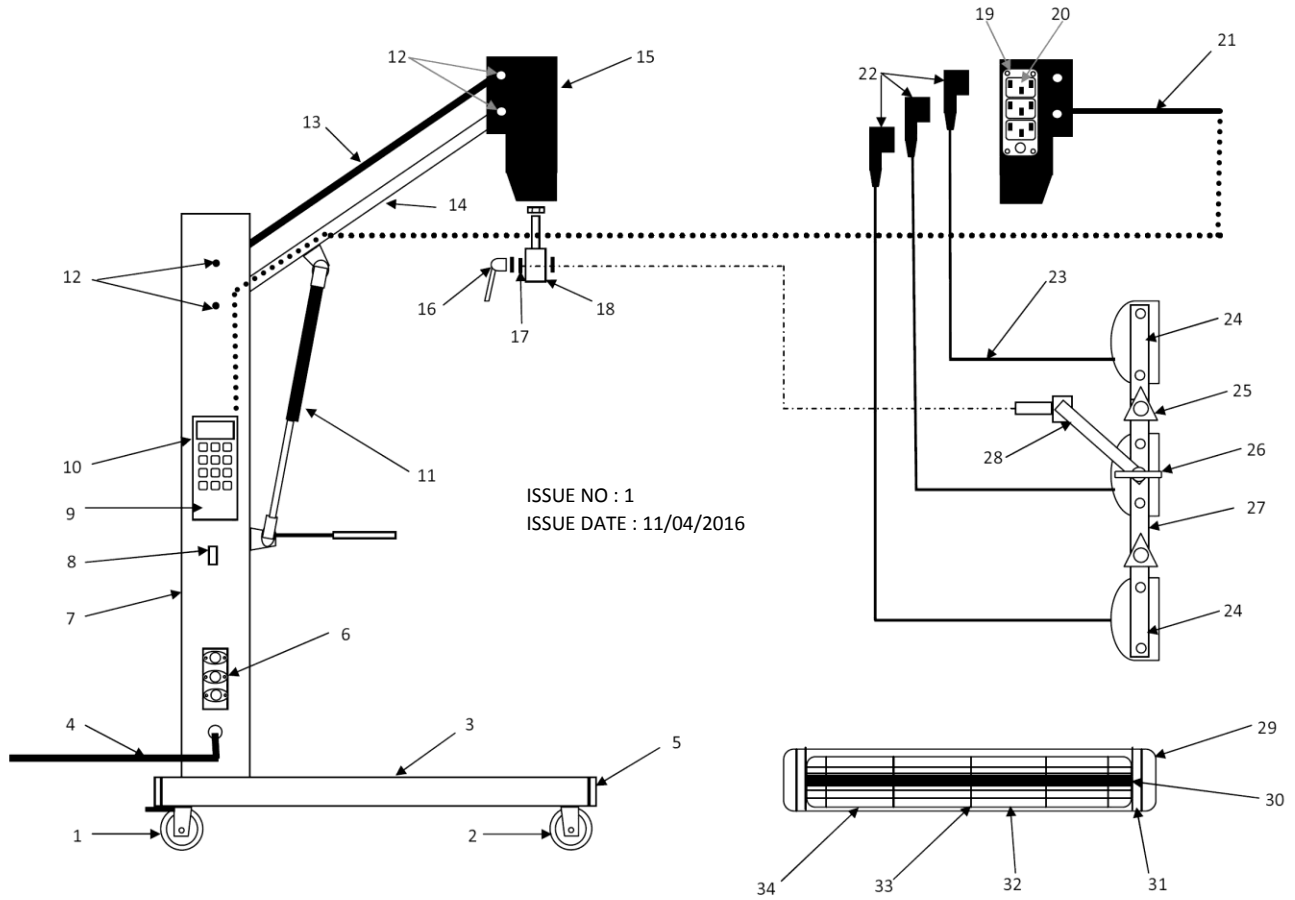

PARTS FOR :
INFRARED PANEL DRYER – SHORT WAVE 3000W/230V
MODELS: IR3000.V2

ISSUE NO : 1
 ISSUE DATE : 11/04/2016

ITEM	PART NO	DESCRIPTION	ITEM	PART NO	DESCRIPTION
1	IR3000.V2-01	WHEEL, WITH BRAKE 100x25x8mm (c/w BRACKET)	18	IR3000.V2-18	SWIVEL BLOCK
2	IR3000.V2-02	WHEEL, 100x25x8mm (c/w BRACKET)	19	IR3000.V2-19	HEAD PLATE
3	IR3000.V2-03	RED BASE	20	IR3000.V2-20	KETTLE PLUG SOCKET (SINGLE)
4	IR3000.V2-04	INPUT CABLE SET	21	IR3000.V2-21	HEAD TO UPRIGHT CABLE SET
5	IR3000.V2-05	BASE INSERT (80x40)	22	IR3000.V2-22	KETTLE PLUG
6	IR3000.V2-06	TRIAC	23	IR3000.V2-23	CASSETTE CABLE ASS'Y WITH KETTLE PLUG
7	IR3000.V2-07	MAIN UPRIGHT (RED)	24	IR3000.V2-24	OUTER STRAP FOR CASSETTES
8	IR3000.V2-08	CIRCUIT BREAKER 20A	25	IR3000.V2-25	TRIANGULAR KNOB M8x25
9	IR3000.V2-09	PCB SWITCH	26	IR3000.V2-26	T-KNOB M8x25
10	IR3000.V2-10	PCB	27	IR3000.V2-27	CENTRE STRAP
11	IR3000.V2-11	GAS STRUT ASS'Y	28	IR3000.V2-28	OVERHEAD SUPPORT BAR
12	IR3000.V2-12	NUT CAP M12	29	IR3000.V2-29	CASSETTE END CAP
13	IR3000.V2-13	TOP TIE BAR	30	INF54241037	LAMP, 204V, 1000W (RED SPADED TERMINATION)
14	IR3000.V2-14	TOP SUPPORT ARM	31	IR3000.V2-31	END REFLECTORS
15	IR3000.V2-15	HEAD BLOCK	32	IR3000.V2-32	CASSETTE GRILLE
16	IR3000.V2-16	RATCHET HANDLE	33	IR3000.V2-33	BACK REFLECTOR
17	IR3000.V2-17	M12 WASHER (3pcs)	34	IR3000.V2-34	COMPLETE SINGLE CASSETTE ASS'Y