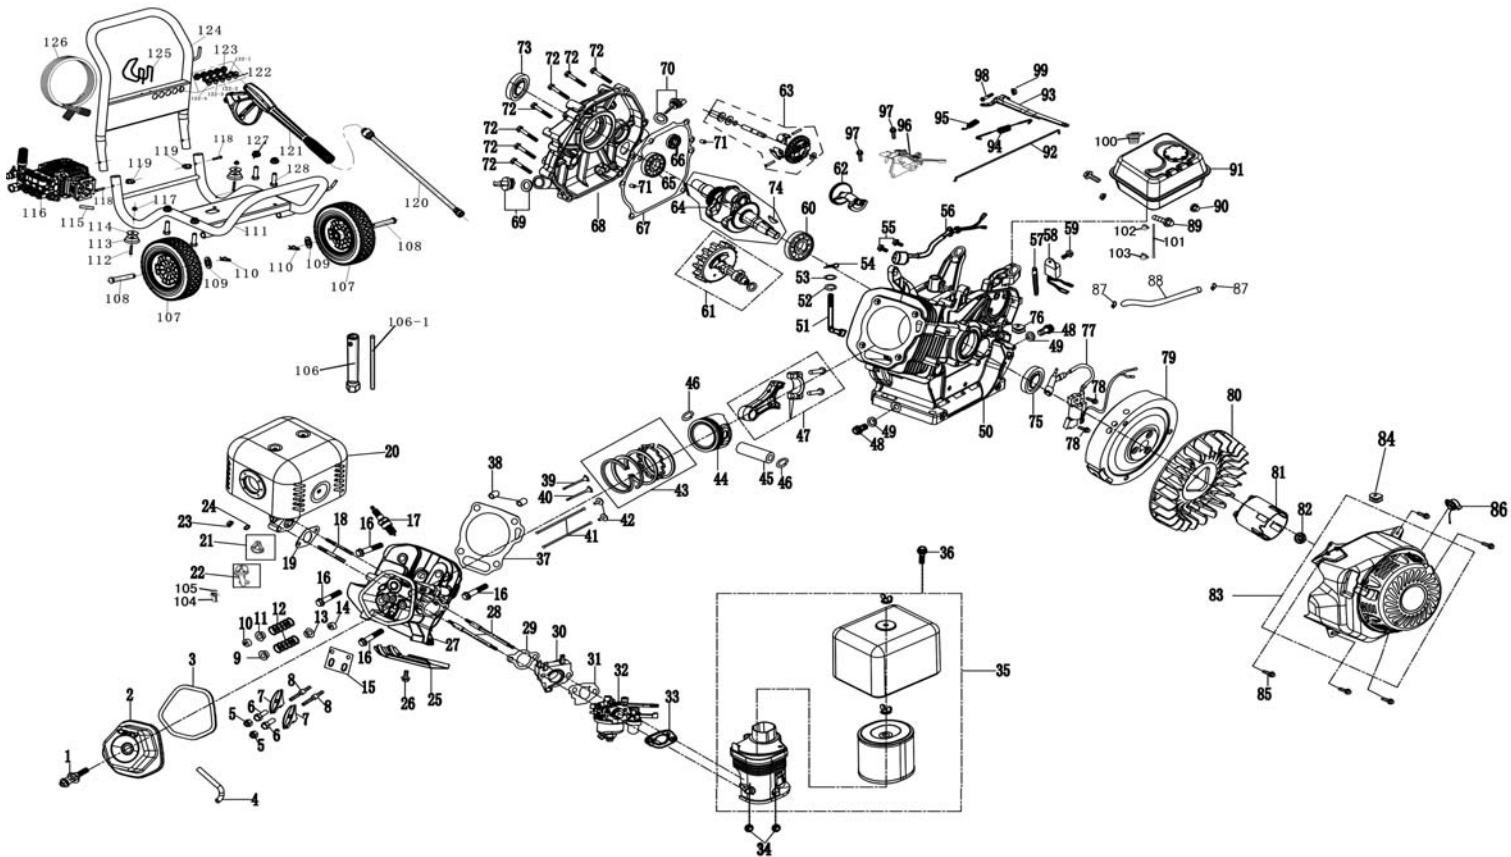

SPARE PARTS DRAWING SHEET FOR
**13HP Petrol
Pressure Washer**

Stock No.83819

Part No.PPW1300

Helpline: (023) 8049 4344. Sales Desk: (023) 8049 4333. General Enquiries: (023) 8026 6355.

DRAPER TOOLS LTD, HURSLEY ROAD, CHANDLER'S FORD, EASTLEIGH, HANTS. SO53 1YF. U.K website: www.drapertools.com e-mail: sales@drapertools.com