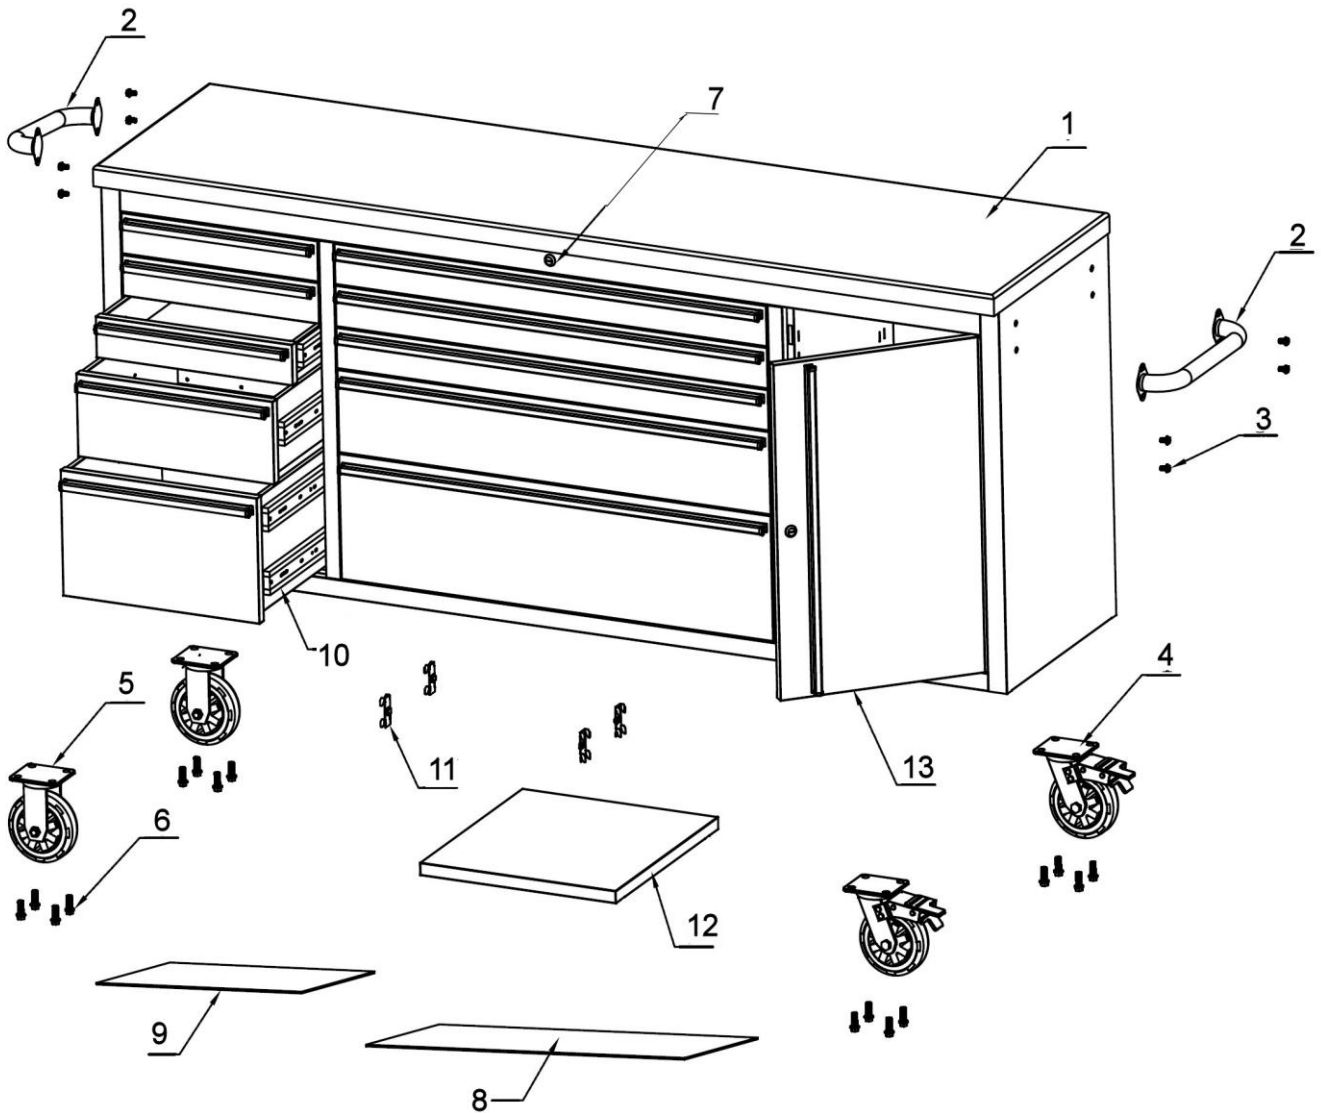

PARTS FOR :
MOBILE STAINLESS STEEL TOOL
CABINET 10 DRAWER & CUPBOARD
MODELS: AP7210SS

ISSUE NO : 1
 ISSUE DATE : 23/05/2016

ITEM	PART NO	DESCRIPTION
1	AP7210SS.01	WOODERN TOP
2	AP7210SS.02	CABINET HANDLE
3	AP7210SS.03	HANDLE BOLT
4	AP7210SS.04	SWIVEL CASTOR (WITH BRAKE)
5	AP7210SS.05	RIGID CASTOR
6	AP7210SS.06	HEX BOLT 3/8"x25mm
7	AP7210SS.07	LOCK & KEY
8	AP7210SS.08	MIDDLE DRAWER LINER
9	AP7210SS.09	LEFT DRAWER LINER
10	AP7210SS.10	BEARING SLIDE
11	AP7210SS.11	SHELF HOOK
12	AP7210SS.12	SHELF
13	AP7210SS.13	CABINET DOOR