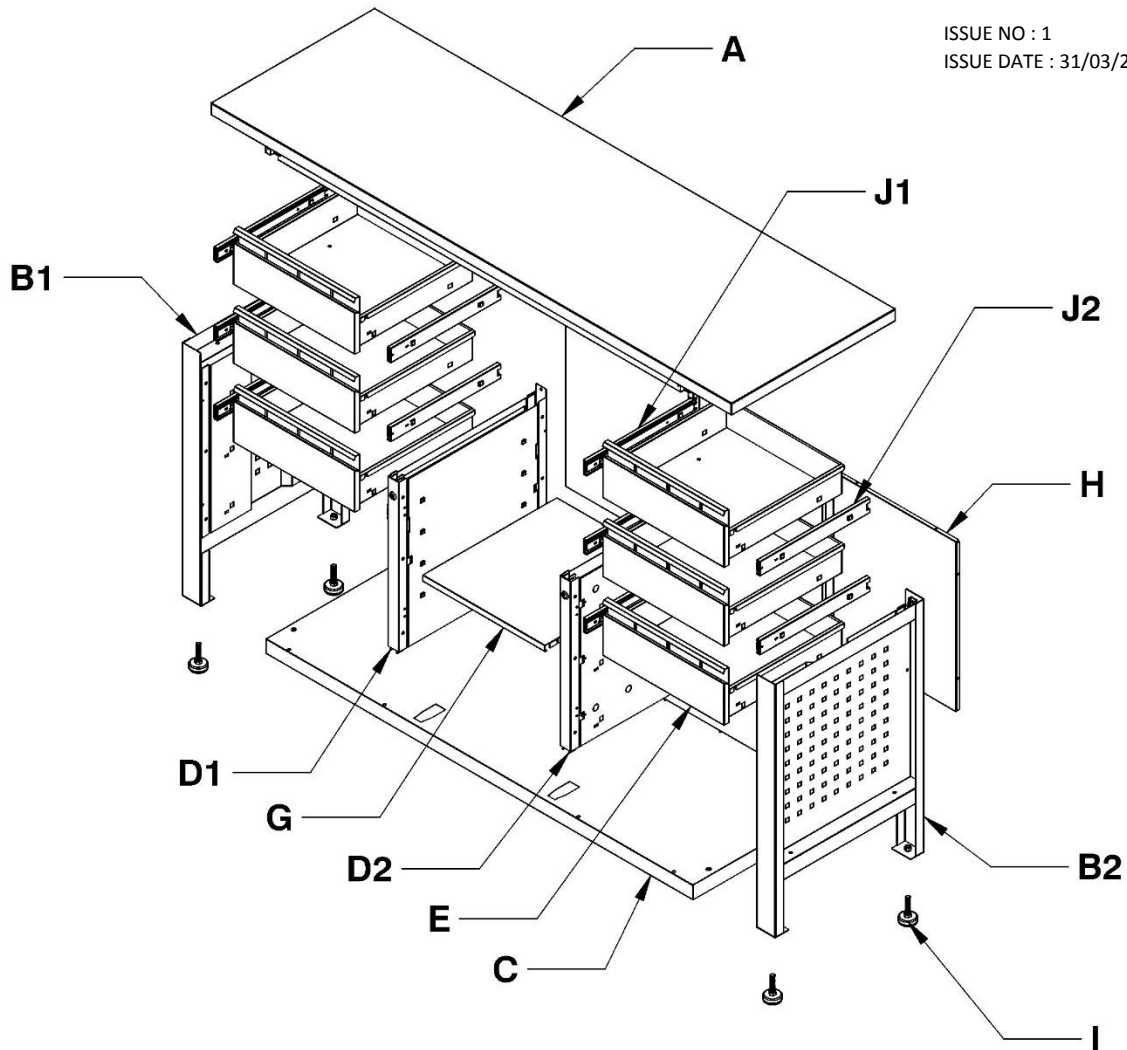

PARTS FOR :
WORKSTATION 6 DRAWERS & OPEN STORAGE
MODELS: AP1905D

ISSUE NO : 1
ISSUE DATE : 31/03/2016

ITEM	PART NO	DESCRIPTION
A	AP1905D.A	TABLE TOP
B1	AP1905D.B1	LEFT SIDE, LEG
B2	AP1905D.B2	RIGHT SIDE, LEG
C	AP1905D.C	BOTTOM PANEL
D1	AP1905D.D1	CENTRE SUPPORT (LEFT)
D2	AP1905D.D2	CENTRE SUPPORT (RIGHT)
E	AP1905D.E	DRAWER
G	AP1905D.G	SHELF
H	AP1905D.H	BACK PANEL
I	AP1905D.I	LEG LEVELER ASS'Y
J1	AP1905D.J1	BEARING SLIDE (LEFT)
J2	AP1905D.J2	BEARING SLIDE (RIGHT)