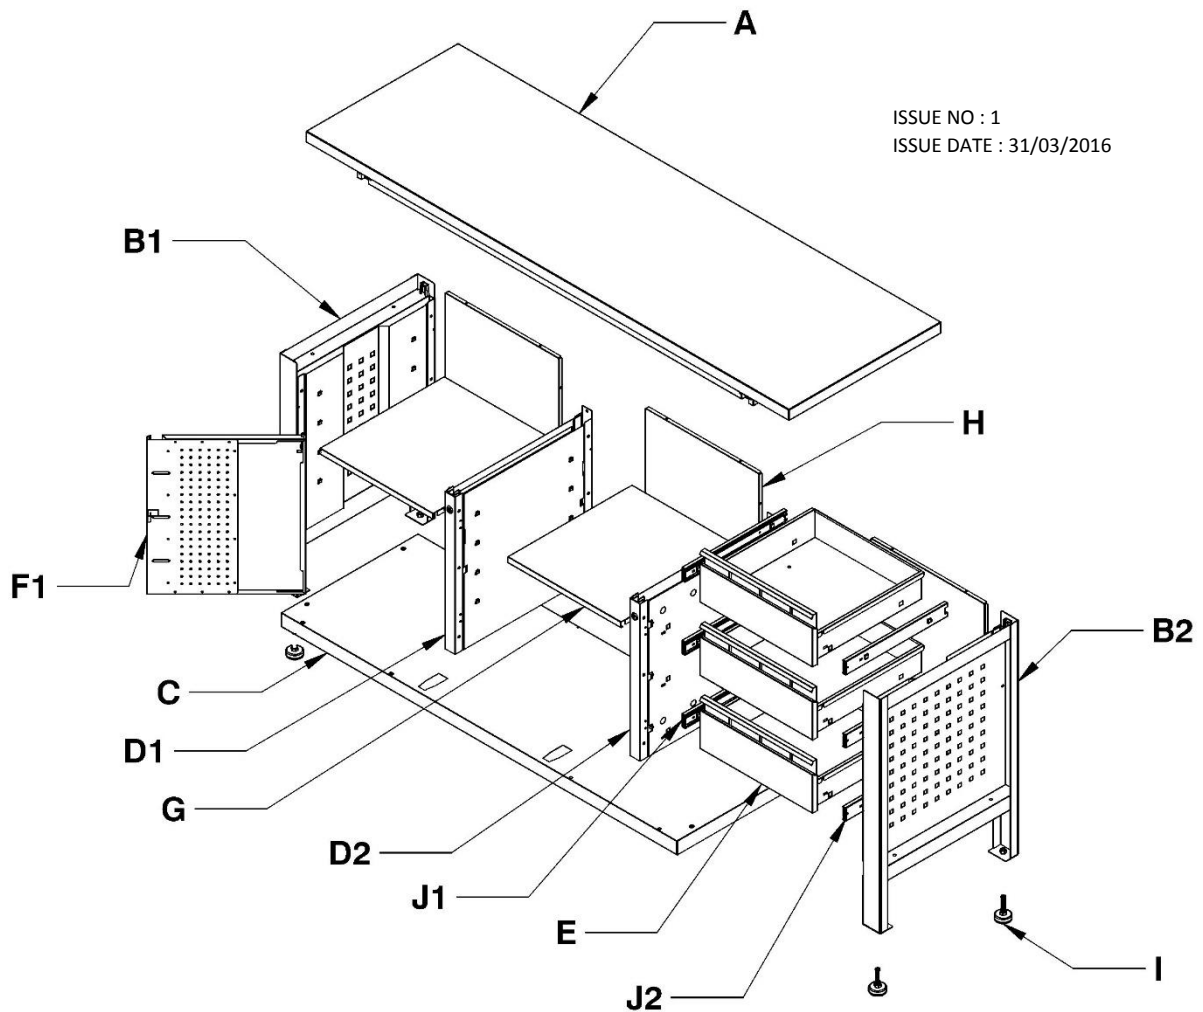

PARTS FOR :
WORKSTATION with 3 DRAWERS, 1 CUPBOARD &
OPEN STORAGE
MODELS: AP1905B

ISSUE NO : 1
ISSUE DATE : 31/03/2016

ITEM	PART NO	DESCRIPTION
A	AP1905B.A	TABLE TOP
B1	AP1905B.B1	LEFT SIDE, LEG
B2	AP1905B.B2	RIGHT SIDE, LEG
C	AP1905B.C	BOTTOM PANEL
D1	AP1905B.D1	CENTRE SUPPORT (LEFT)
D2	AP1905B.D2	CENTRE SUPPORT (RIGHT)
E	AP1905B.E	DRAWER
F1	AP1905B.F1	DOOR (LEFT)
G	AP1905B.G	SHELF
H	AP1905B.H	BACK PANEL
I	AP1905B.I	LEG LEVELER ASS'Y
J1	AP1905B.J1	BEARING SLIDE (LEFT)
J2	AP1905B.J2	BEARING SLIDE (RIGHT)