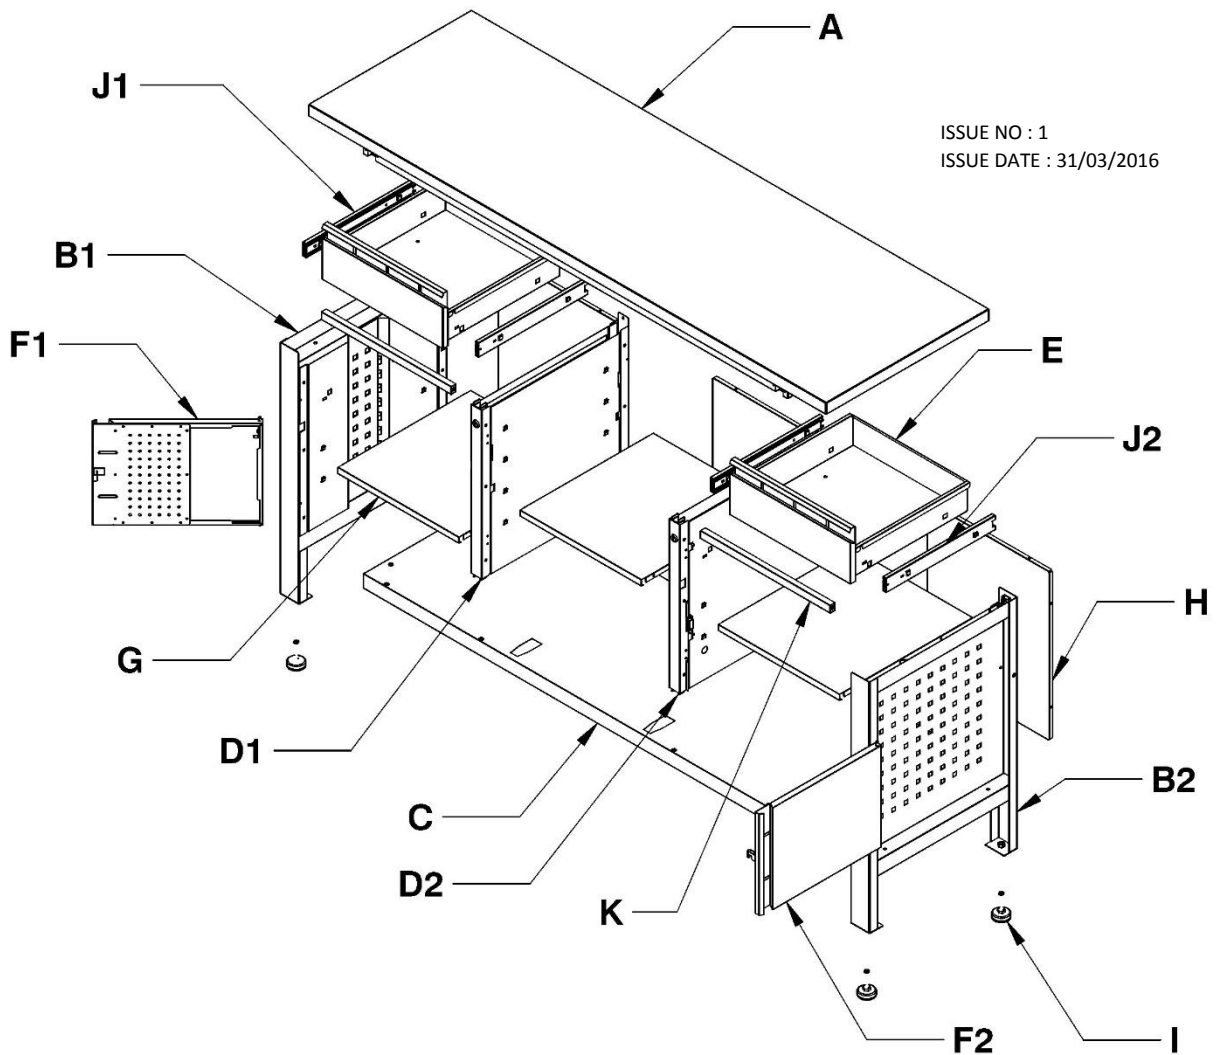

PARTS FOR :
 WORKSTATION with 2 DRAWERS, 2 CUPBOARDS &
 OPEN STORAGE
MODELS: AP1905A

ISSUE NO : 1
 ISSUE DATE : 31/03/2016

ITEM	PART NO	DESCRIPTION
A	AP1905A.A	TABLE TOP
B1	AP1905A.B1	LEFT SIDE, LEG
B2	AP1905A.B2	RIGHT SIDE, LEG
C	AP1905A.C	BOTTOM PANEL
D1	AP1905A.D1	CENTRE SUPPORT (LEFT)
D2	AP1905A.D2	CENTRE SUPPORT (RIGHT)
E	AP1905A.E	DRAWER
F1	AP1905A.F1	DOOR (LEFT)
F2	AP1905A.F2	DOOR (RIGHT)
G	AP1905A.G	SHELF
H	AP1905A.H	BACK PANEL
I	AP1905A.I	LEG LEVELER ASS'Y
J1	AP1905A.J1	BEARING SLIDE (LEFT)
J2	AP1905A.J2	BEARING SLIDE (RIGHT)
K	AP1905A.K	RAIL