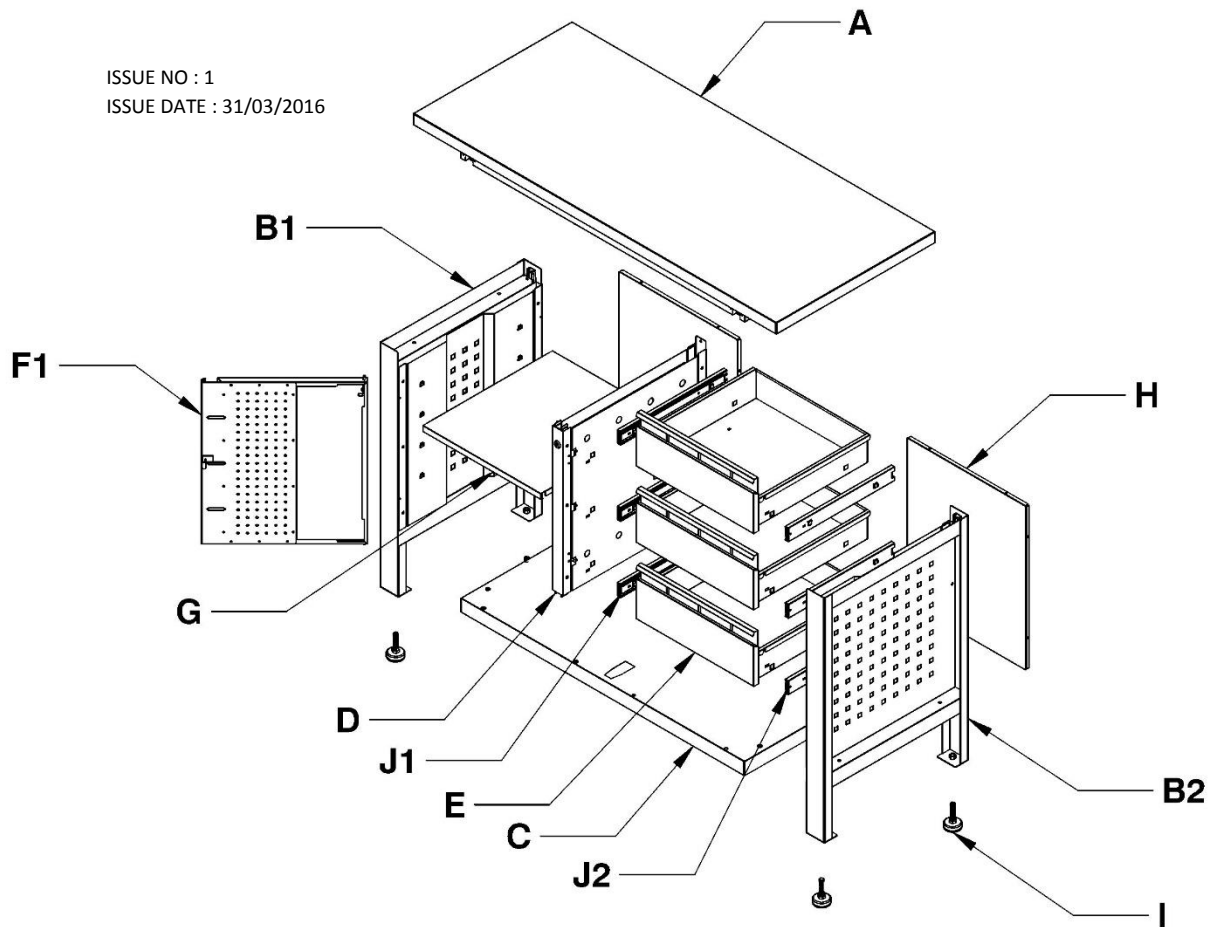

PARTS FOR :
WORKSTATION with 3 DRAWERS & CUPBOARD
MODELS: AP1372B

ISSUE NO : 1
 ISSUE DATE : 31/03/2016

ITEM	PART NO	DESCRIPTION
A	AP1372B.A	TABLE TOP
B1	AP1372B.B1	LEFT SIDE, LEG
B2	AP1372B.B2	RIGHT SIDE, LEG
C	AP1372B.C	BOTTOM PANEL
D	AP1372B.D	CENTRE SUPPORT
E	AP1372B.E	DRAWER
F1	AP1372B.F1	DOOR
G	AP1372B.G	SHELF
H	AP1372B.H	BACK PANEL
I	AP1372B.I	LEG LEVELER ASS'Y
J1	AP1372B.J1	BEARING SLIDE (LEFT)
J2	AP1372B.J2	BEARING SLIDE (RIGHT)