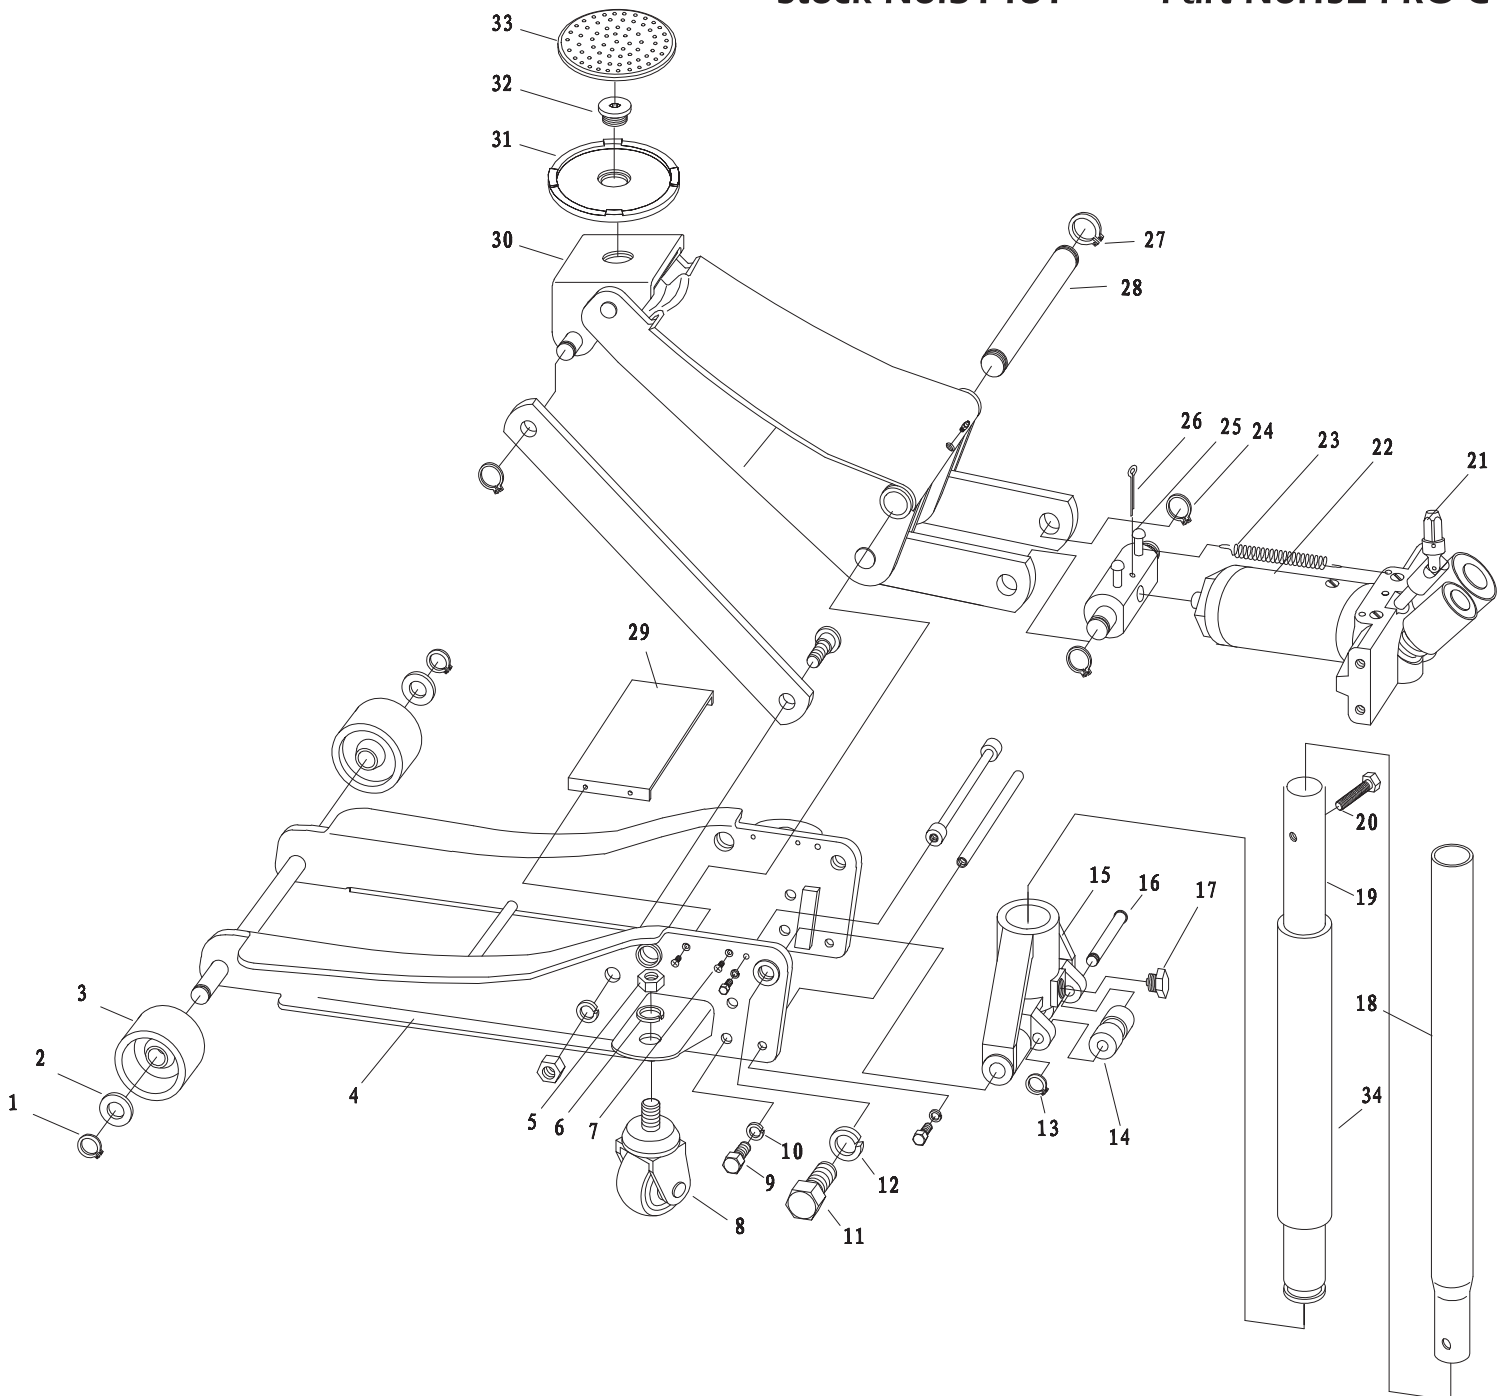

SPARE PARTS LISTING SHEET FOR

2 tonne Heavy Duty Trolley Jack

Stock No.31481

Part No.TJ2-PRO-C

KEY No.	PART No.	STOCK No.	DESCRIPTION
1	YT2-PRO-C-1	32614	Retaining ring
2	YT2-PRO-C-2	32615	Washer
3	YT2-PRO-C-3	32616	Front wheel
4	YT2-PRO-C-4	32617	Frame
5	YT2-PRO-C-5	32618	Nut
6	YT2-PRO-C-6	32619	Washer
7	YT2-PRO-C-7	32620	Screw
8	YT2-PRO-C-8	32621	Rear castor
9	YT2-PRO-C-9	32622	Screw
10	YT2-PRO-C-10	32623	Washer
11	YT2-PRO-C-11	32625	Handle yoke bolt
12	YT2-PRO-C-12	32626	Washer
13	YT2-PRO-C-13	32631	Retaining ring
14	YT2-PRO-C-14	32634	Roller
15	YT2-PRO-C-15	32637	Handle yoke
16	YT2-PRO-C-16	32638	Roller pin
17	YT2-PRO-C-17	32639	Handle set screw

KEY No.	PART No.	STOCK No.	DESCRIPTION
18	YT2-PRO-C-18	32640	Upper handle
19	YT2-PRO-C-19	32641	Lower handle
20	YT2-PRO-C-20	32642	Screw
21	YT2-PRO-C-21	32643	Universal joint
22	YT2-PRO-C-22	32644	Hydraulic unit
23	YT2-PRO-C-23	32645	Return spring
24	YT2-PRO-C-24	32646	Retaining ring
25	YT2-PRO-C-25	32647	Link block
26	YT2-PRO-C-26	32648	Pin
27	YT2-PRO-C-27	32649	Retaining ring
28	YT2-PRO-C-28	32651	Lifting arm shaft
29	YT2-PRO-C-29	32652	Cover plate
30	YT2-PRO-C-30	32658	Lifting arm
31	YT2-PRO-C-31	32660	Saddle
32	YT2-PRO-C-32	32662	Saddle screw
33	YT2-PRO-C-33	32664	Rubber pad
34	YT2-PRO-C-34	32665	Handle bumper

SPARE PARTS DRAWING SHEET FOR

2 tonne Heavy Duty Trolley Jack

Stock No.31481

Part No.TJ2-PRO-C

Helpline: (023) 8049 4344. Sales Desk: (023) 8049 4333. General Enquiries: (023) 8026 6355.

DRAPER TOOLS LTD, HURSLEY ROAD, CHANDLER'S FORD, EASTLEIGH, HANTS. SO53 1YF. U.K website: www.drapertools.com e-mail: sales@drapertools.com