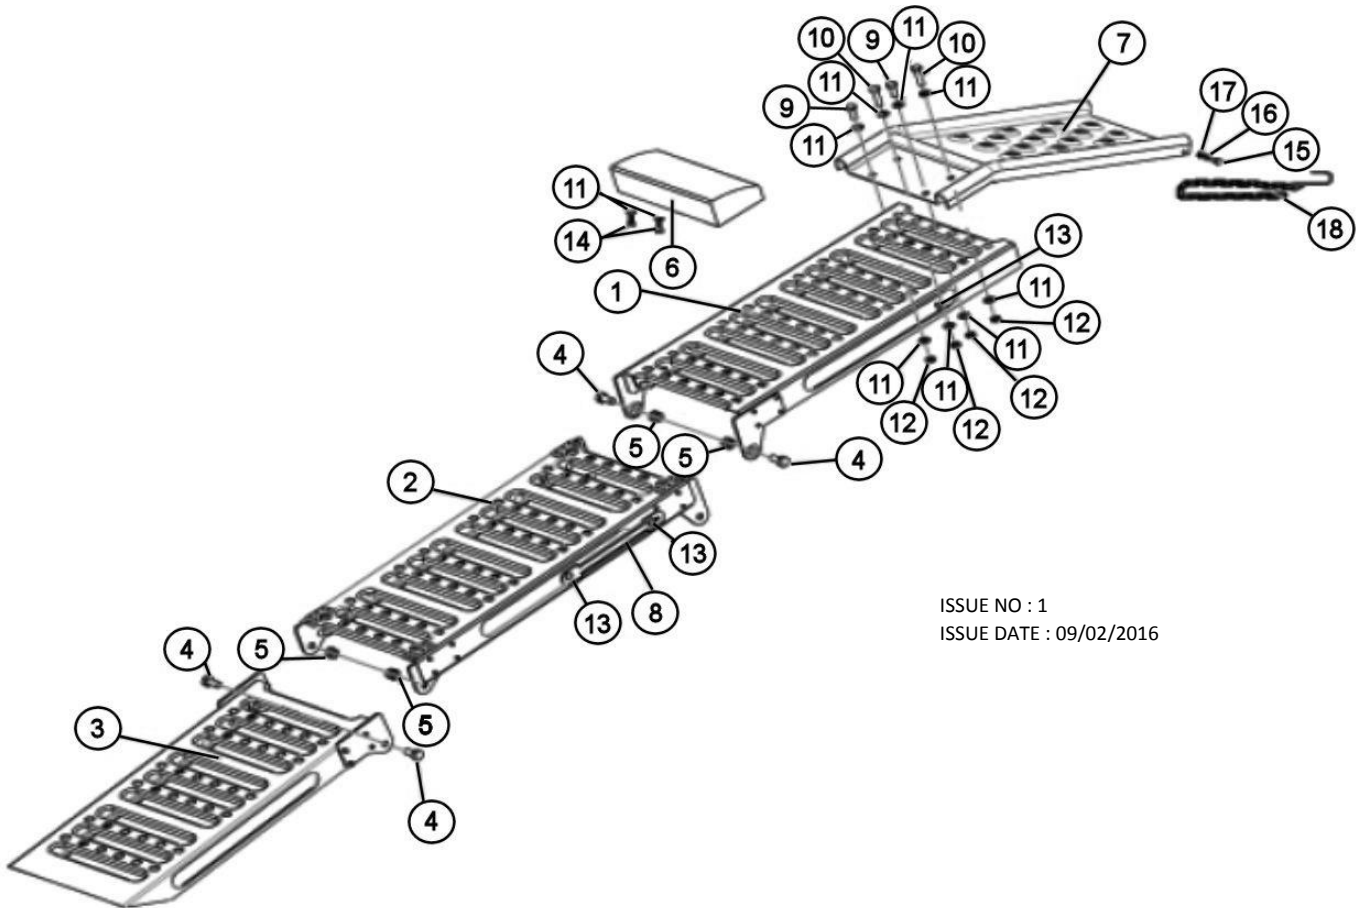

PARTS FOR :
STEEL FOLDING LOADING RAMPS 500kg
CAPACITY PER PAIR
MODELS: FCR500

ISSUE NO : 1
 ISSUE DATE : 09/02/2016

ITEM	PART NO	DESCRIPTION	ITEM	PART NO	DESCRIPTION
1	FCR500.01	RAMP (UPPER)	10	FCR500.10	BOLT M8x40
2	FCR500.02	RAMP (CENTRE)	11	FCR500.11	FLAT WASHER M8
3	FCR500.03	RAMP (LOWER)	12	FCR500.12	NUT M8
4	FCR500.04	BOLT M10x20	13	FCR500.13	RIVET
5	FCR500.05	NUT M10	14	FCR500.14	BOLT M8x16
6	FCR500.06	WHEEL STOP	15	FCR500.15	BOLT M6x16
7	FCR500.07	RAMP (ANGLED)	16	FCR500.16	FLAT WASHER M6
8	FCR500.08	SIDE HANDLE	17	FCR500.17	NUT M6
9	FCR500.09	BOLT M8x20	18	FCR500.18	SAFETY CHAIN (c/w HOOK)