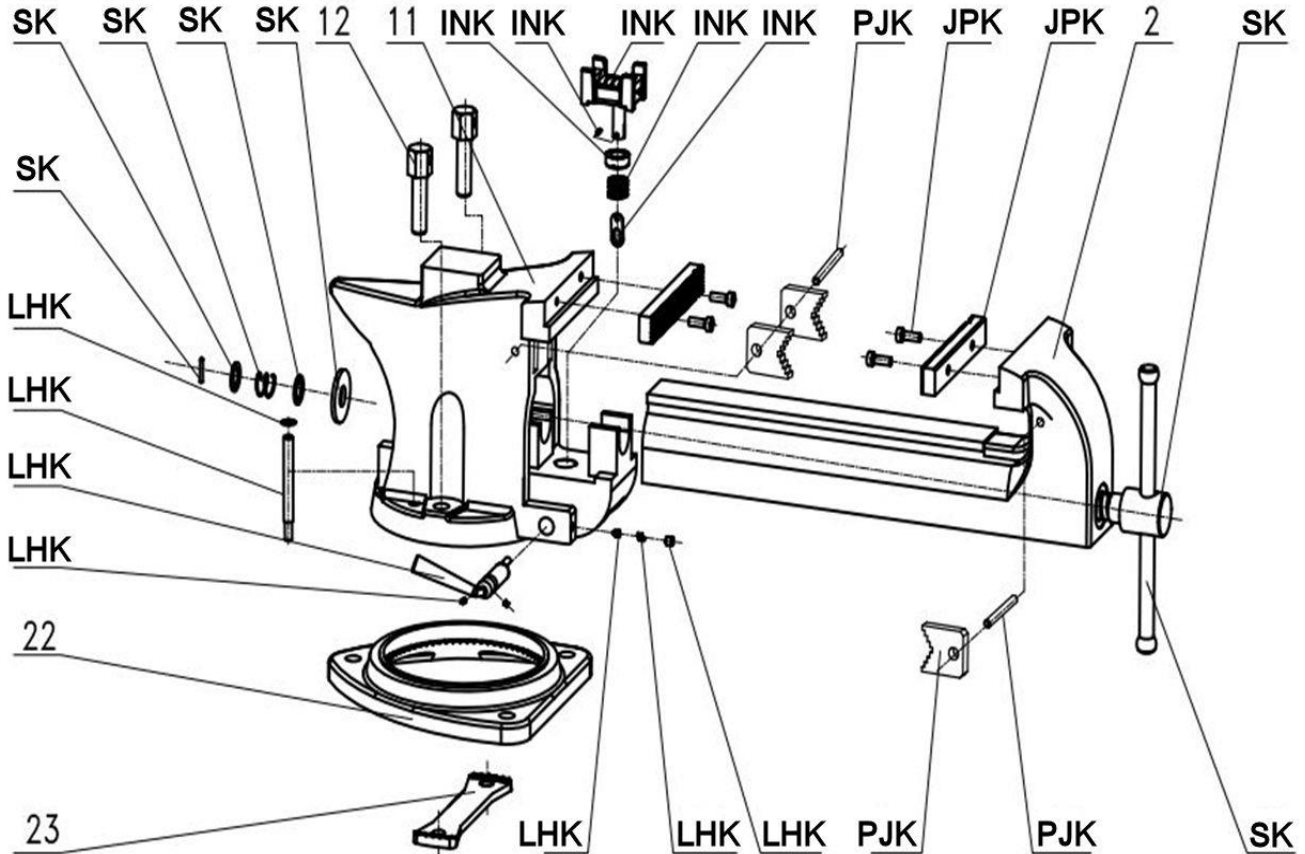

PARTS FOR :
 VICE 150mm QUICK ACTION CAST IRON
 VICE 200mm QUICK ACTION CAST IRON
MODELS: QAV150.V2 & QAV200.V2

ISSUE NO : 1
 ISSUE DATE : 18/03/2016

QAV150.V2 ONLY QAV200.V2 ONLY

ITEM	PART NO	PART NO	DESCRIPTION	
	INK	QAV150.V2-INK	QAV200.V2-INK	INSIDE NUT KIT
	JPK	QAV150.V2-JPK	QAV200.V2-JPK	JAW FACE PLATE KIT (PAIR)
	LHK	QAV150.V2-LHK	QAV200.V2-LHK	LOCKING HANDLE KIT
	PJK	QAV150.V2-PJK	QAV200.V2-PJK	PIPE JAW KIT
	SK	QAV150.V2-SK	QAV200.V2-SK	SPINDLE KIT
	2	QAV150.V2-02	QAV200.V2-02	FRONT JAW
	11	QAV150.V2-11	QAV200.V2-11	BACK JAW
	12	QAV150.V2-12	QAV200.V2-12	LOCKING SCREW
	22	QAV150.V2-22	QAV200.V2-22	SWIVEL BASE
	23	QAV150.V2-23	QAV200.V2-23	LOCKING PLATE (FOR BASE)