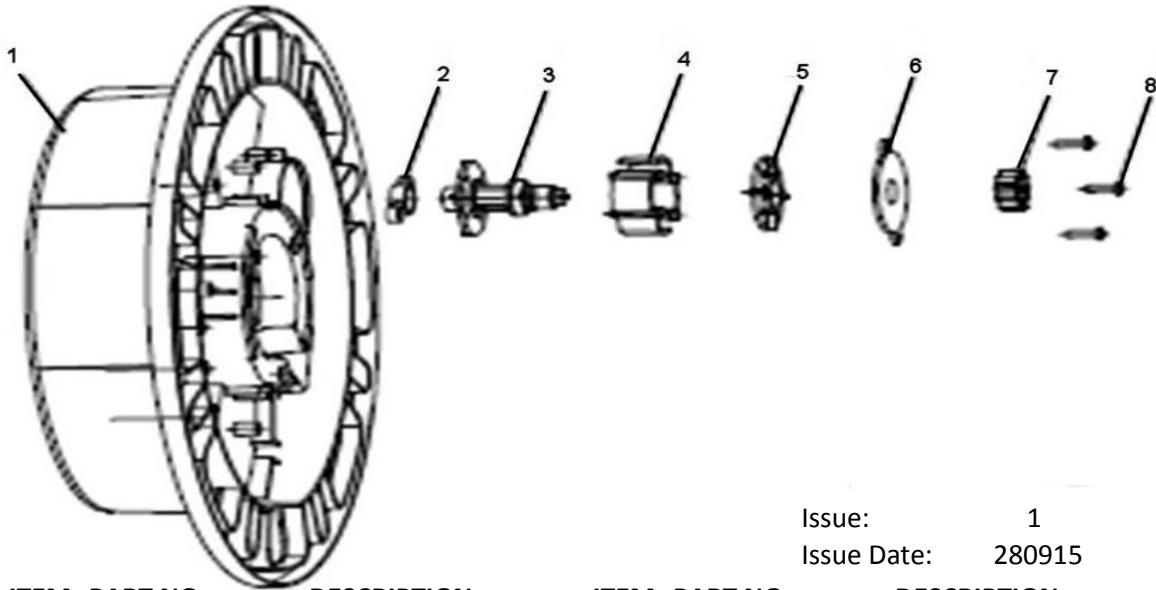

**MODEL : SA824.V2**

ITEM	PART NO	DESCRIPTION
1	SA824V2.04-01	RIGHT OUTER CASING
2	SA824V2.04-02	RIGHT CASING
3	SA824V2.04-03	SCREW ST3X6

Issue: 1  
Issue Date: 280915

ITEM	PART NO	DESCRIPTION
1	SA824V2.05-01	LEFT OUTSIDE CASING
2	SA824V2.05-02	LEFT CASING
3	SA824V2.05-03	SCREW ST3X6

Sole Uk Distributor  
Sealey Group, Kempson Way,  
Suffolk Business Park,  
Bury St Edmunds, Suffolk. IP32 7AR

01284 757500  
01284 703534

www.sealey.co.uk  
sales@sealey.co.uk

**PARTS FOR:**

AIR HOSE REEL AUTO REWIND CONTROL  
30mtr dia 10mm ID – RUBBER HOSE

**MODEL : SA824.V2**

Issue: 1  
Issue Date: 280915

ITEM	PART NO	DESCRIPTION
1	SA824V2.06-01	DRUM
2	SA824V2.06-02	WASHER
3	SA824V2.06-03	SHAFT
4	SA824V2.06-04	SHAFT SUPPORT

ITEM	PART NO	DESCRIPTION
5	SA824V2.06-05	FIXING PLATE
6	SA824V2.06-06	COVER
7	SA824V2.06-07	SMALL GEAR WHEEL
8	SA824V2.06-08	SCREW ST4X18

ITEM	PART NO	DESCRIPTION
1	SA824V2.07-01	DRUM
2	SA824V2.07-02	BOTTOM SUPPORT
3	SA824V2.07-03	LOCK BODY
4	SA824V2.07-04	LOCK CYLINDER
5	SA824V2.07-05	LOCK COVER
6	SA824V2.07-06	SHAFT

ITEM	PART NO	DESCRIPTION
7	SA824V2.07-07	OUTER CASING
8	SA824V2.07-08	FIXING PLATE
9	SA824V2.07-09	WASHER
10	SA824V2.07-10	SCREW ST4X18
11	SA824V2.07-11	GEAR WHEEL