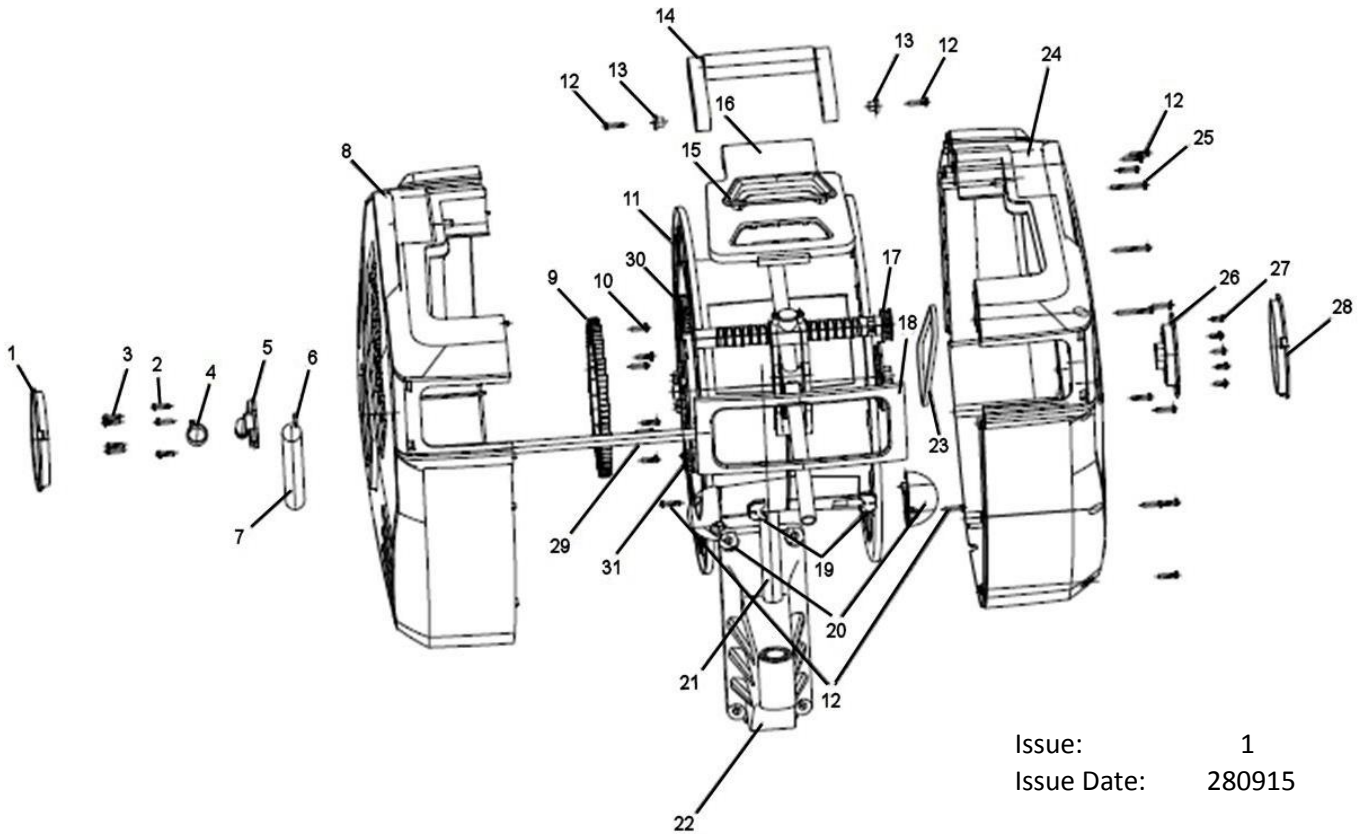

**PARTS FOR:**  
 AIR HOSE REEL AUTO REWIND CONTROL  
 30mtr dia 10mm ID – RUBBER HOSE  
**MODEL : SA824.V2**

Issue: 1  
 Issue Date: 280915

ITEM	PART NO	DESCRIPTION	ITEM	PART NO	DESCRIPTION
1	SA824.V2-01	SIDE COVER (LEFT)	17	SA824.V2-17	HOSE GUIDE SYSTEM
2	SA824.V2-02	SCREW M5 X 10	18	SA824.V2-18	FRONT COVER
3	SA824.V2-03	SCREW M4 X 10	19	SA824.V2-19	BUSHING
4	SA824.V2-04	HOSE CLIP	20	SA824.V2-20	BALL STOP
5	SA824.V2-05	INLET	21	SA824.V2-21	STAINLESS TUBE
6	SA824.V2-06	SEAL RING	22	SA824.V2-22	MOUNTING BRACKET
7	SA824.V2-07	INLET HOSE	23	SA824.V2-23	BELT
8	SA824.V2-08	LEFT CASING ASSEMBLY	24	SA824.V2-24	RIGHT CASE ASSEMBLY
9	SA824.V2-09	GEAR (BIG)	25	SA824.V2-25	SCREW ST4 X 40
10	SA824.V2-10	SCREW ST4 X 15	26	SA824.V2-26	PRELOAD WHEEL
11	SA824.V2-11	DRUM ASSEMBLY	27	SA824.V2-27	SCREW ST4 X 10
12	SA824.V2-12	SCREW ST4 X 18	28	SA824.V2-28	RIGHT SIDE COVER
13	SA824.V2-13	WASHER OF HANDLE	29	SA824.V2-29	GUIDE METAL TUBE
14	SA824.V2-14	HANDLE	30	SA824.V2-30	FREE STOP ASSEMBLY
15	SA824.V2-15	HANDLE FOR TOP COVER	31	SA824.V2-31	SLOW RETURN ASSEMBLY
16	SA824.V2-16	TOP COVER			

**MODEL : SA824.V2**

ITEM	PART NO	DESCRIPTION
1	SA824V2.02-01	MAIN SHAFT
2	SA824V2.02-02	COVER OF GEAR WHEEL
3	SA824V2.02-03	SCREW ST4X18
4	SA824V2.02-04	GEAR WHEEL (LARGE)
5	SA824V2.02-05	DRUM
6	SA824V2.02-06	OUTPUT HOSE
7	SA824V2.02-07	MAIN SPRING
8	SA824V2.02-08	FREE STOP ASSEMBLY

**MODEL : SA824.V2**

ITEM	PART NO	DESCRIPTION
1	SA824V2.04-01	RIGHT OUTER CASING
2	SA824V2.04-02	RIGHT CASING
3	SA824V2.04-03	SCREW ST3X6

Issue: 1  
Issue Date: 280915

ITEM	PART NO	DESCRIPTION
1	SA824V2.05-01	LEFT OUTSIDE CASING
2	SA824V2.05-02	LEFT CASING
3	SA824V2.05-03	SCREW ST3X6