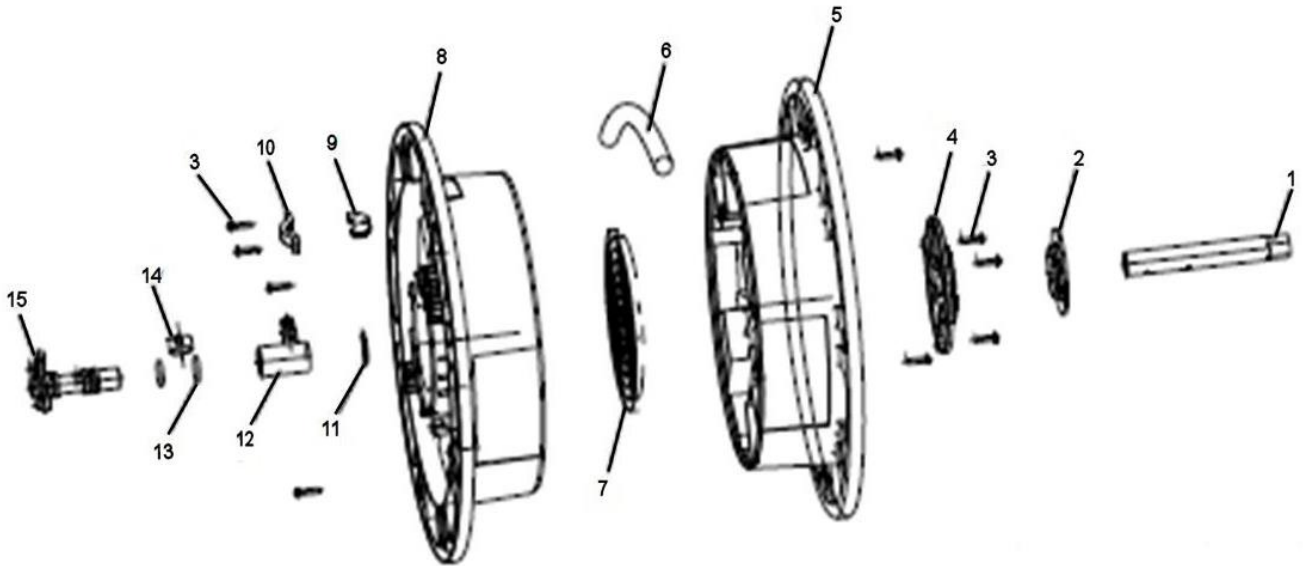

**PARTS FOR:**  
 AIR HOSE REEL AUTO REWIND CONTROL  
 30mtr dia 10mm ID – RUBBER HOSE  
**MODEL : SA824.V2**

Issue: 1  
 Issue Date: 280915

ITEM	PART NO	DESCRIPTION	ITEM	PART NO	DESCRIPTION
1	SA824.V2-01	SIDE COVER (LEFT)	17	SA824.V2-17	HOSE GUIDE SYSTEM
2	SA824.V2-02	SCREW M5 X 10	18	SA824.V2-18	FRONT COVER
3	SA824.V2-03	SCREW M4 X 10	19	SA824.V2-19	BUSHING
4	SA824.V2-04	HOSE CLIP	20	SA824.V2-20	BALL STOP
5	SA824.V2-05	INLET	21	SA824.V2-21	STAINLESS TUBE
6	SA824.V2-06	SEAL RING	22	SA824.V2-22	MOUNTING BRACKET
7	SA824.V2-07	INLET HOSE	23	SA824.V2-23	BELT
8	SA824.V2-08	LEFT CASING ASSEMBLY	24	SA824.V2-24	RIGHT CASE ASSEMBLY
9	SA824.V2-09	GEAR (BIG)	25	SA824.V2-25	SCREW ST4 X 40
10	SA824.V2-10	SCREW ST4 X 15	26	SA824.V2-26	PRELOAD WHEEL
11	SA824.V2-11	DRUM ASSEMBLY	27	SA824.V2-27	SCREW ST4 X 10
12	SA824.V2-12	SCREW ST4 X 18	28	SA824.V2-28	RIGHT SIDE COVER
13	SA824.V2-13	WASHER OF HANDLE	29	SA824.V2-29	GUIDE METAL TUBE
14	SA824.V2-14	HANDLE	30	SA824.V2-30	FREE STOP ASSEMBLY
15	SA824.V2-15	HANDLE FOR TOP COVER	31	SA824.V2-31	SLOW RETURN ASSEMBLY
16	SA824.V2-16	TOP COVER			

Sole Uk Distributor  
 Sealey Group, Kempson Way,  
 Suffolk Business Park,  
 Bury St Edmunds, Suffolk. IP32 7AR

01284 757500  
 01284 703534

www.sealey.co.uk  
 sales@sealey.co.uk

**PARTS FOR:**

AIR HOSE REEL AUTO REWIND CONTROL  
30mtr dia 10mm ID – RUBBER HOSE

**MODEL : SA824.V2**

ITEM	PART NO	DESCRIPTION
1	SA824V2.02-01	MAIN SHAFT
2	SA824V2.02-02	COVER OF GEAR WHEEL
3	SA824V2.02-03	SCREW ST4X18
4	SA824V2.02-04	GEAR WHEEL (LARGE)
5	SA824V2.02-05	DRUM
6	SA824V2.02-06	OUTPUT HOSE
7	SA824V2.02-07	MAIN SPRING
8	SA824V2.02-08	FREE STOP ASSEMBLY

ITEM	PART NO	DESCRIPTION
9	SA824V2.02-09	BUSHING
10	SA824V2.02-10	HOSE SUPPORT
11	SA824V2.02-11	SNAP RING 20MM
12	SA824V2.02-12	OUTLET FITTING
13	SA824V2.02-13	SEAL RING
14	SA824V2.02-14	HOSE CLIP
15	SA824V2.02-15	ALUMINUM SHAFT