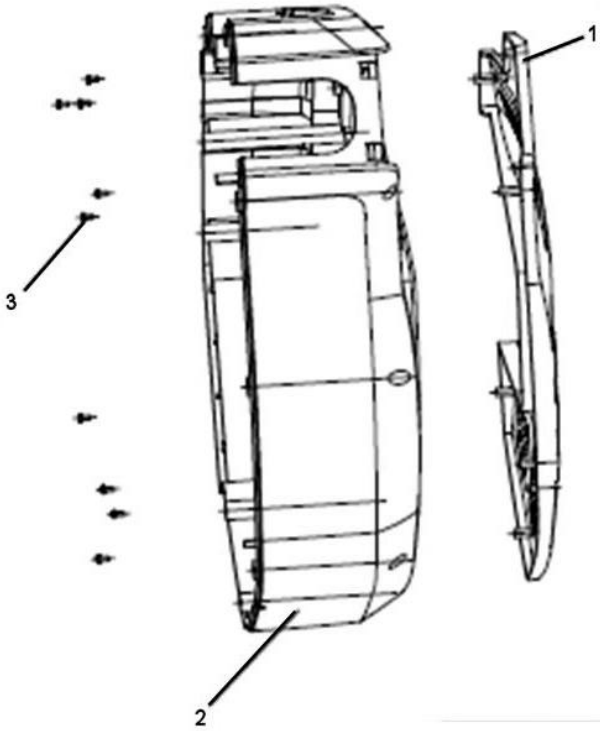

Issue: 1  
Issue Date: 280915

ITEM	PART NO	DESCRIPTION
1	SA824V2.03-01	SCREW ST3X6
2	SA824V2.03-02	COVERING PLATE FOR INVERTING BLOCK
3	SA824V2.03-03	INVERTING BLOCK
4	SA824V2.03-04	HOSE GUIDE SEAT
5	SA824V2.03-05	THREADED TUBE
6	SA824V2.03-06	GEAR WHEEL (SMALL)
7	SA824V2.03-07	SCREW ST4X10
8	SA824V2.03-08	GUIDE WHEEL
9	SA824V2.03-09	RIVET

Sole Uk Distributor  
Sealey Group, Kempson Way,  
Suffolk Business Park,  
Bury St Edmunds, Suffolk. IP32 7AR

01284 757500  
01284 703534

www.sealey.co.uk  
sales@sealey.co.uk

**PARTS FOR:**

AIR HOSE REEL AUTO REWIND CONTROL  
30mtr dia 10mm ID – RUBBER HOSE

**MODEL : SA824.V2**

ITEM	PART NO	DESCRIPTION
1	SA824V2.04-01	RIGHT OUTER CASING
2	SA824V2.04-02	RIGHT CASING
3	SA824V2.04-03	SCREW ST3X6

Issue: 1  
Issue Date: 280915

ITEM	PART NO	DESCRIPTION
1	SA824V2.05-01	LEFT OUTSIDE CASING
2	SA824V2.05-02	LEFT CASING
3	SA824V2.05-03	SCREW ST3X6