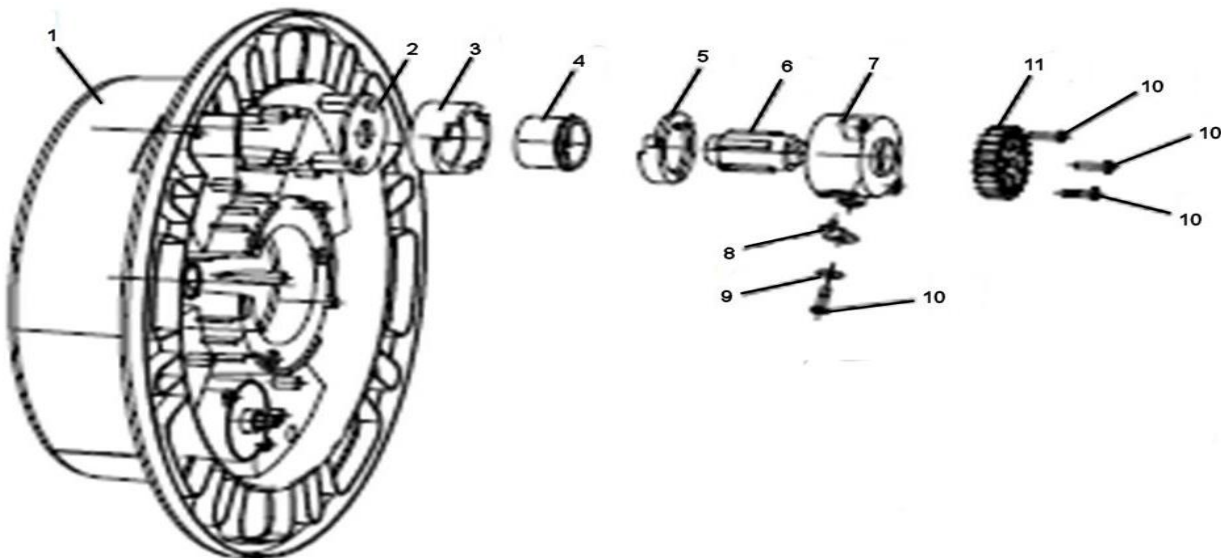

**MODEL : SA824.V2**

ITEM	PART NO	DESCRIPTION
1	SA824V2.04-01	RIGHT OUTER CASING
2	SA824V2.04-02	RIGHT CASING
3	SA824V2.04-03	SCREW ST3X6

Issue: 1  
Issue Date: 280915

ITEM	PART NO	DESCRIPTION
1	SA824V2.05-01	LEFT OUTSIDE CASING
2	SA824V2.05-02	LEFT CASING
3	SA824V2.05-03	SCREW ST3X6

Sole Uk Distributor  
Sealey Group, Kempson Way,  
Suffolk Business Park,  
Bury St Edmunds, Suffolk. IP32 7AR

01284 757500  
01284 703534

www.sealey.co.uk  
sales@sealey.co.uk

**PARTS FOR:**

AIR HOSE REEL AUTO REWIND CONTROL  
30mtr dia 10mm ID – RUBBER HOSE

**MODEL : SA824.V2**

Issue: 1  
Issue Date: 280915

ITEM	PART NO	DESCRIPTION
1	SA824V2.06-01	DRUM
2	SA824V2.06-02	WASHER
3	SA824V2.06-03	SHAFT
4	SA824V2.06-04	SHAFT SUPPORT

ITEM	PART NO	DESCRIPTION
5	SA824V2.06-05	FIXING PLATE
6	SA824V2.06-06	COVER
7	SA824V2.06-07	SMALL GEAR WHEEL
8	SA824V2.06-08	SCREW ST4X18

ITEM	PART NO	DESCRIPTION
1	SA824V2.07-01	DRUM
2	SA824V2.07-02	BOTTOM SUPPORT
3	SA824V2.07-03	LOCK BODY
4	SA824V2.07-04	LOCK CYLINDER
5	SA824V2.07-05	LOCK COVER
6	SA824V2.07-06	SHAFT

ITEM	PART NO	DESCRIPTION
7	SA824V2.07-07	OUTER CASING
8	SA824V2.07-08	FIXING PLATE
9	SA824V2.07-09	WASHER
10	SA824V2.07-10	SCREW ST4X18
11	SA824V2.07-11	GEAR WHEEL