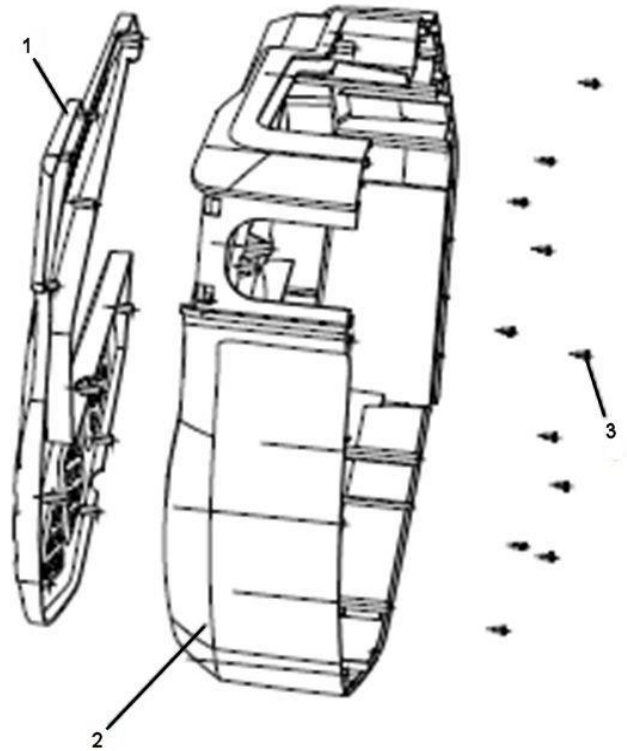

Issue: 1  
Issue Date: 280915

ITEM	PART NO	DESCRIPTION
1	SA824V2.03-01	SCREW ST3X6
2	SA824V2.03-02	COVERING PLATE FOR INVERTING BLOCK
3	SA824V2.03-03	INVERTING BLOCK
4	SA824V2.03-04	HOSE GUIDE SEAT
5	SA824V2.03-05	THREADED TUBE
6	SA824V2.03-06	GEAR WHEEL (SMALL)
7	SA824V2.03-07	SCREW ST4X10
8	SA824V2.03-08	GUIDE WHEEL
9	SA824V2.03-09	RIVET

Sole Uk Distributor  
Sealey Group, Kempson Way,  
Suffolk Business Park,  
Bury St Edmunds, Suffolk. IP32 7AR

01284 757500  
01284 703534

www.sealey.co.uk  
sales@sealey.co.uk

**PARTS FOR:**

AIR HOSE REEL AUTO REWIND CONTROL  
30mtr dia 10mm ID – RUBBER HOSE

**MODEL : SA824.V2**

ITEM	PART NO	DESCRIPTION
1	SA824V2.04-01	RIGHT OUTER CASING
2	SA824V2.04-02	RIGHT CASING
3	SA824V2.04-03	SCREW ST3X6

Issue: 1  
Issue Date: 280915

ITEM	PART NO	DESCRIPTION
1	SA824V2.05-01	LEFT OUTSIDE CASING
2	SA824V2.05-02	LEFT CASING
3	SA824V2.05-03	SCREW ST3X6