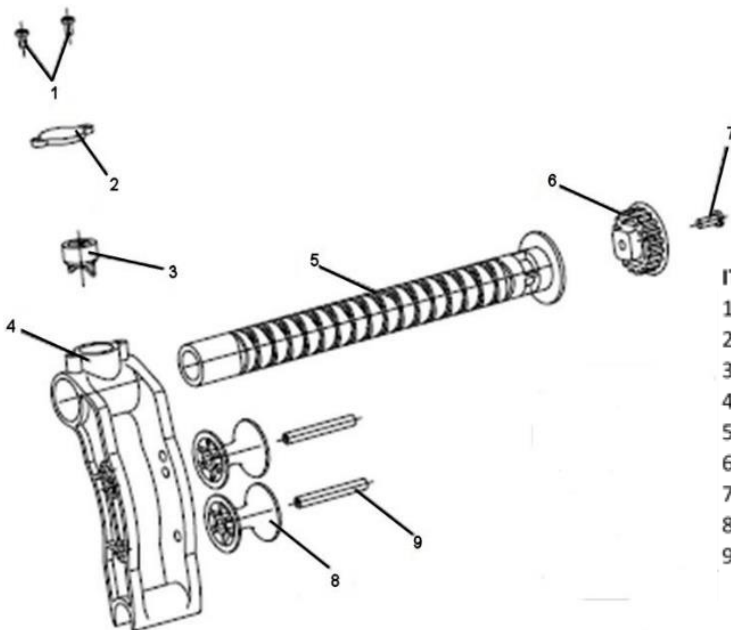

**PARTS FOR:**  
 AIR HOSE REEL AUTO REWIND CONTROL  
 30mtr dia 10mm ID – RUBBER HOSE  
**MODEL : SA824.V2**

Issue: 1  
 Issue Date: 280915

ITEM	PART NO	DESCRIPTION	ITEM	PART NO	DESCRIPTION
1	SA824.V2-01	SIDE COVER (LEFT)	17	SA824.V2-17	HOSE GUIDE SYSTEM
2	SA824.V2-02	SCREW M5 X 10	18	SA824.V2-18	FRONT COVER
3	SA824.V2-03	SCREW M4 X 10	19	SA824.V2-19	BUSHING
4	SA824.V2-04	HOSE CLIP	20	SA824.V2-20	BALL STOP
5	SA824.V2-05	INLET	21	SA824.V2-21	STAINLESS TUBE
6	SA824.V2-06	SEAL RING	22	SA824.V2-22	MOUNTING BRACKET
7	SA824.V2-07	INLET HOSE	23	SA824.V2-23	BELT
8	SA824.V2-08	LEFT CASING ASSEMBLY	24	SA824.V2-24	RIGHT CASE ASSEMBLY
9	SA824.V2-09	GEAR (BIG)	25	SA824.V2-25	SCREW ST4 X 40
10	SA824.V2-10	SCREW ST4 X 15	26	SA824.V2-26	PRELOAD WHEEL
11	SA824.V2-11	DRUM ASSEMBLY	27	SA824.V2-27	SCREW ST4 X 10
12	SA824.V2-12	SCREW ST4 X 18	28	SA824.V2-28	RIGHT SIDE COVER
13	SA824.V2-13	WASHER OF HANDLE	29	SA824.V2-29	GUIDE METAL TUBE
14	SA824.V2-14	HANDLE	30	SA824.V2-30	FREE STOP ASSEMBLY
15	SA824.V2-15	HANDLE FOR TOP COVER	31	SA824.V2-31	SLOW RETURN ASSEMBLY
16	SA824.V2-16	TOP COVER			

**MODEL : SA824.V2**

ITEM	PART NO	DESCRIPTION
1	SA824V2.02-01	MAIN SHAFT
2	SA824V2.02-02	COVER OF GEAR WHEEL
3	SA824V2.02-03	SCREW ST4X18
4	SA824V2.02-04	GEAR WHEEL (LARGE)
5	SA824V2.02-05	DRUM
6	SA824V2.02-06	OUTPUT HOSE
7	SA824V2.02-07	MAIN SPRING
8	SA824V2.02-08	FREE STOP ASSEMBLY

ITEM	PART NO	DESCRIPTION
9	SA824V2.02-09	BUSHING
10	SA824V2.02-10	HOSE SUPPORT
11	SA824V2.02-11	SNAP RING 20MM
12	SA824V2.02-12	OUTLET FITTING
13	SA824V2.02-13	SEAL RING
14	SA824V2.02-14	HOSE CLIP
15	SA824V2.02-15	ALUMINUM SHAFT

Issue: 1  
Issue Date: 280915

ITEM	PART NO	DESCRIPTION
1	SA824V2.03-01	SCREW ST3X6
2	SA824V2.03-02	COVERING PLATE FOR INVERTING BLOCK
3	SA824V2.03-03	INVERTING BLOCK
4	SA824V2.03-04	HOSE GUIDE SEAT
5	SA824V2.03-05	THREADED TUBE
6	SA824V2.03-06	GEAR WHEEL (SMALL)
7	SA824V2.03-07	SCREW ST4X10
8	SA824V2.03-08	GUIDE WHEEL
9	SA824V2.03-09	RIVET