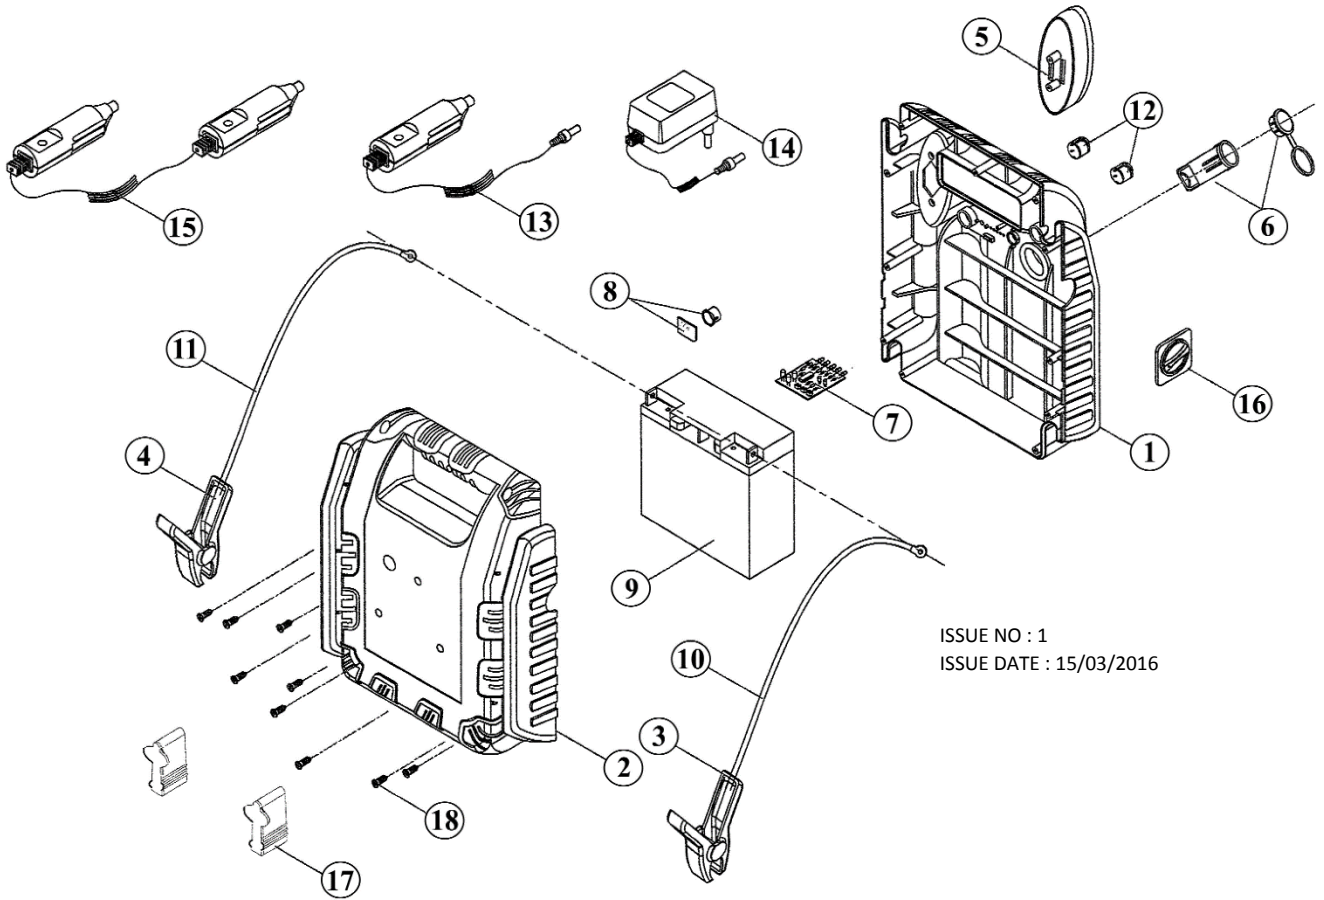

PARTS FOR :
ROADSTART® EMERGENCY POWER
PACK 12V 900 PEAK AMPS
MODELS: RS131.V4

ISSUE NO : 1
 ISSUE DATE : 15/03/2016

ITEM	PART NO	DESCRIPTION	ITEM	PART NO	DESCRIPTION
1	P-74501	FRONT BODY	10	E-89502	CABLE (POSITIVE) ASS'Y (INC CLAMP)
2	P-74502	BACK BODY	11	E-89503	CABLE (NEGATIVE) ASS'Y (INC CLAMP)
3	P-89504	CLAMP (POSITIVE)	12	E-89504	SWITCH
4	P-89505	CLAMP (NEGATIVE)	13	E-89506	DC CHARGER ASS'Y (CAR)
5	P-89506N	LED WORK LIGHT ASS'Y	14	E-89505	AC CHARGER (MAINS) 12V 500MA
6	P-89507	12 VOLT OUTLET ASS'Y	15	E-89507	DC EXTENSION CORD
7	B-74501	MAIN PCB	16	P-74507	MAIN SWITCH
8	B-74502	PCB	17	P-74508	CLAMP HOLDER
9	E-89501	BATTERY	18	P-SCREW	SCREW (3x15)