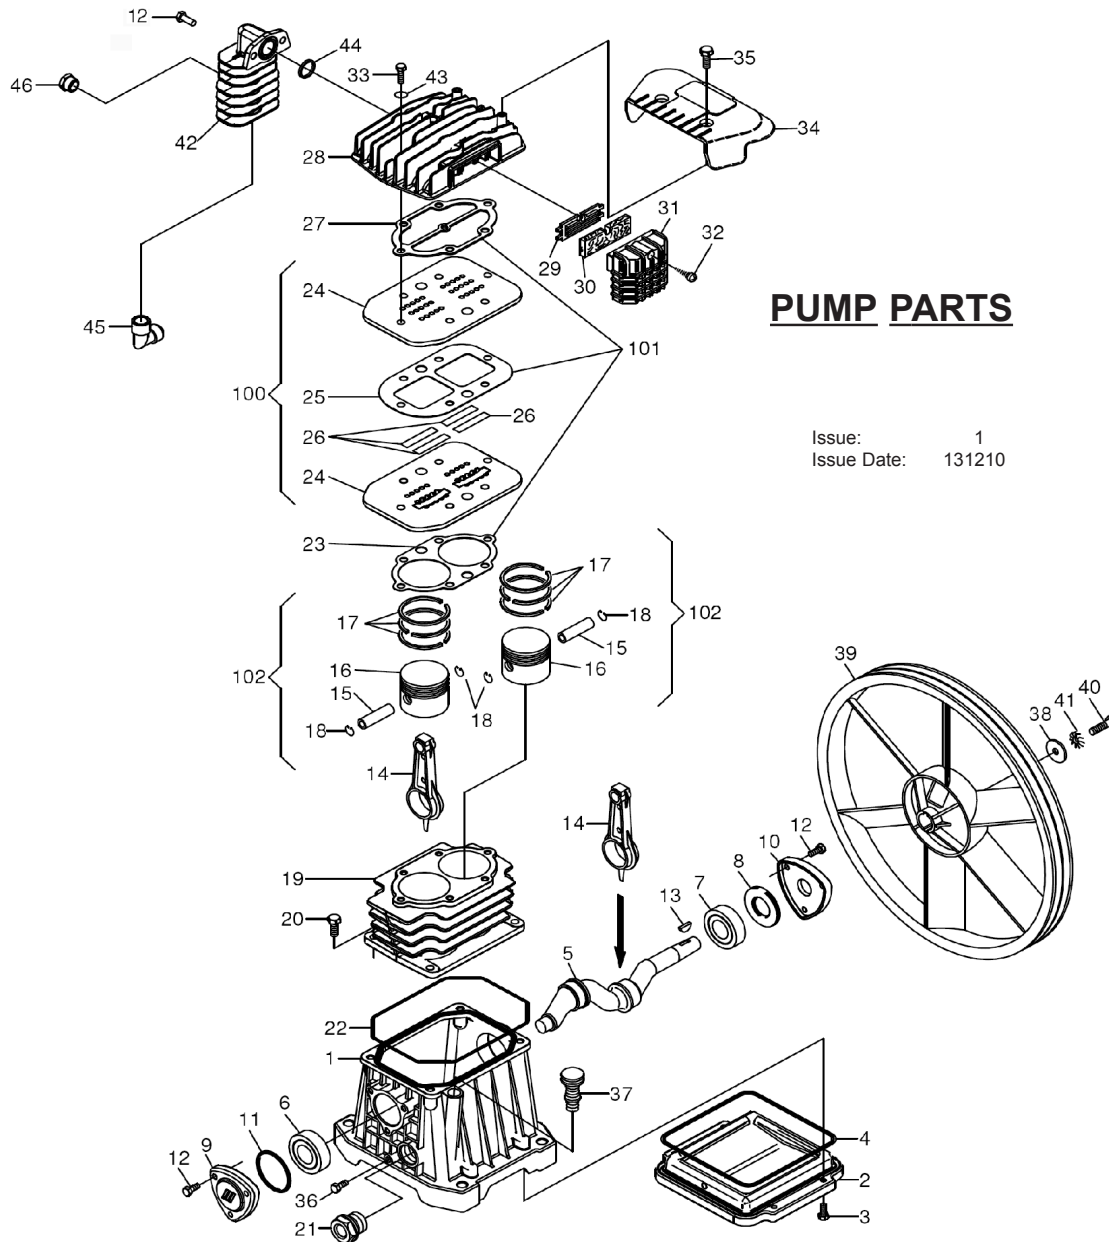

PUMP PARTS

Issue: 1
Issue Date: 131210

ITEM	PART NO	DESCRIPTION	ITEM	PART NO	DESCRIPTION	ITEM	PART NO	DESCRIPTION
1	SAC9700001075	CRANKCASE	18	SAC9100270070	SEEGER RING	35	SAC7012090000	BOLT (M5x12)
2	SAC9700001076	CRANKCASE COVER	19	SAC9100270080	CYLINDER	36	SAC7011460000	SCREW
3	SAC9700000531	SCREW (M5x12)	20	SAC7012220000	SCREW	37	SAC9100280110	BREATHER PLUG
4	SAC9700001077	CRANKCASE BASE SEAL	21	SAC9100280070	OIL LEVEL SIGHT GLASS	38	SAC7030270000	WASHER
5	SAC9100270140	CRANKSHAFT	22	SAC9100270180	CRANKCASE SEAL	39	SAC9100270230	FLYWHEEL
6	SAC7060180000	BEARING 6203	23	SAC9100270190	CYLINDER GASKET	40	SAC7011100000	BOLT (M8x25)
7	SAC7060200000	BEARING 6204	24	SAC9100270090	VALVE PLATE	41	SAC7031010000	TOOTHED WASHER
8	SAC9100270150	OIL SEAL	25	SAC9100270200	VALVE PLATE GASKET	42	SAC9100270270	AFTERCOOLER
9	SAC9100270160	FRONT COVER	26	SAC9100280090	VALVE REED	43	SAC7030030000	WASHER
10	SAC9100270170	REAR COVER	27	SAC9100270210	HEAD GASKET	44	SAC9100270280	O-RING
11	SAC9100280010	O-RING	28	SAC9100270100	HEAD	45	SAC7080160000	ELBOW
12	SAC7011420000	SCREW (M6x16)	29	SAC7458340000	FILTER PLATE	46	SAC9700000693	PLUG 3/8"
13	SAC9100280020	KEY	30	SAC7210010000	FILTER ELEMENT	100	SAC9100270260	VALVE PLATE KIT
14	SAC9100270010	CON-ROD	31	SAC9100270240	INTAKE FILTER	101	SAC9700000078	GASKET KIT
15	SAC9100270020	PISTON PIN	32	SAC7012100000	SCREW (4.2x19)	102	SAC97000010170	PISTON GROUP
16	SAC9100270030	PISTON	33	SAC97000010108	HEAD BOLT			
17	SAC4080120000	PISTON RING SET	34	SAC9100270220	COVER			

NOTE: It is our policy to continually improve products and as such we reserve the right to alter data, specifications and component parts without prior notice.

IMPORTANT: No liability is accepted for incorrect use of product.

WARRANTY: Guarantee is 12 months from purchase date, proof of which will be required for any claim.

INFORMATION: For a copy of our latest catalogue and promotions call us on 01284 757525 and leave your full name and address, including postcode.