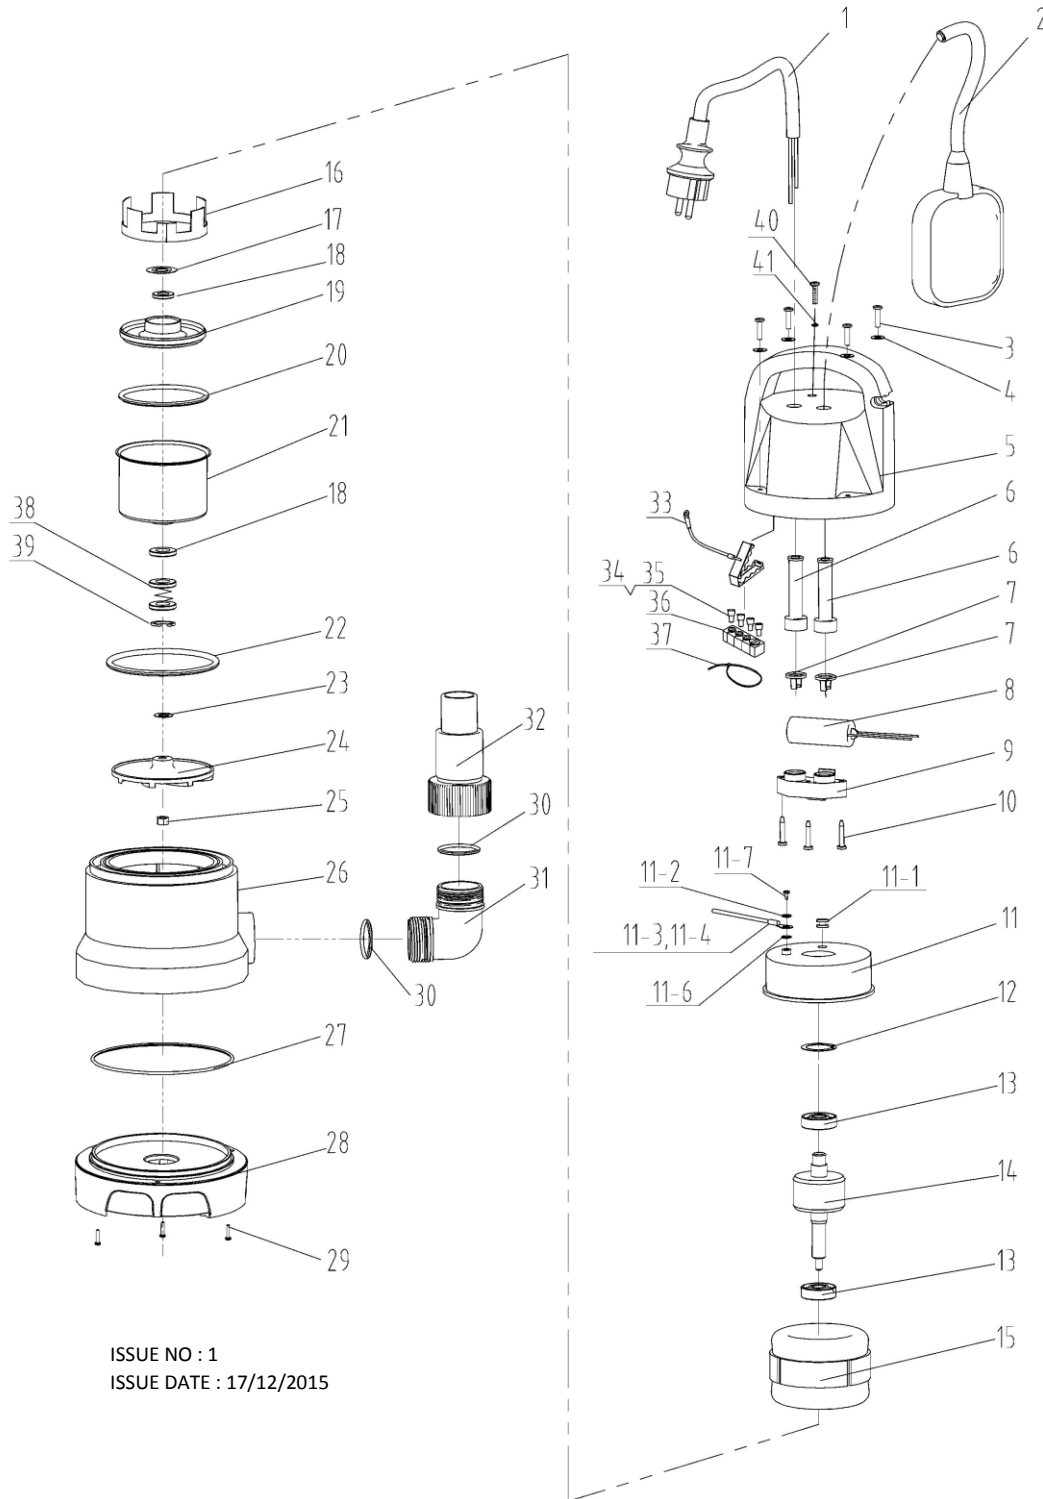

**PARTS FOR:**  
SUBMERSIBLE CLEAN & DIRTY WATER PUMP  
AUTOMATIC 217ltr/min 230V  
**MODELS: WPCD215**

**1 OF 2**

ISSUE NO : 1  
ISSUE DATE : 17/12/2015

Sole UK Distributor,  
Sealey Group, Kempson Way,  
Suffolk Business Park,  
Bury St Edmunds, Suffolk, IP32 7AR

**2 OF 2**

ITEM	PART NO	DESCRIPTION	ITEM	PART NO	DESCRIPTION
1	WP08701001	POWER CABLE	20	WP05101052	O-RING
2	WP01401001	FLOAT SWITCH	21	WP02501054	FRONT COVER
3	WP07802005	SELF-TAPPING SCREW	22	WP05101010	O-RING
4	WP03802031	WASHER	23	WP03802005	ADJUSTING GASKET
5	WP00303020	REAR PUMP CASING	24	WP00903036	IMPELLER
6	WP05201034	CABLE SHEATH	25	WP6182	NUT (M8)
6-1	WP05201036	CABLE SHEATH	26	WP00403002	MAIN PUMP CASING
7	WP05602005	CABLE BUCKLE	26-1	WP3086	STEEL BALL
7-1	WP05602008	CABLE BUCKLE	26-2	WP03804004	WASHER
8	WP08401025	4uF CAPACITOR	26-3	WP8450	SCREW
9	WP05501001	CABLE GRIP	27	WP05101015	O-RING
10	WP07802018	SELF-TAPPING SCREW	28	WP00601042	BASE
11	WP02602004	ALUMINUM REAR COVER	28-1	WP03901005	SUPPORT
11-1	WP05202003	WIRE SHEATH	28-2	WP05501036	LOCK BLOCK
11-2	WP934	SPRING WASHER	28-3	WP00702002	BASE PLATE
11-3	WP08601001	WIRE (YELLOW/GREEN)	28-4	WP845G	SELF TAPPING SCREW ST4.2x13
11-4	WP04102027	PLATE	29	WP845H	SELF TAPPING SCREW ST4.2x18
11-5	WP08301001	HEAT SHRINK TUBE	30	WP05101006	O-RING
11-6	WP86224	WASHER	31	WP02803001	ELBOW
11-7	WP818	SCREW M4X8	32	WP02703001	OUTPUT CONNECTOR
12	WP03801001	WAVE WASHER	33	WP04105011	COVER
13	B/6201ZZ	BEARING 6201ZZ	34	WP04101001	NYLON SAFETY PRESS LINE CAP
14	WP0230102345	ROTOR	35	WP04101003	NYLON SAFETY PRESS LINE CAP
15	WP02202007750	STATOR	36	WP03203012	RUBBER CLIP
16	WP02005011	BUSHING RING	37	WP08501001	CABLE TIE
17	WP03802023	WASHER	38	WP06101007	MECHANICAL SEAL
18	WP05102002	SEALING RING	39	WP894112	CHECKED RING
19	WP04204001	ALUMINUM BUSHING			