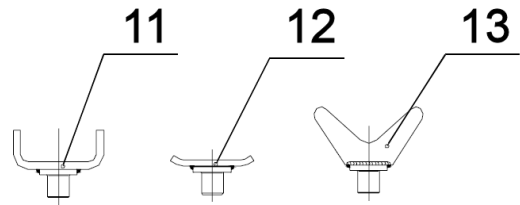

PARTS FOR :
 HIGH LEVEL AXLE STAND 12tonne CAPACITY –
 COMMERCIAL VEHICLE
MODELS: ASC120

ISSUE NO : 1
 ISSUE DATE : 25/11/2015

ITEM	PART NO	DESCRIPTION	ITEM	PART NO	DESCRIPTION
1	ASC120.01	INNER ROD	8	ASC120.08	SPRING, CASTOR
2	ASC120.02	LOAD PIN	9	ASC120.09	LINK TUBE
3	ASC120.03	HITCH PIN ASS'Y	10	ASC120.10	WHEEL ASS'Y
4	ASC120.04	SNAP RING	11	ASC120.11	CRUTCH HEAD 'U' (LONG)
5	ASC120.05	MAIN SPRING	12	ASC120.12	CRUTCH HEAD 'U' (SHORT)
6	ASC120.06	STAND BASE ASS'Y	13	ASC120.13	CRUTCH HEAD 'V'
7	ASC120.07	BOLT, CASTOR			