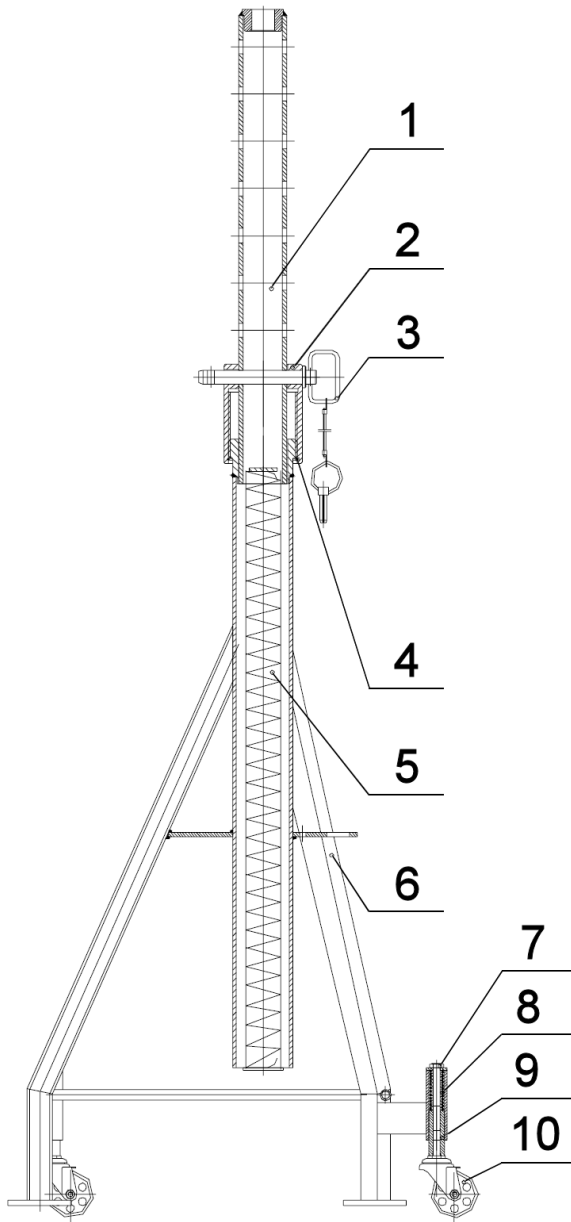

PARTS FOR :
 HIGH LEVEL AXLE STAND 12tonne CAPACITY –
 COMMERCIAL VEHICLE
MODELS: ASC120

ISSUE NO : 1
 ISSUE DATE : 25/11/2015

ITEM	PART NO	DESCRIPTION	ITEM	PART NO	DESCRIPTION
1	ASC120.01	INNER ROD	8	ASC120.08	SPRING, CASTOR
2	ASC120.02	LOAD PIN	9	ASC120.09	LINK TUBE
3	ASC120.03	HITCH PIN ASS'Y	10	ASC120.10	WHEEL ASS'Y
4	ASC120.04	SNAP RING	11	ASC120.11	CRUTCH HEAD 'U' (LONG)
5	ASC120.05	MAIN SPRING	12	ASC120.12	CRUTCH HEAD 'U' (SHORT)
6	ASC120.06	STAND BASE ASS'Y	13	ASC120.13	CRUTCH HEAD 'V'
7	ASC120.07	BOLT, CASTOR			