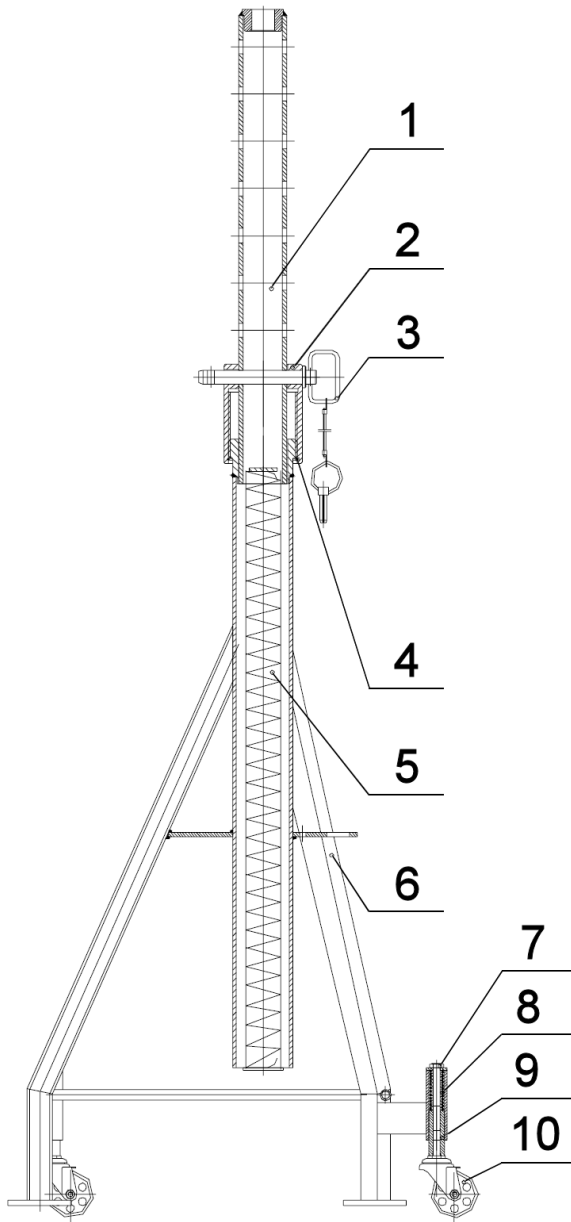

PARTS FOR :
HIGH LEVEL AXLE STAND 7tonne CAPACITY –
COMMERCIAL VEHICLE
MODELS: ASC70

ISSUE NO : 1
 ISSUE DATE : 25/11/2015

ITEM	PART NO	DESCRIPTION	ITEM	PART NO	DESCRIPTION
1	ASC70.01	INNER ROD	8	ASC70.08	SPRING, CASTOR
2	ASC70.02	LOAD PIN	9	ASC70.09	LINK TUBE
3	ASC70.03	HITCH PIN ASS'Y	10	ASC70.10	WHEEL ASS'Y
4	ASC70.04	SNAP RING	11	ASC70.11	CRUTCH HEAD 'U' (LONG)
5	ASC70.05	MAIN SPRING	12	ASC70.12	CRUTCH HEAD 'U' (SHORT)
6	ASC70.06	STAND BASE ASS'Y	13	ASC70.13	CRUTCH HEAD 'V'
7	ASC70.07	BOLT, CASTOR			