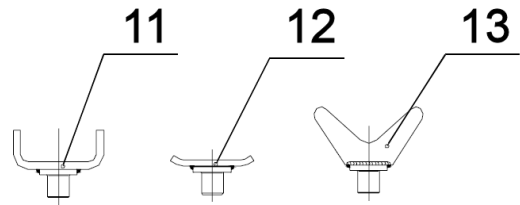

PARTS FOR :
HIGH LEVEL AXLE STAND 7tonne CAPACITY –
COMMERCIAL VEHICLE
MODELS: ASC70

ISSUE NO : 1
 ISSUE DATE : 25/11/2015

ITEM	PART NO	DESCRIPTION	ITEM	PART NO	DESCRIPTION
1	ASC70.01	INNER ROD	8	ASC70.08	SPRING, CASTOR
2	ASC70.02	LOAD PIN	9	ASC70.09	LINK TUBE
3	ASC70.03	HITCH PIN ASS'Y	10	ASC70.10	WHEEL ASS'Y
4	ASC70.04	SNAP RING	11	ASC70.11	CRUTCH HEAD 'U' (LONG)
5	ASC70.05	MAIN SPRING	12	ASC70.12	CRUTCH HEAD 'U' (SHORT)
6	ASC70.06	STAND BASE ASS'Y	13	ASC70.13	CRUTCH HEAD 'V'
7	ASC70.07	BOLT, CASTOR			