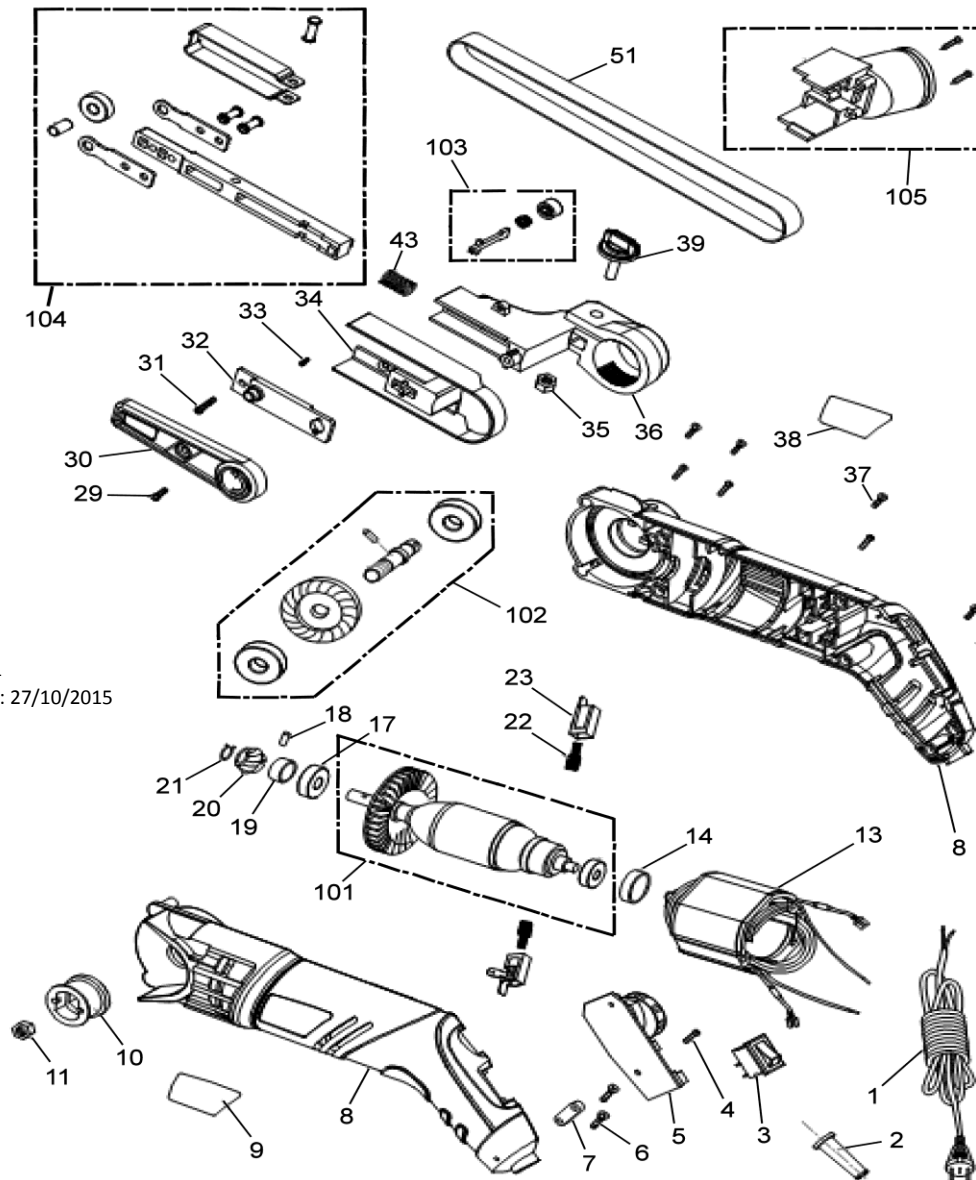

**PARTS FOR :**  
**VARIABLE SPEED BELT SANDER 260W**  
**MODELS: SBS260**

ISSUE NO : 1  
 ISSUE DATE : 27/10/2015

ITEM	PART NO	DESCRIPTION	ITEM	PART NO	DESCRIPTION	ITEM	PART NO	DESCRIPTION
1	SBS260.01	POWER CORD	22	SBS260.22	CARBON BRUSH	105	SBS260.105	DUST EXTRACTION ASSY
2	SBS260.02	CABLE SLEEVE	23	SBS260.23	CARBON BRUSH HOLDER	<b>SANDING BELT 'PART 51'</b>		
3	SBS260.03	SWITCH	29	SBS260.29	PAN HEAD SCREW (M4)	SBS35/B100GN		SANDING BELT 100GRIT 8 x 456mm Pack of 5
4	SBS260.04	TAPPING SCREW (ST3.0x8 'F')	30	SBS260.30	SANDING BELT COVER BOARD	SBS35/B100GW		SANDING BELT 100GRIT 12 x 456mm Pack of 5
5	SBS260.05	CIRCUIT BOARD	31	SBS260.31	PAN HEAD SCREW (M4)	SBS35/B120GN		SANDING BELT 120GRIT 8 x 456mm Pack of 5
6	SBS260.06	TAPPING SCREW (ST4.1x16)	32	SBS260.32	COVER PLATE	SBS35/B120GW		SANDING BELT 120GRIT 12 x 456mm Pack of 5
7	SBS260.07	CABLE CLAMP	33	SBS260.33	PAN HEAD SCREW (M3)	SBS35/B40GN		SANDING BELT 40GRIT 8 x 456mm Pack of 5
8	SBS260.08	HOUSING COMPLETE	34	SBS260.34	SANDING BELT GUARD	SBS35/B40GW		SANDING BELT 40GRIT 12 x 456mm Pack of 5
9	SBS260.09	HOUSING LABEL, LEFT SIDE	35	SBS260.35	HEX NUT (M5)	SBS35/B60GN		SANDING BELT 60GRIT 8 x 456mm Pack of 5
10	SBS260.10	DRUM WHEEL	36	SBS260.36	BASE	SBS35/B60GW		SANDING BELT 60GRIT 12 x 456mm Pack of 5
11	SBS260.11	HEX NUT (M6)	37	SBS260.37	TAPPING SCREW (ST3.0x12)	SBS35/B80GN		SANDING BELT 80GRIT 8 x 456mm Pack of 5
13	SBS260.13	STATOR	38	SBS260.38	HOUSING LABEL, RIGHT SIDE	SBS35/B80GW		SANDING BELT 80GRIT 12 x 456mm Pack of 5
14	SBS260.14	DAMPING RING	39	SBS260.39	KNOB	SM100/B080G		SANDING BELT 80GRIT 100 x 1220mm
17	B/626-2RS	BEARING (626-2RS)	43	SBS260.43	SPRING	SM100/B100G		SANDING BELT 100GRIT 100 x 1220mm
18	SBS260.18	ROUND PIN	101	SBS260.101	ROTOR ASSY			
19	SBS260.19	PIN BUSH	102	SBS260.102	GEAR WHEEL ASSY			
20	SBS260.20	PINION	103	SBS260.103	BUTTON ASSY			
21	SBS260.21	CIRCLIP FOR SHAFT 6mm	104	SBS260.104	TENSION ARM ASSY			