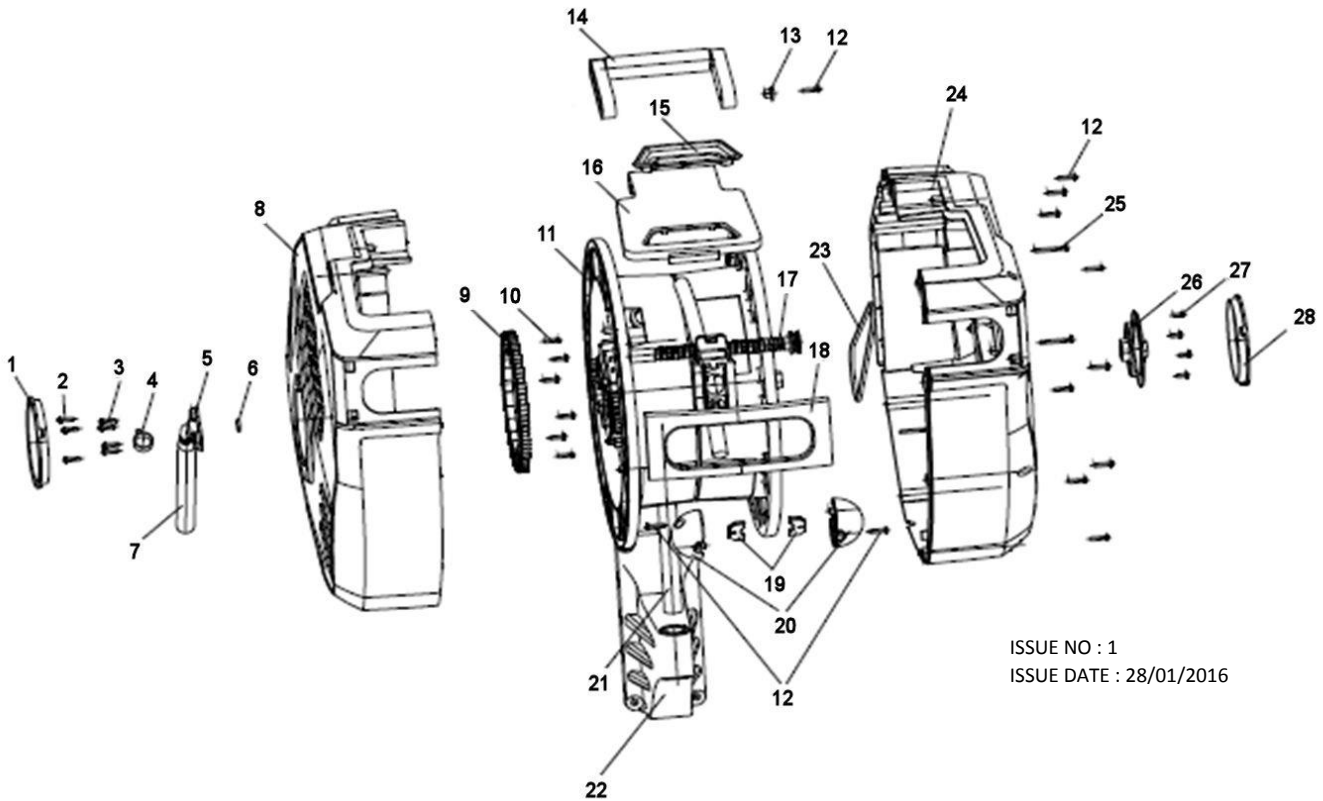

PARTS FOR :
AUTO REWIND CONTROL GARDEN HOSE REEL 20mtr
MODELS: RWH20

ISSUE NO : 1
 ISSUE DATE : 28/01/2016

ITEM	PART NO	DESCRIPTION	ITEM	PART NO	DESCRIPTION
1	RWH20.01	LEFT SIDE COVER	16	RWH20.16	TOP COVER
2	RWH20.02	SCREW (M5X10)	17	RWH20.17	HOSE GUIDE SYSTEM
3	RWH20.03	SCREW (M4X10)	18	RWH20.18	FRONT COVER
4	RWH20.04	HOSE CLIP	19	RWH20.19	BUSHING
5	RWH20.05	INLET HOSE	20	RWH20.20	STOP BALL
6	RWH20.06	SEAL RING	21	RWH20.21	STAINLESS TUBE
7	RWH20.07	INLET HOSE	22	RWH20.22	MOUNTING BRACKET
8	RWH20.08	LEFT CASING ASSEMBLY	23	RWH20.23	BELT
9	RWH20.09	GEAR WHEEL (LARGE)	24	RWH20.24	RIGHT CASING ASSEMBLY
10	RWH20.10	SCREW (ST4X18)	25	RWH20.25	SCREW (ST4X40)
11	RWH20.11	DRUM ASSEMBLY	26	RWH20.26	PRELOAD WHEEL
12	RWH20.12	SCREW (ST4X25)	27	RWH20.27	SCREW (ST4X10)
13	RWH20.13	WASHER FOR HANDLE	28	RWH20.28	RIGHT SIDE COVER
14	RWH20.14	HANDLE	--	RWH20.29	FREE STOP ASSEMBLY
15	RWH20.15	TOP COVER FOR HANDLE	--	RWH20.30	SLOW RETURN ASSEMBLY