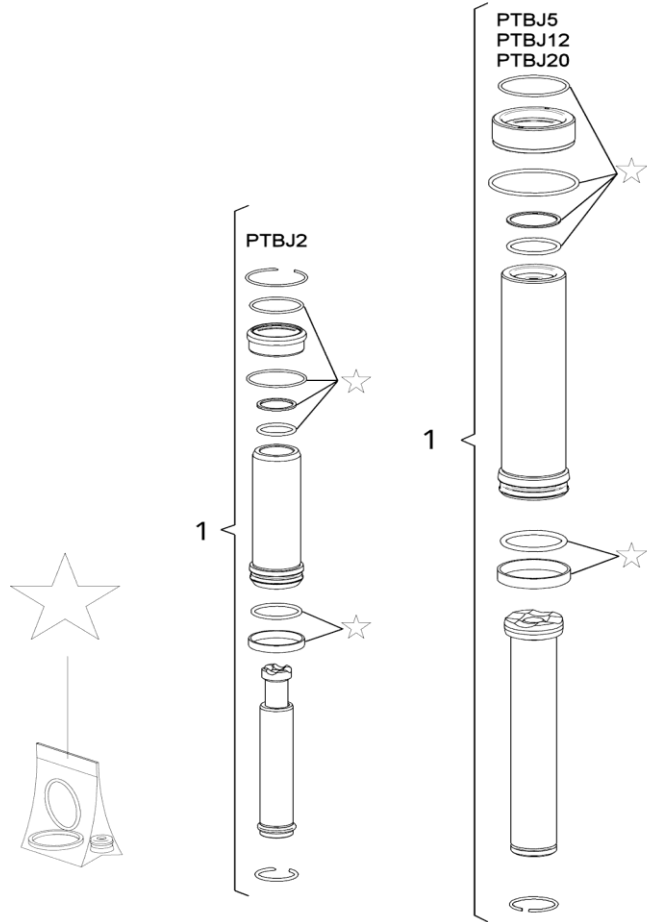

PARTS FOR :
PREMIER TELESCOPIC BOTTLE JACK'S

ISSUE NO : 1
ISSUE DATE : 27/10/2015

ITEM	PTBJ2	PTBJ5	PTBJ12	PTBJ20	DESCRIPTION
1	MGT2-C14M	MGT5-C14M	MGT12SPX-C14M	MGT20-C14M	RAM ASSEMBLY
2	PBJ.HA	PBJ.HA	PBJ.HA	PBJ.HA	HANDLE
3	PBJ.RVA	PBJ.RVA	PBJ.RVA	PBJ.RVA	RELEASE VALVE ASS'Y
4	MG-2/C9	MG-2/C9	MG-2/C9	MG-2/C9	SAFETY VALVE
5	PBJ.HSA	PBJ.HSA	PBJ.HSA	PBJ.HSA	HANDLE SOCKET ASS'Y
6	--	--	PTBJ12.H	--	CARRYING HANDLE FOR PTBJ12
☆	RMGT-2	RMGT-5	RMGT-12	RMGT-20	REPAIR KIT