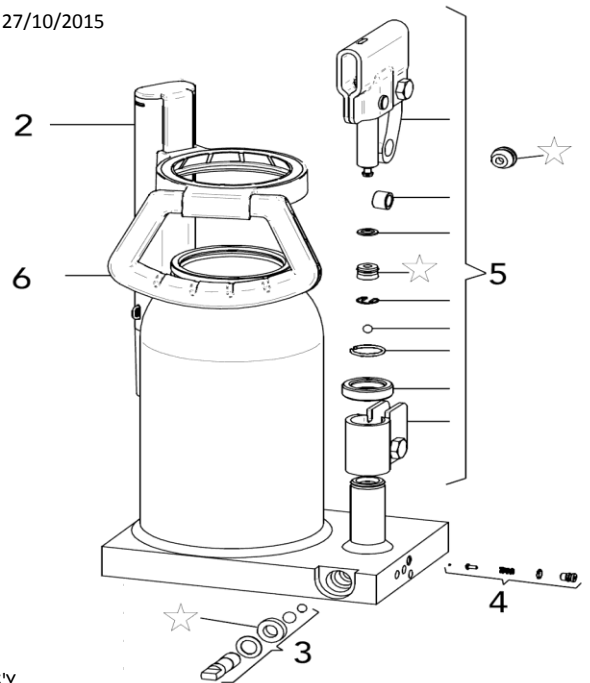

PARTS FOR :
PREMIER TELESCOPIC BOTTLE JACK'S

ISSUE NO : 1
ISSUE DATE : 27/10/2015

ITEM	PTBJ2	PTBJ5	PTBJ12	PTBJ20	DESCRIPTION
1	MGT2-C14M	MGT5-C14M	MGT12SPX-C14M	MGT20-C14M	RAM ASSEMBLY
2	PBJ.HA	PBJ.HA	PBJ.HA	PBJ.HA	HANDLE
3	PBJ.RVA	PBJ.RVA	PBJ.RVA	PBJ.RVA	RELEASE VALVE ASS'Y
4	MG-2/C9	MG-2/C9	MG-2/C9	MG-2/C9	SAFETY VALVE
5	PBJ.HSA	PBJ.HSA	PBJ.HSA	PBJ.HSA	HANDLE SOCKET ASS'Y
6	--	--	PTBJ12.H	--	CARRYING HANDLE FOR PTBJ12
☆	RMGT-2	RMGT-5	RMGT-12	RMGT-20	REPAIR KIT