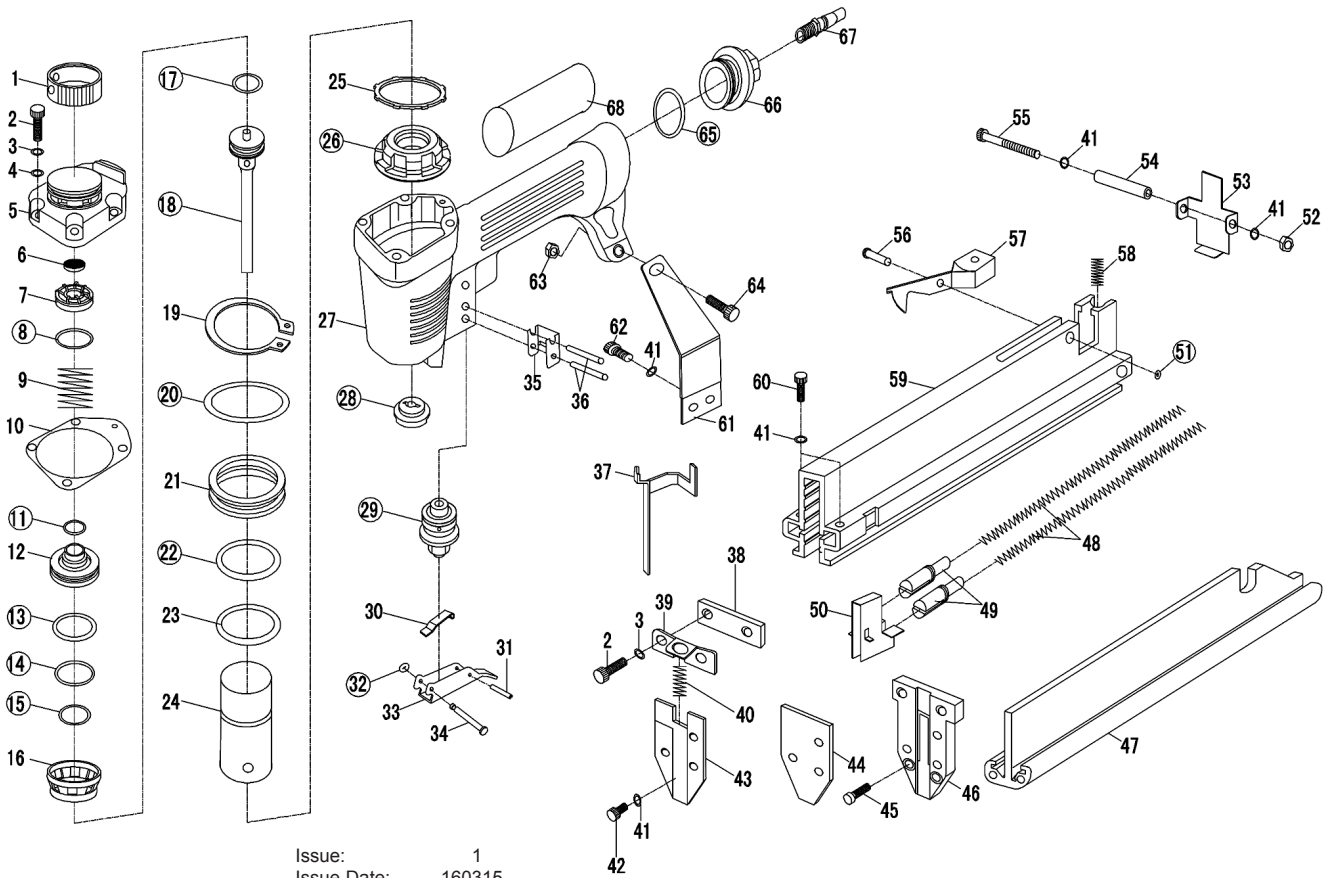

PARTS FOR:
AIR STAPLE GUN 13-32mm CAPACITY
MODEL: SA789.V2

Issue: 1
 Issue Date: 160315

ITEM	PART NO	DESCRIPTION	ITEM	PART NO	DESCRIPTION	ITEM	PART NO	DESCRIPTION
1	SA789.V2-01	DEFLECTOR	24	SA789.V2-24	CYLINDER	46	SA789.V2-46	DRIVER GUIDE
2	SA789.V2-02	HEX BOLT (M5x22)	25	SA789.V2-25	GASKET	47	SA789.V2-47	MAGAZINE
3	SA789.V2-03	SPRING WASHER (5mm)	26	SA789.V2-26	BUMPER	48	SA789.V2-48	SPRING
4	SA789.V2-04	WASHER (5mm)	27	SA789.V2-27	BODY	49	SA789.V2-49	SPRING HOLDER
5	SA789.V2-05	AIR CAP	28	SA789.V2-28	BASE BUNG	50	SA789.V2-50	PUSHER
6	SA789.V2-06	SEAL	29	SA789.V2-29	SWITCH UNIT	51	SA789.V2-51	O-RING (2.5x1.8)
7	SA789.V2-07	INTERNAL LINING	30	SA789.V2-30	TRIGGER PLATE	52	SA789.V2-52	LOCK NUT (M4)
8	SA789.V2-08	O-RING (23.6x1.5)	31	SA789.V2-31	SPRING PIN (2.5x16)	53	SA789.V2-53	TAIL COVER
9	SA789.V2-09	SPRING	32	SA789.V2-32	O-RING (1.8x1.8)	54	SA789.V2-54	PIN
10	SA789.V2-10	GASKET	33	SA789.V2-33	TRIGGER	55	SA789.V2-55	HEX BOLT (M4x35)
11	SA789.V2-11	O-RING (9.5x2.65)	34	SA789.V2-34	PIN	56	SA789.V2-56	PIN
12	SA789.V2-12	HEAD VALVE PISTON	35	SA789.V2-35	SAFETY GUIDE	57	SA789.V2-57	CLICK LEVER
13	SA789.V2-13	O-RING (31.5x2.4)	36	SA789.V2-36	SPRING PIN (3x25)	58	SA789.V2-58	SPRING
14	SA789.V2-14	O-RING (24.5x3.5)	37	SA789.V2-37	SAFETY	59	SA789.V2-59	MAGAZINE
15	SA789.V2-15	O-RING (14x2.65)	38	SA789.V2-38	SET PLATE	60	SA789.V2-60	HEX BOLT (M4x12)
16	SA789.V2-16	COLLAR	39	SA789.V2-39	SPRING SEAT	61	SA789.V2-61	TAIL HANGER
17	SA789.V2-17	O-RING (21x3)	40	SA789.V2-40	SPRING	62	SA789.V2-62	HEX BOLT (M4x8)
18	SA789.V2-18	DRIVER BLADE UNIT	41	SA789.V2-41	WASHER (4mm)	63	SA789.V2-63	LOCK NUT (M5)
19	SA789.V2-19	FILTER	42	SA789.V2-42	HEX BOLT (M4x8)	64	SA789.V2-64	HEX BOLT (M5x18)
20	SA789.V2-20	O-RING (41.2x2.65)	43	SA789.V2-43	SAFETY COVER	65	SA789.V2-65	O-RING (33x1.65)
21	SA789.V2-21	LINING RING	44	SA789.V2-44	WORKING CONTACT	66	SA789.V2-66	END CAP
22	SA789.V2-22	O-RING (30x2.65)	45	SA789.V2-45	ELEMENT	67	SA789.V2-67	AIR COUPLING
23	SA789.V2-23	RING				68	SA789.V2-68	HAND GRIP