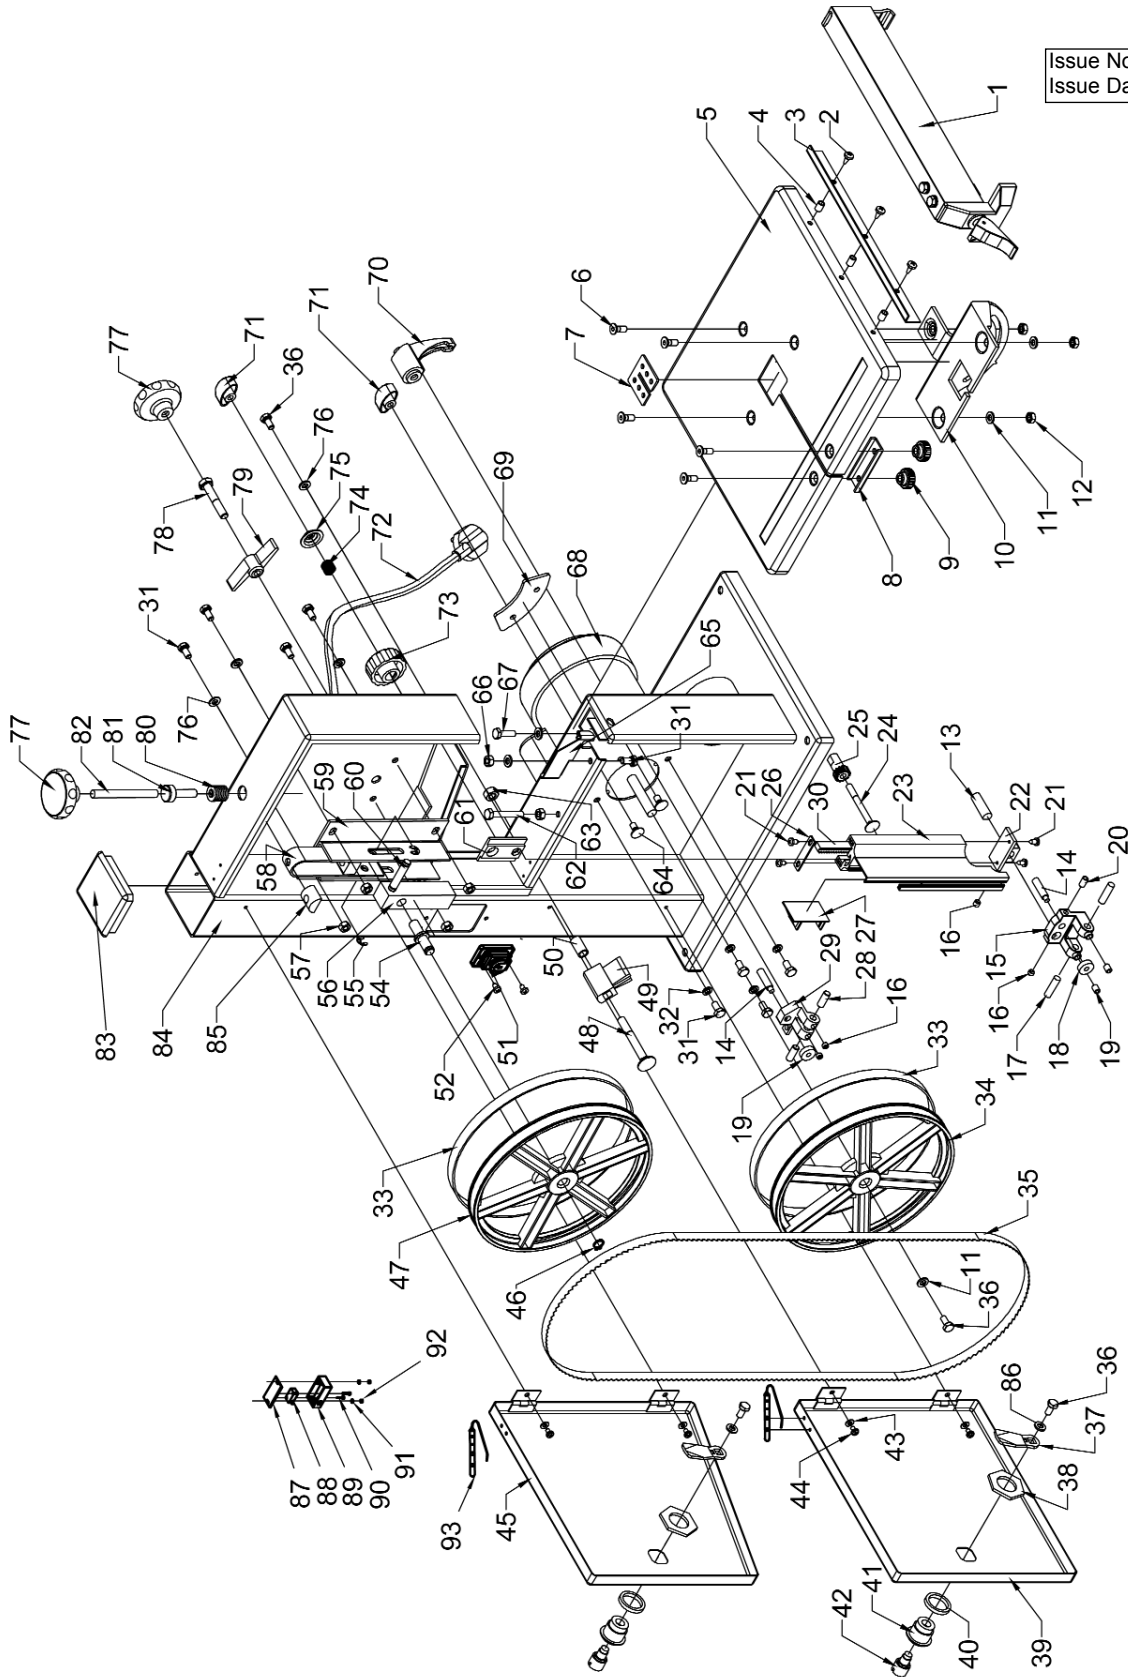

# Quality MACHINERY

PARTS DIAGRAM FOR:  
PROFESSIONAL BANDSAW 200mm

Model No: **SM1303**

Issue No: 1  
Issue Date: 080606